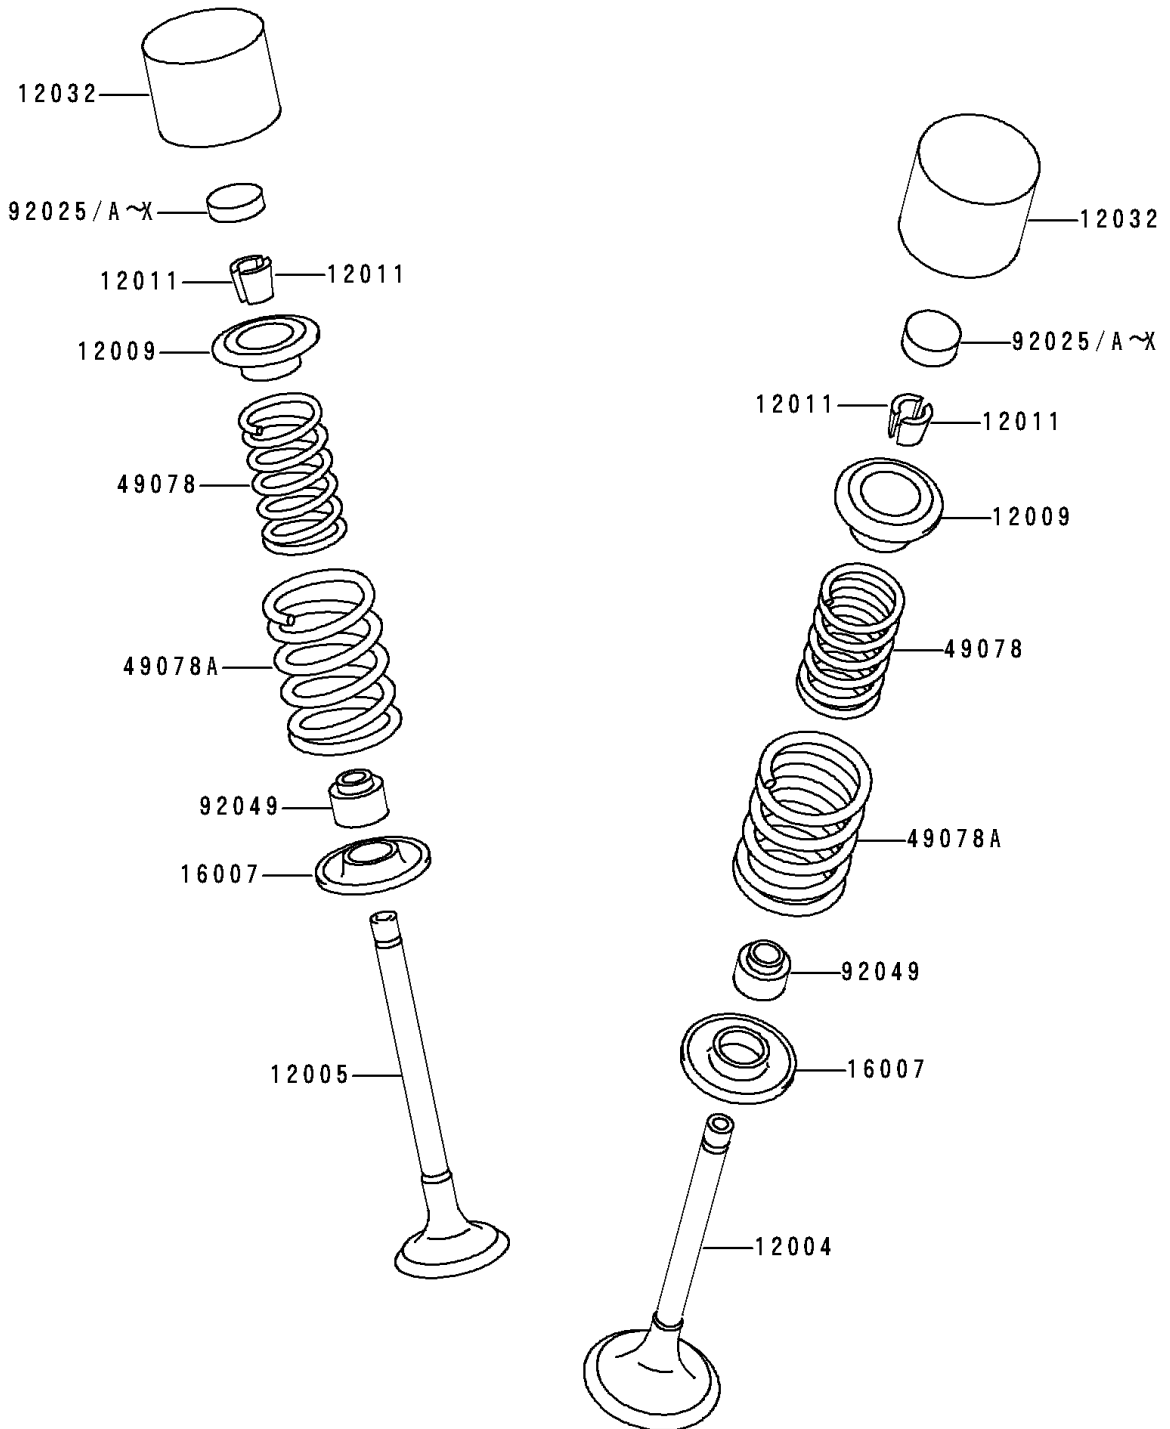

2000 ZR-7

PARTS DIAGRAM

Valve(s)

E1210

2000 ZR-7

PARTS LIST

Valve(s)

Kawasaki

Let the Good Times Roll®

ITEM NAME

PART NUMBER

QUANTITY
