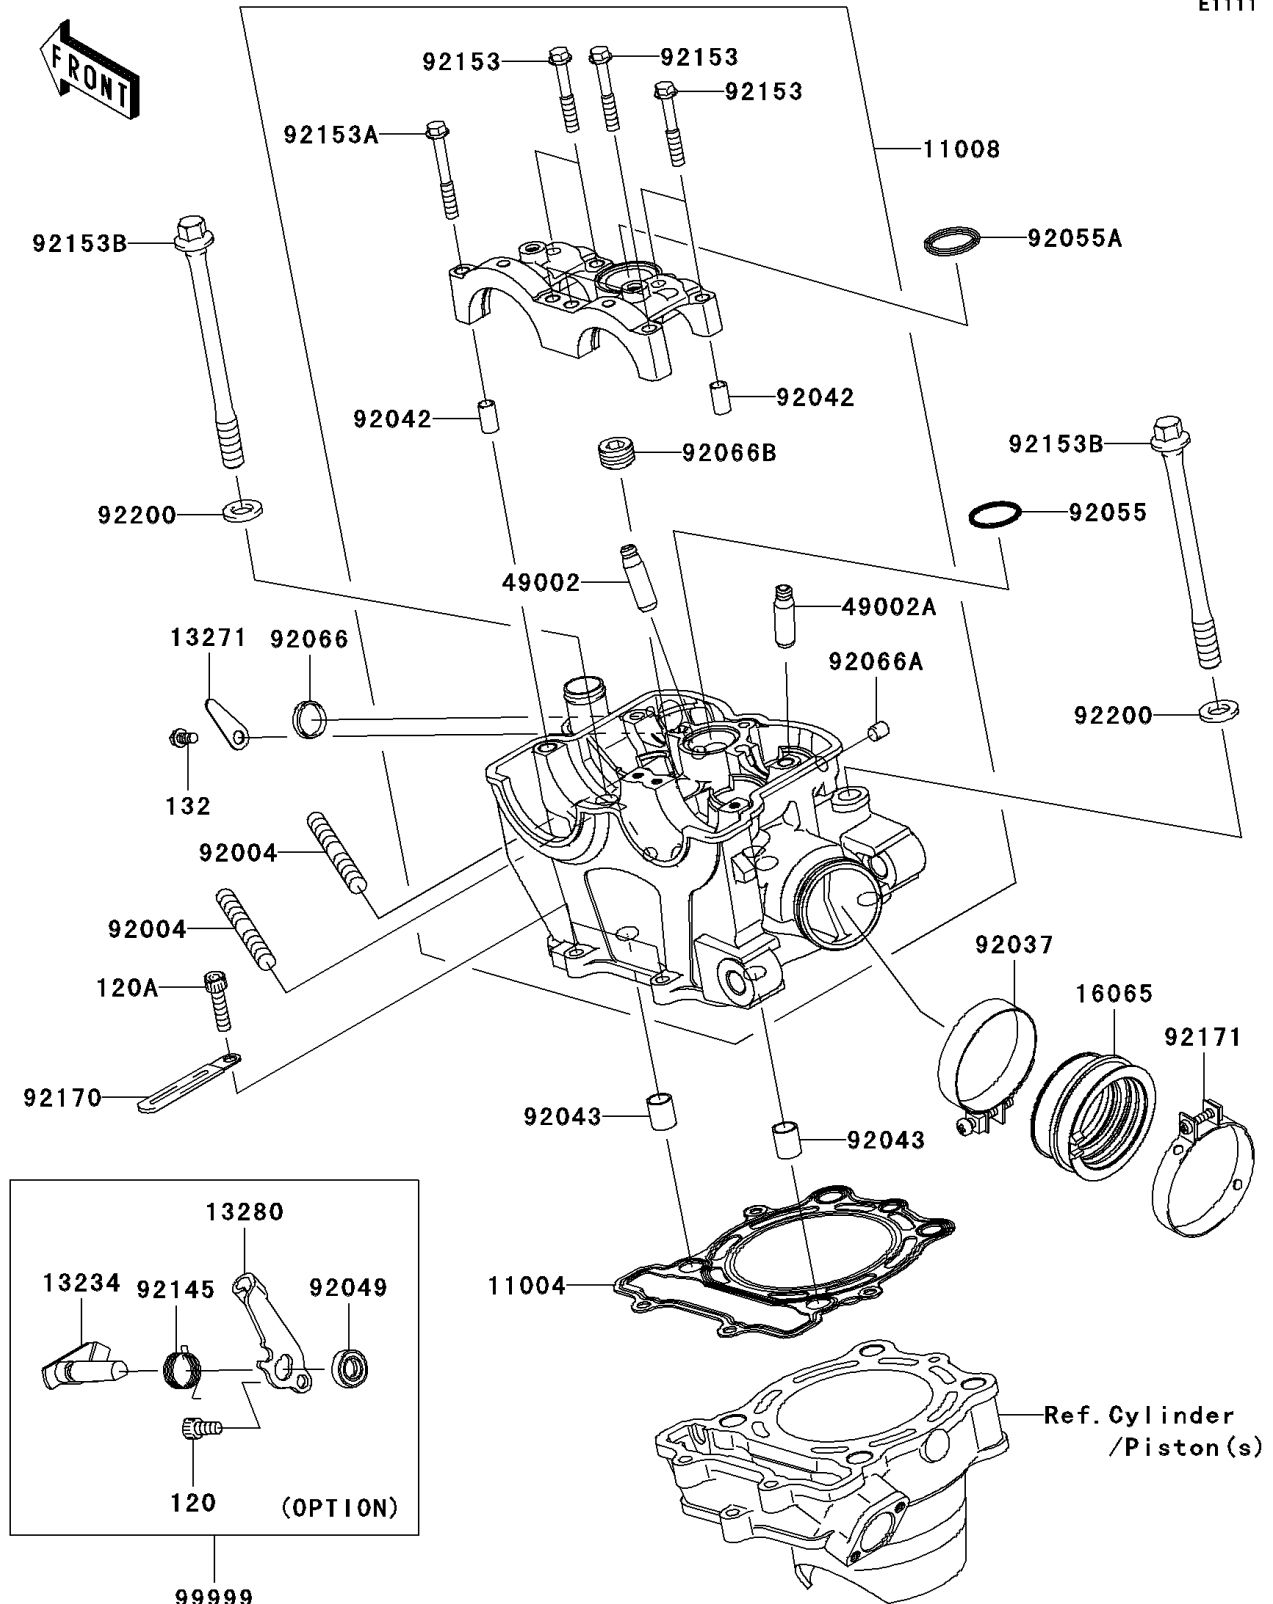

2009 KX™ 250F

PARTS DIAGRAM

Cylinder Head

E1111

2009 KX™ 250F

PARTS LIST

Cylinder Head

Kawasaki

Let the Good Times Roll®

ITEM NAME

PART NUMBER

QUANTITY
