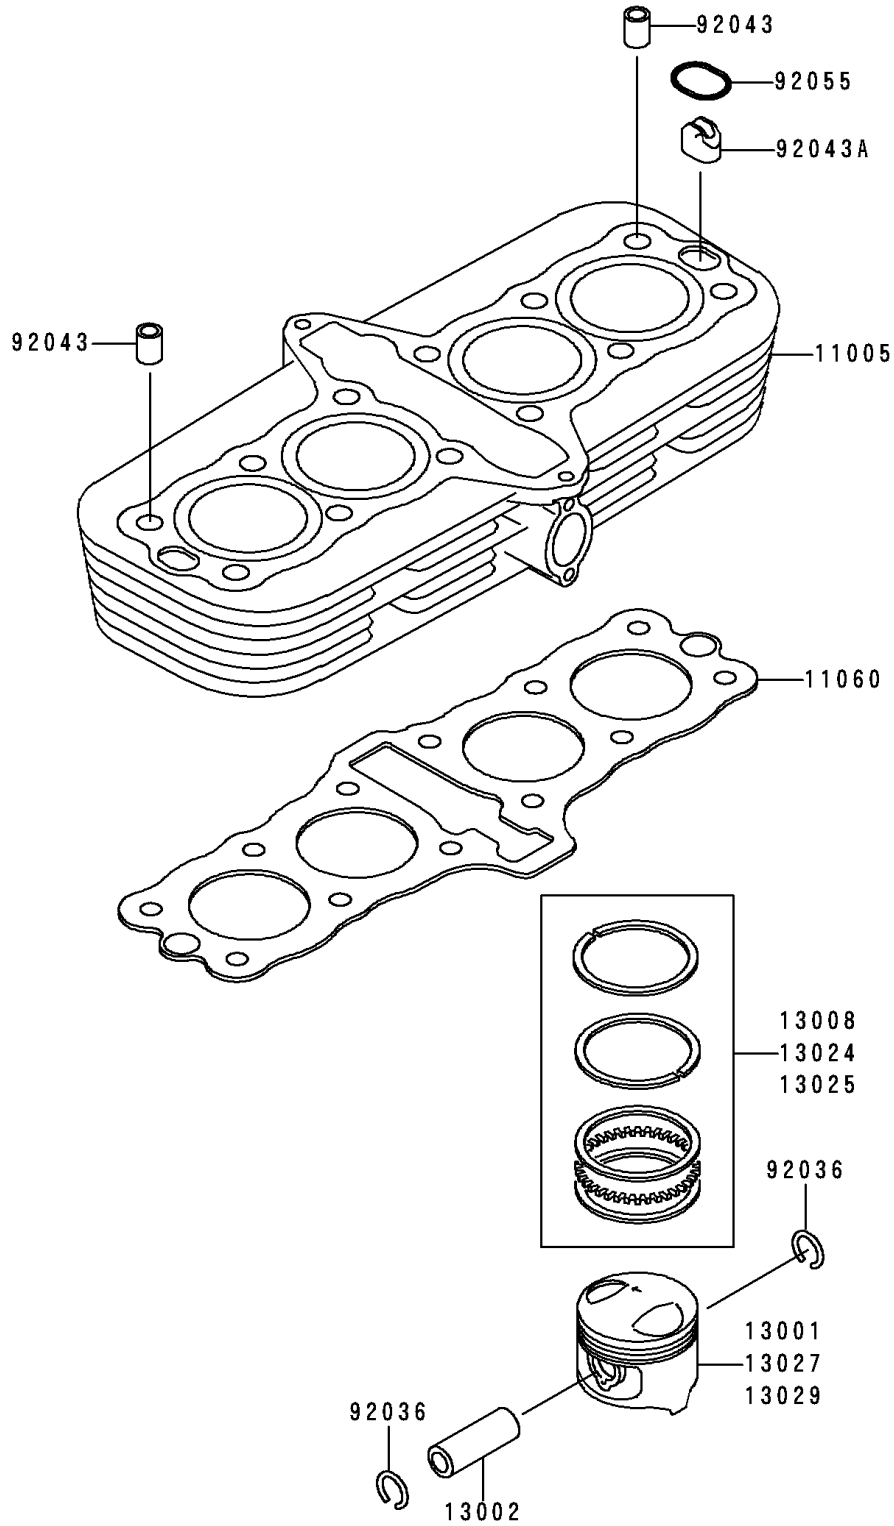

2000 ZR-7

PARTS DIAGRAM

Cylinder/Piston(s)

E1120

2000 ZR-7

PARTS LIST

Cylinder/Piston(s)

Kawasaki

Let the Good Times Roll®

ITEM NAME

PART NUMBER

QUANTITY
