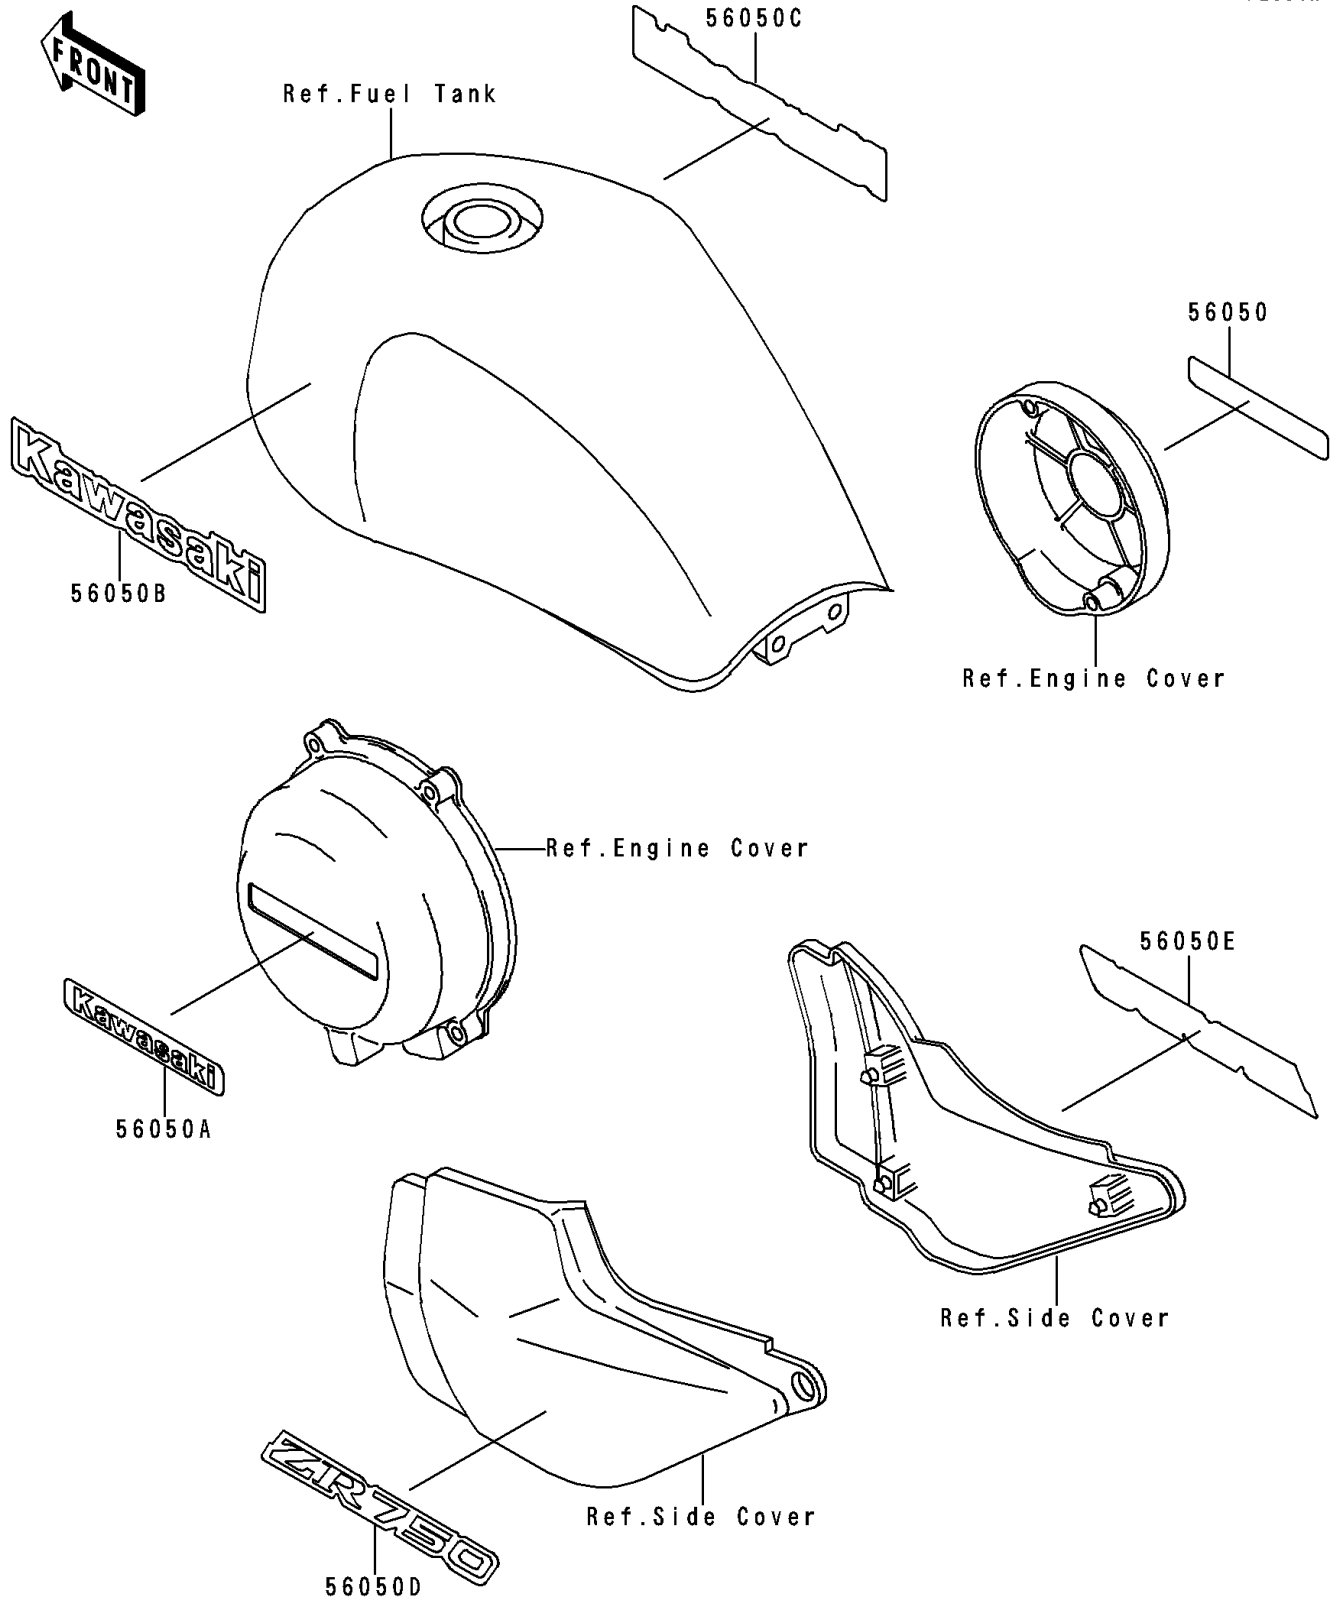

1993 Zephyr 750

PARTS DIAGRAM

Decal(ZR750-C3)

Kawasaki

Let the Good Times Roll®

F2861A

1993 Zephyr 750

PARTS LIST

Decal(ZR750-C3)

ITEM NAME	PART NUMBER	QUANTITY
MARK,PULSING CAP,KAWASAKI (Ref # 56050)	56050-1578	1
MARK,GENERATOR COVER,KAWASAKI (Ref # 56050A)	56050-1579	1
MARK,FUEL TANK,LH,KAWASAKI (Ref # 56050B)	56050-1600	1
MARK,FUEL TANK,RH,KAWASAKI (Ref # 56050C)	56050-1601	1
MARK,SIDE COVER,LH,ZR750 (Ref # 56050D)	56050-1910	1
MARK,SIDE COVER,RH,ZR750 (Ref # 56050E)	56050-1911	1