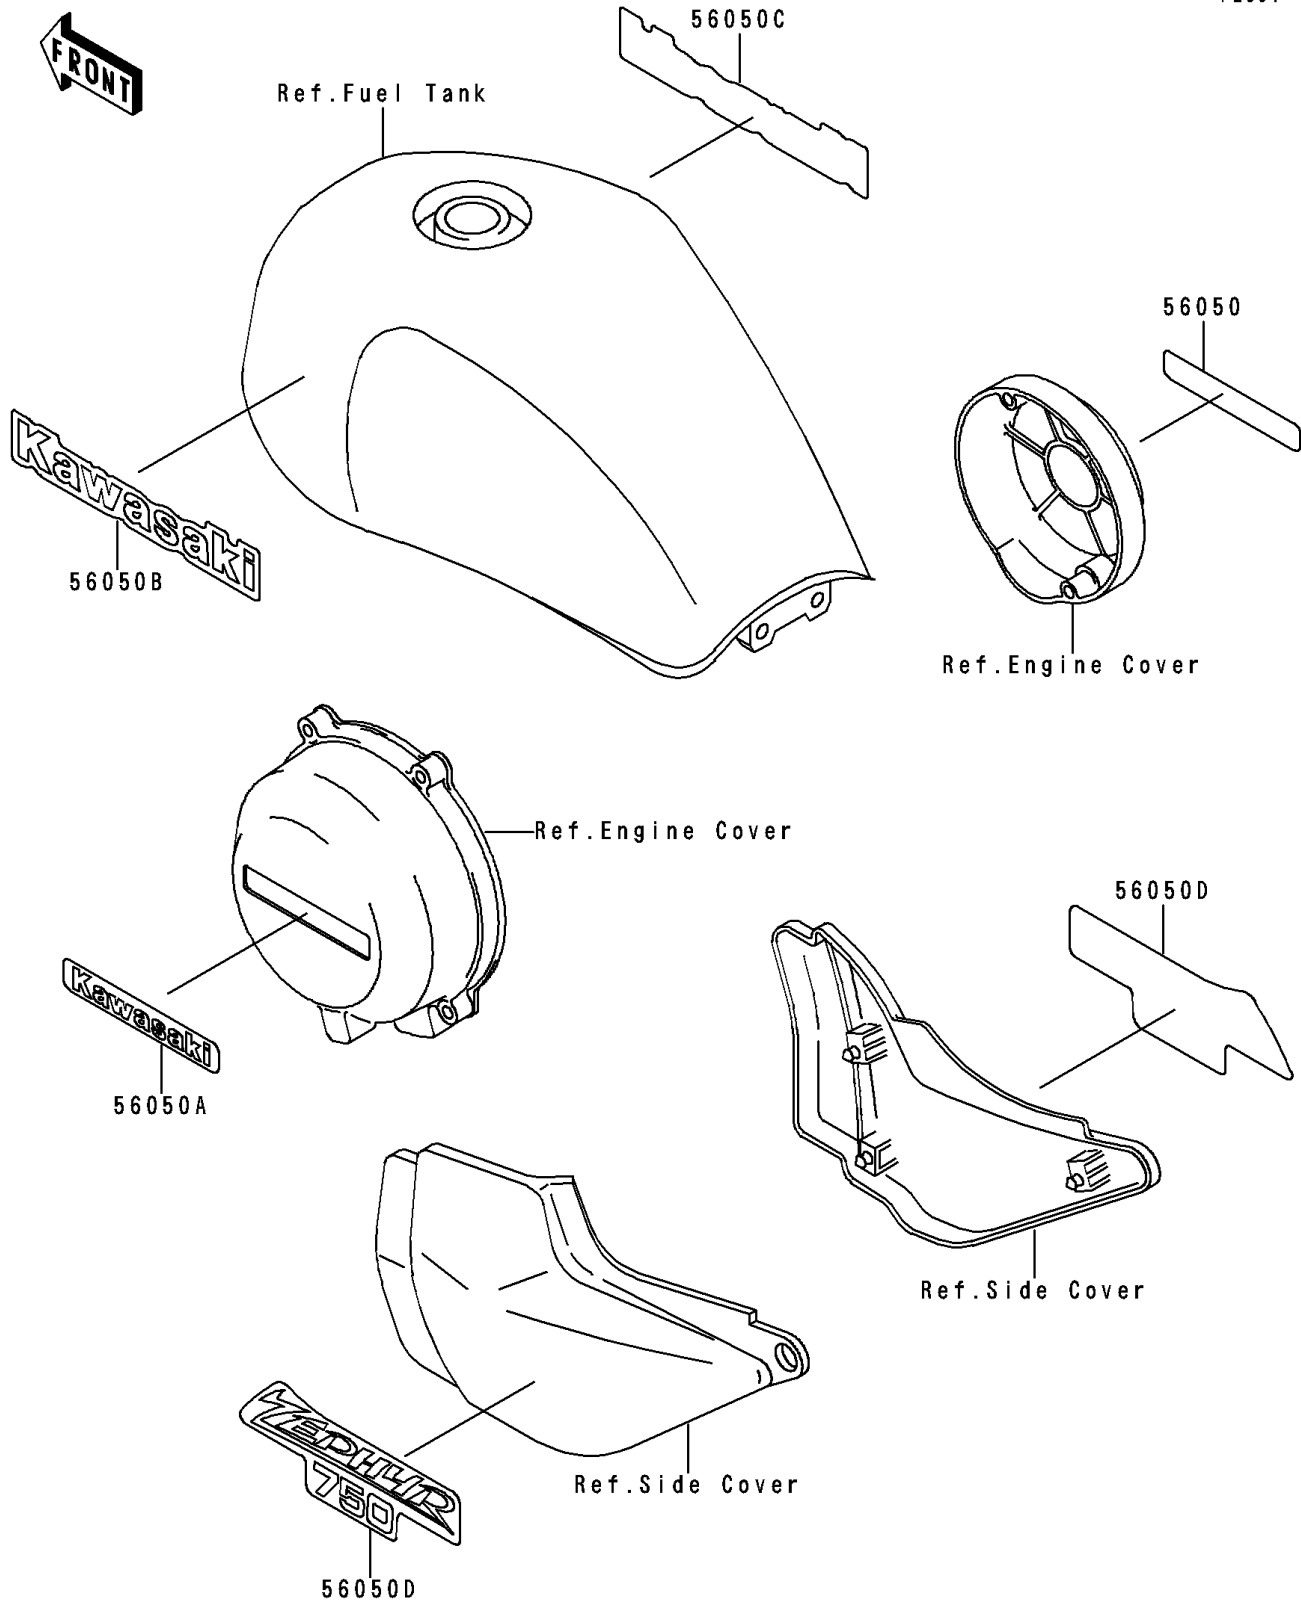

1992 Zephyr 750

PARTS DIAGRAM

Decal(ZR750-C1/C2)

Kawasaki

Let the Good Times Roll®

F2861

1992 Zephyr 750

PARTS LIST

Decal(ZR750-C1/C2)

Kawasaki

Let the Good Times Roll®

ITEM NAME

PART NUMBER

QUANTITY
