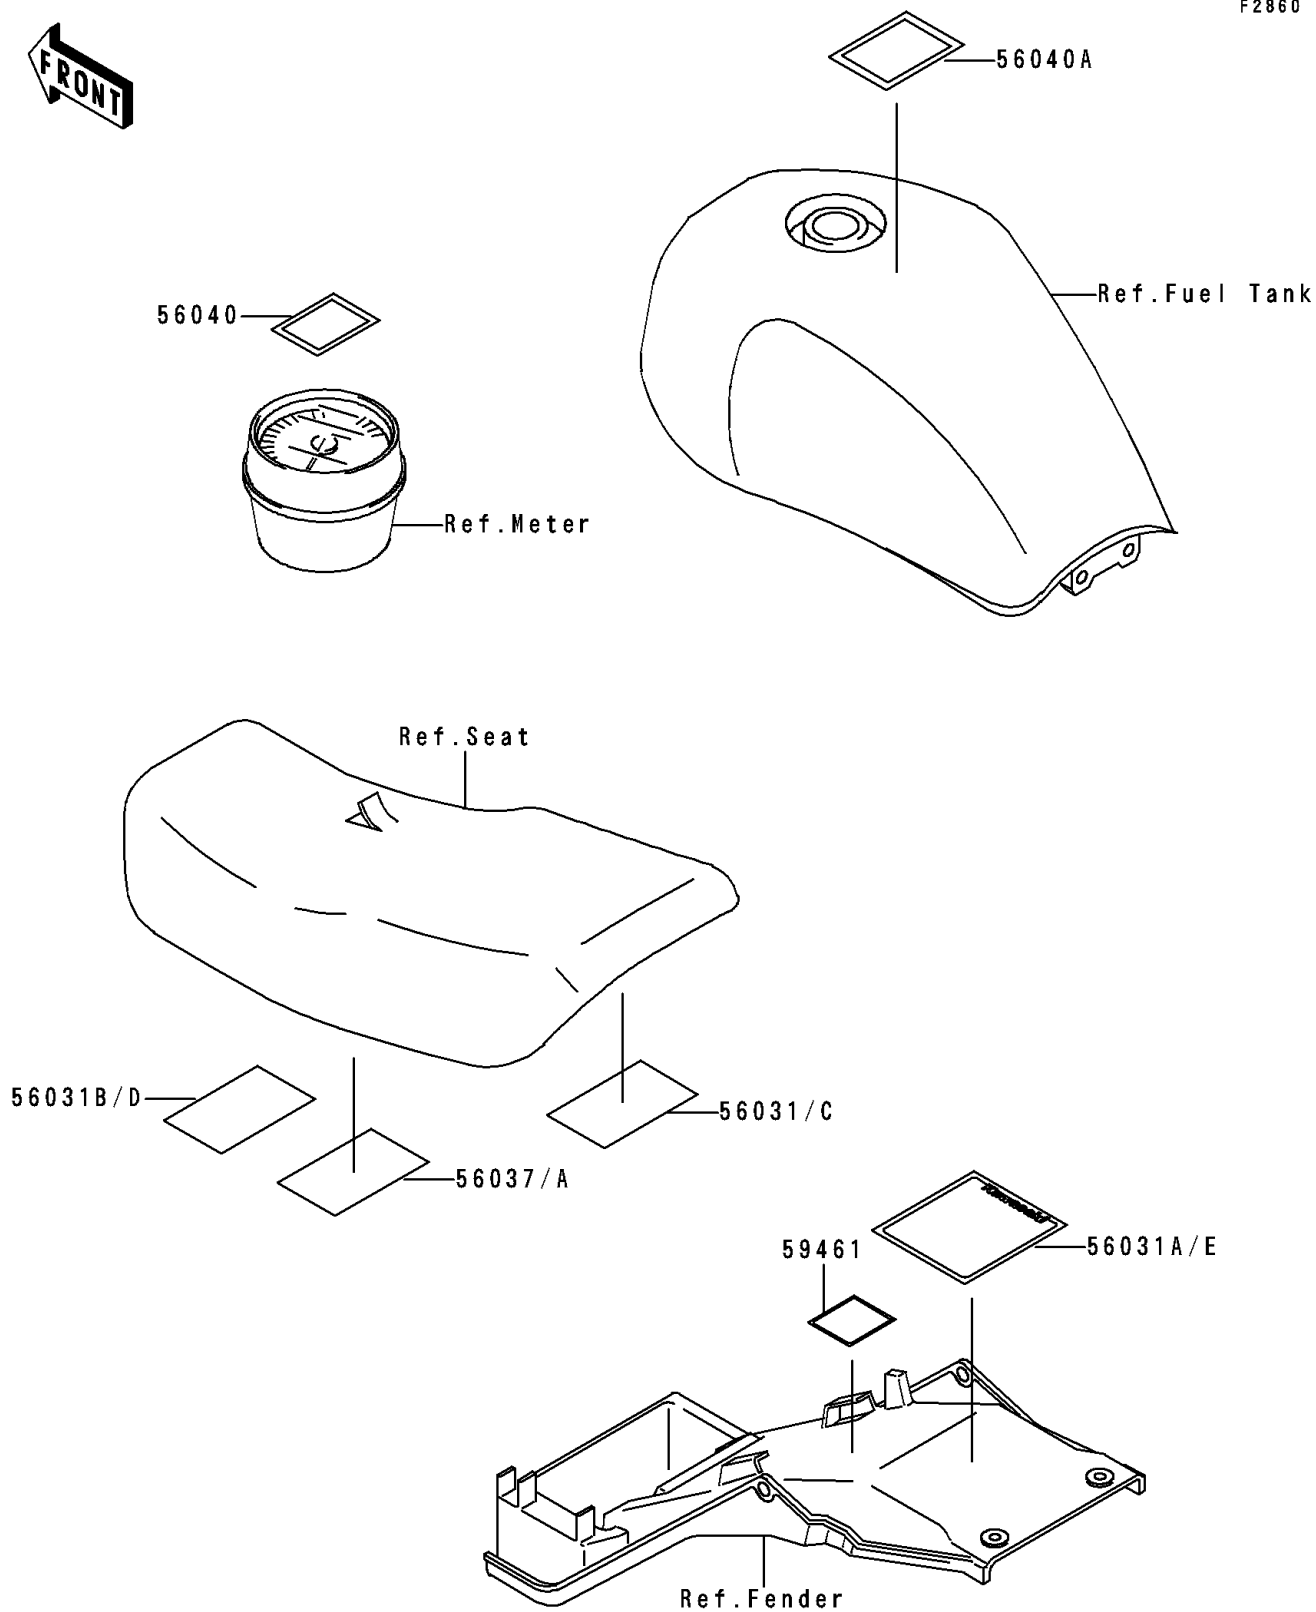

1992 Zephyr 750

PARTS DIAGRAM

Label

Kawasaki

Let the Good Times Roll®

F2860

1992 Zephyr 750

PARTS LIST

Label

ITEM NAME	PART NUMBER	QUANTITY
LABEL-MANUAL,OIL & OIL FILTER (Ref # 56031)	56031-1124	1
LABEL-MANUAL,DAILY SAFETY (Ref # 56031A)	56031-1737	1
LABEL-MANUAL,CHAIN (Ref # 56031B)	56031-1739	1
LABEL-MANUAL,OIL&OIL FILTER (Ref # 56031C)	56031-1746	1
LABEL-MANUAL,CHAIN (Ref # 56031D)	56031-1747	1
LABEL-MANUAL,DAILY SAFETY (Ref # 56031E)	56031-1748	1
LABEL-SPECIFICATION,TIRE&LOAD (Ref # 56037)	56037-1528	1
LABEL-SPECIFICATION,TIRE&LOAD (Ref # 56037A)	56037-1529	1
LABEL-WARNING,BREAK IN CAUTION (Ref # 56040)	56040-1007	1
LABEL-WARNING,EVAPO (Ref # 56040A)	56040-1121	1
LABEL-CERTIFICATION,EVAPO ROUT (Ref # 59461)	59461-1491	1