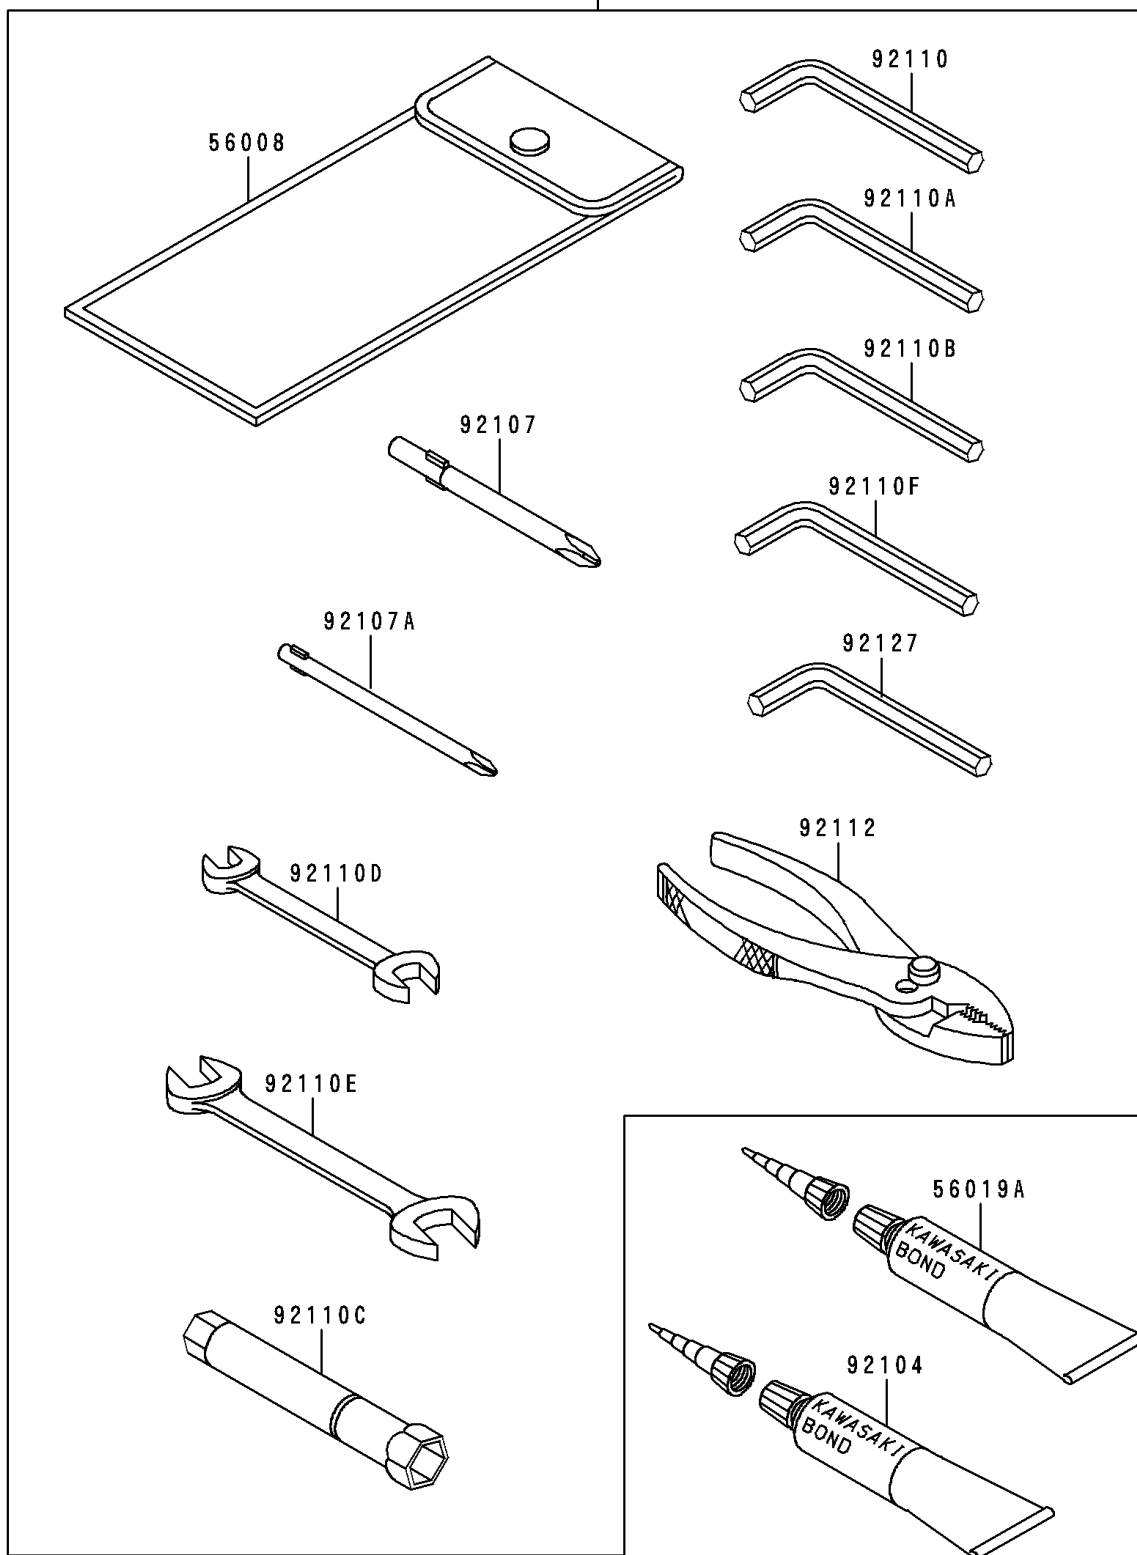

1992 Zephyr 750

PARTS DIAGRAM

Tool

Kawasaki

Let the Good Times Roll®

56007

F2810

1992 Zephyr 750

PARTS LIST

Tool

ITEM NAME

PART NUMBER

QUANTITY
