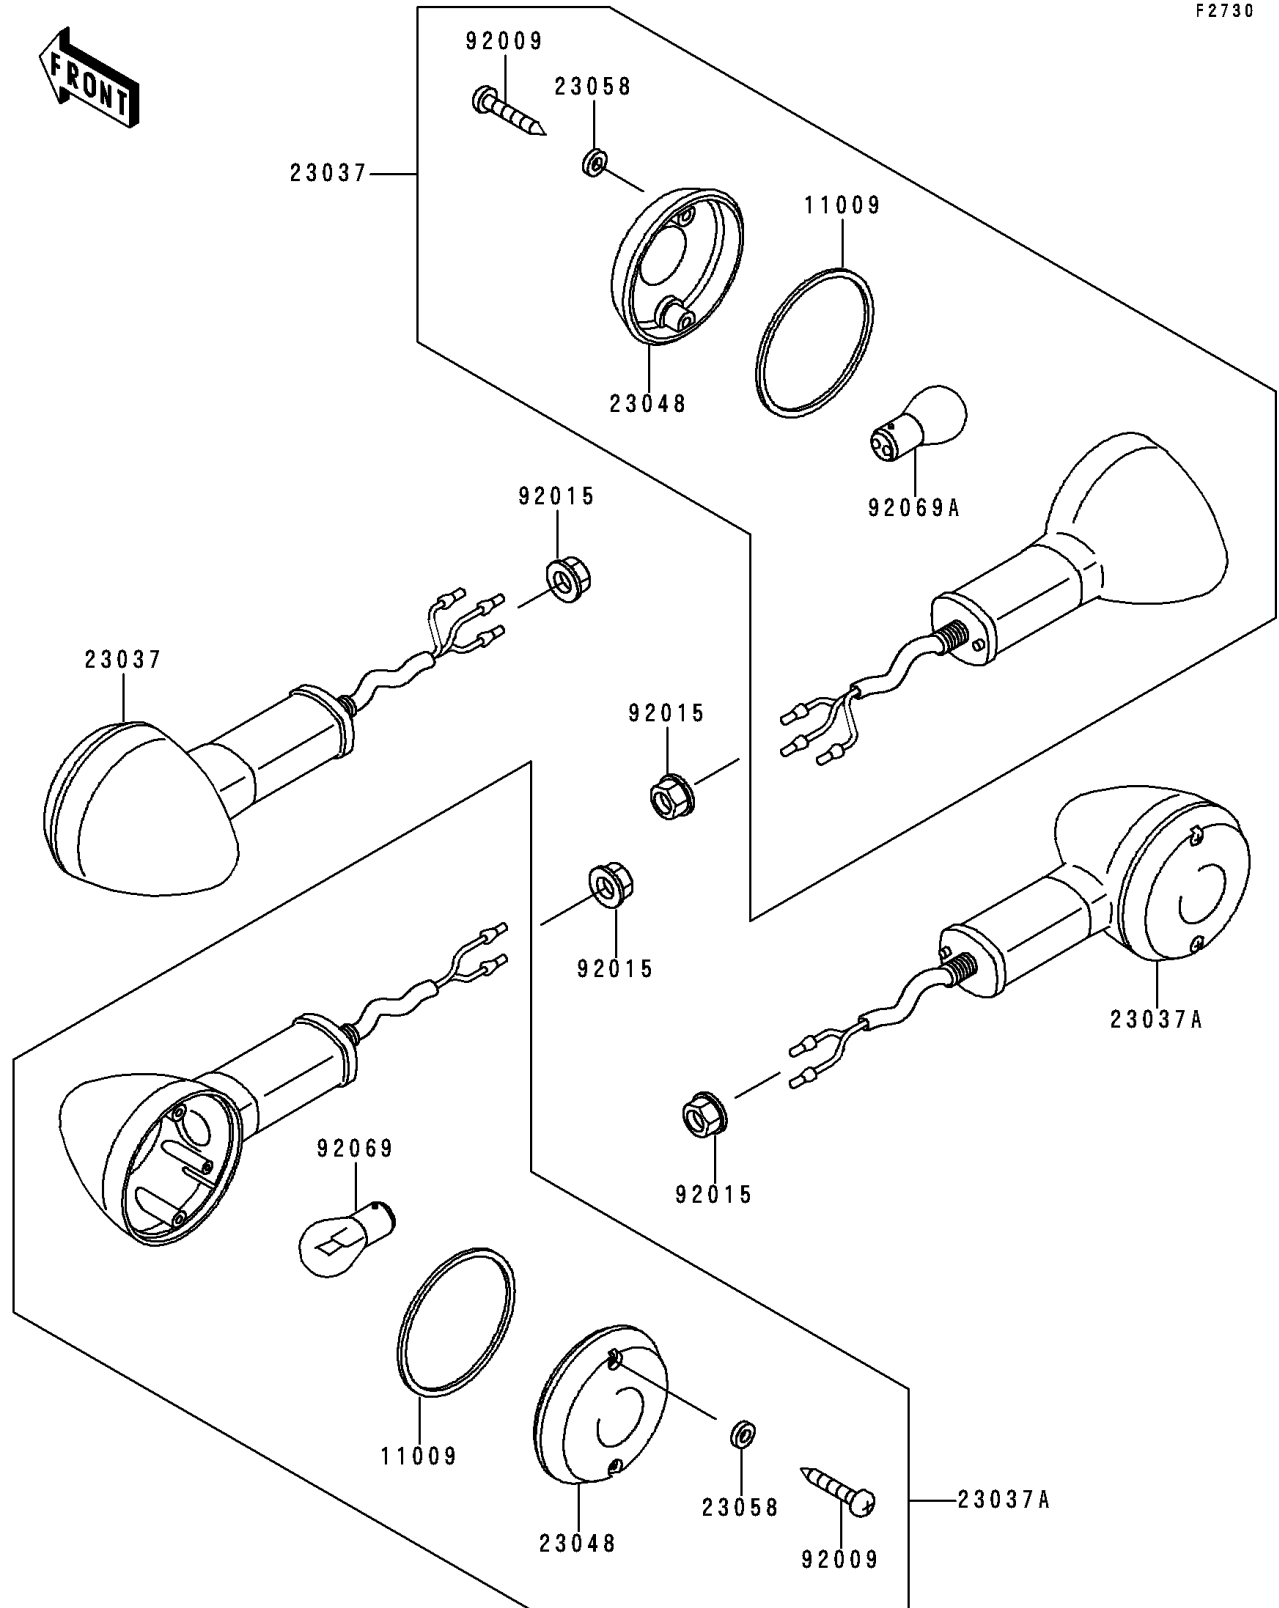

1992 Zephyr 750

PARTS DIAGRAM

Turn Signal

F2730

1992 Zephyr 750

PARTS LIST

Turn Signal

ITEM NAME

PART NUMBER

QUANTITY
