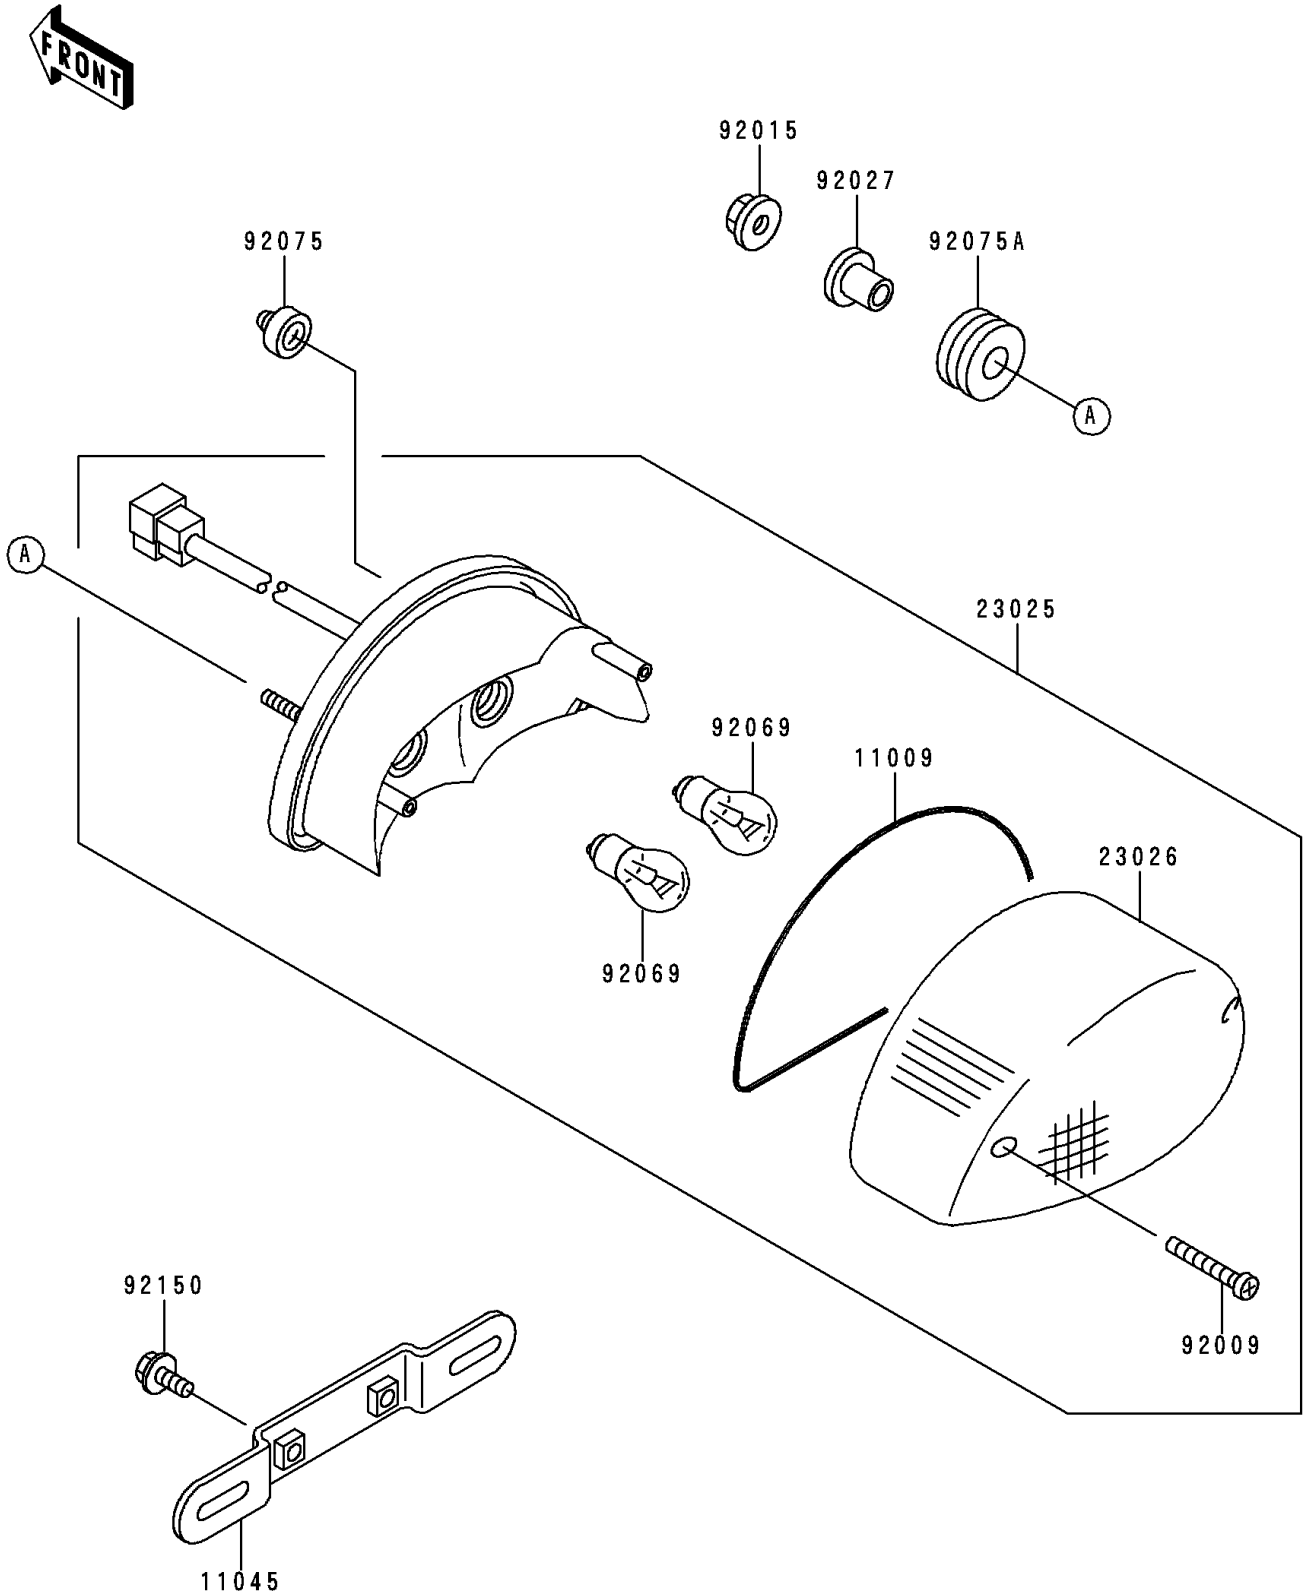

1992 Zephyr 750

PARTS DIAGRAM

Tail Lamp

F2720

1992 Zephyr 750

PARTS LIST

Tail Lamp

ITEM NAME	PART NUMBER	QUANTITY
GASKET,TAIL LAMP LENS (Ref # 11009)	11009-1979	1
BRACKET,LICENSE (Ref # 11045)	11045-1387	1
LAMP-TAIL (Ref # 23025)	23025-1217	1
LENS,TAIL LAMP (Ref # 23026)	23026-1123	1
SCREW,TAPPING,4X20 (Ref # 92009)	92009-1378	2
NUT,FLANGED,6MM (Ref # 92015)	92015-1367	2
COLLAR,L=13.1 (Ref # 92027)	92027-251	2
BULB,12V 27/8W (Ref # 92069)	92069-059	2
DAMPER (Ref # 92075)	92075-035	2
DAMPER (Ref # 92075A)	92075-1690	2
BOLT,6X14 (Ref # 92150)	92150-1133	2