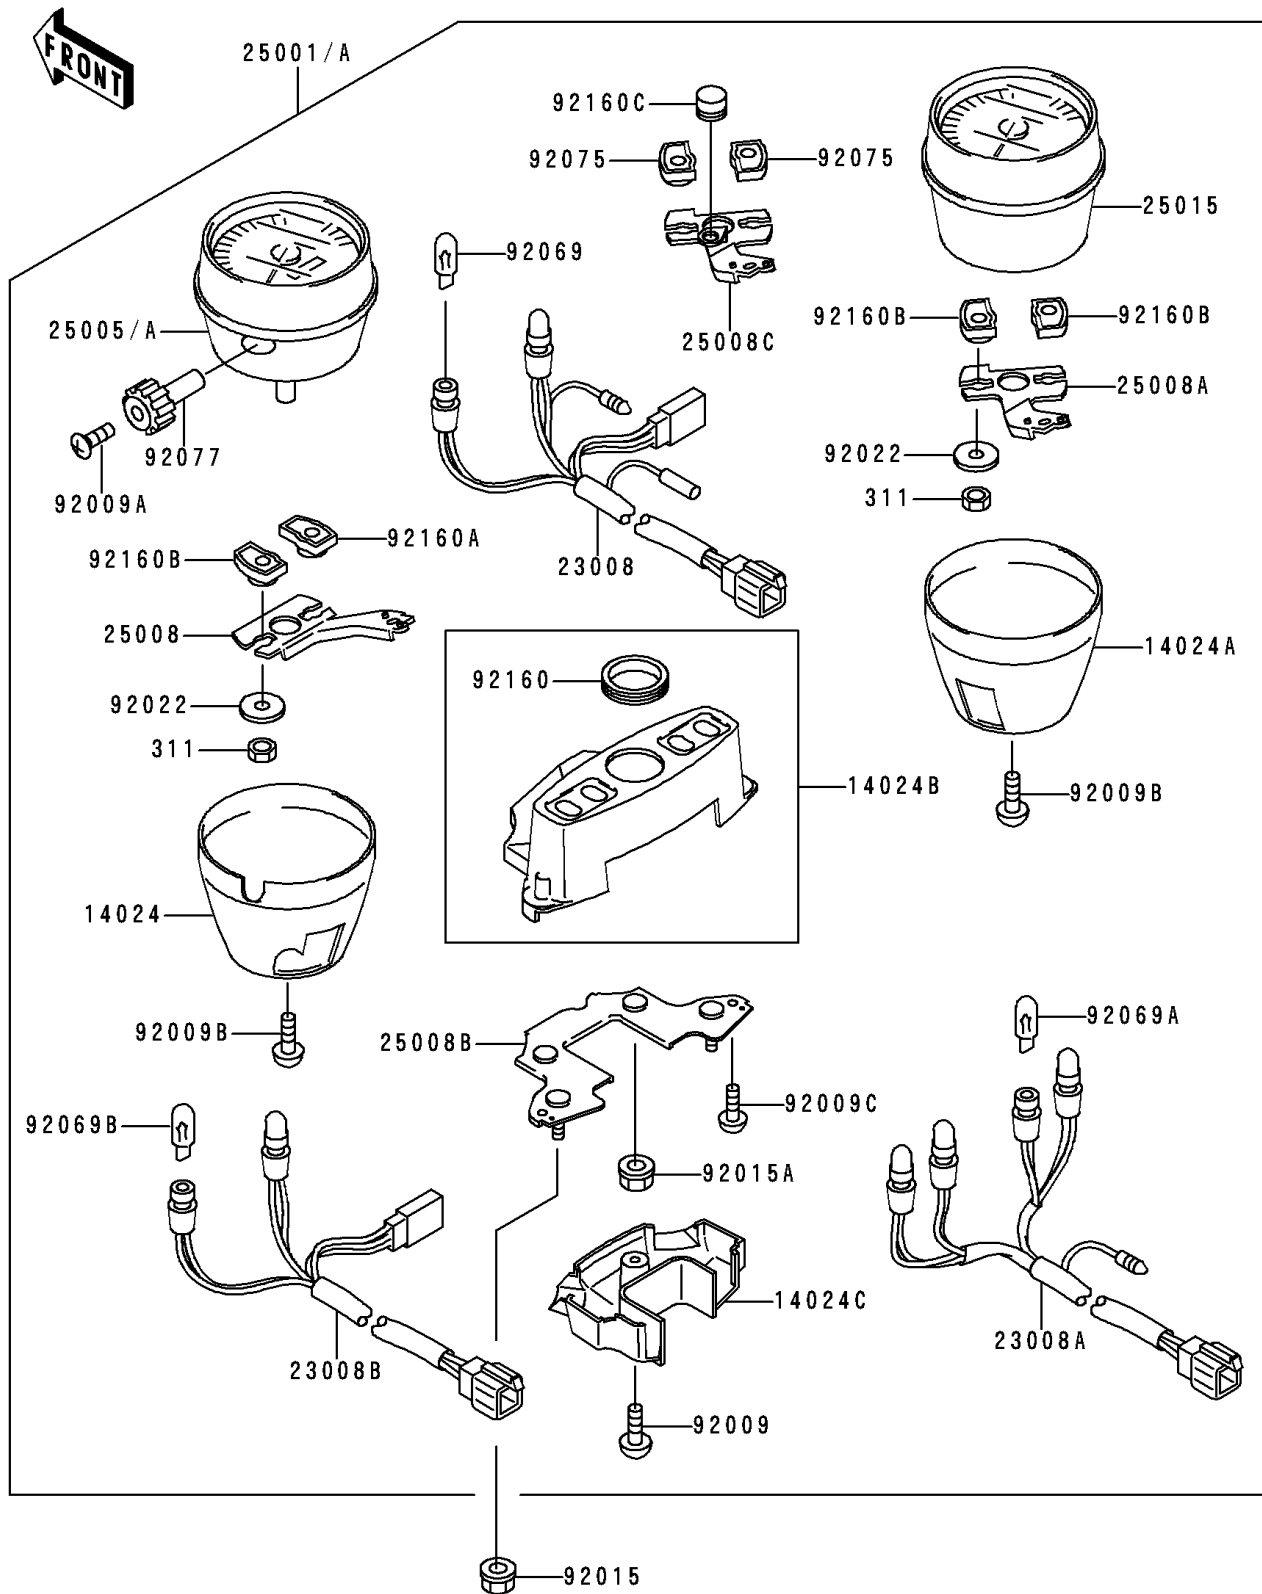

1992 Zephyr 750

PARTS DIAGRAM

Meter

Kawasaki

Let the Good Times Roll®

F2530

1992 Zephyr 750

PARTS LIST

Meter

Kawasaki

Let the Good Times Roll®

ITEM NAME

PART NUMBER

QUANTITY
