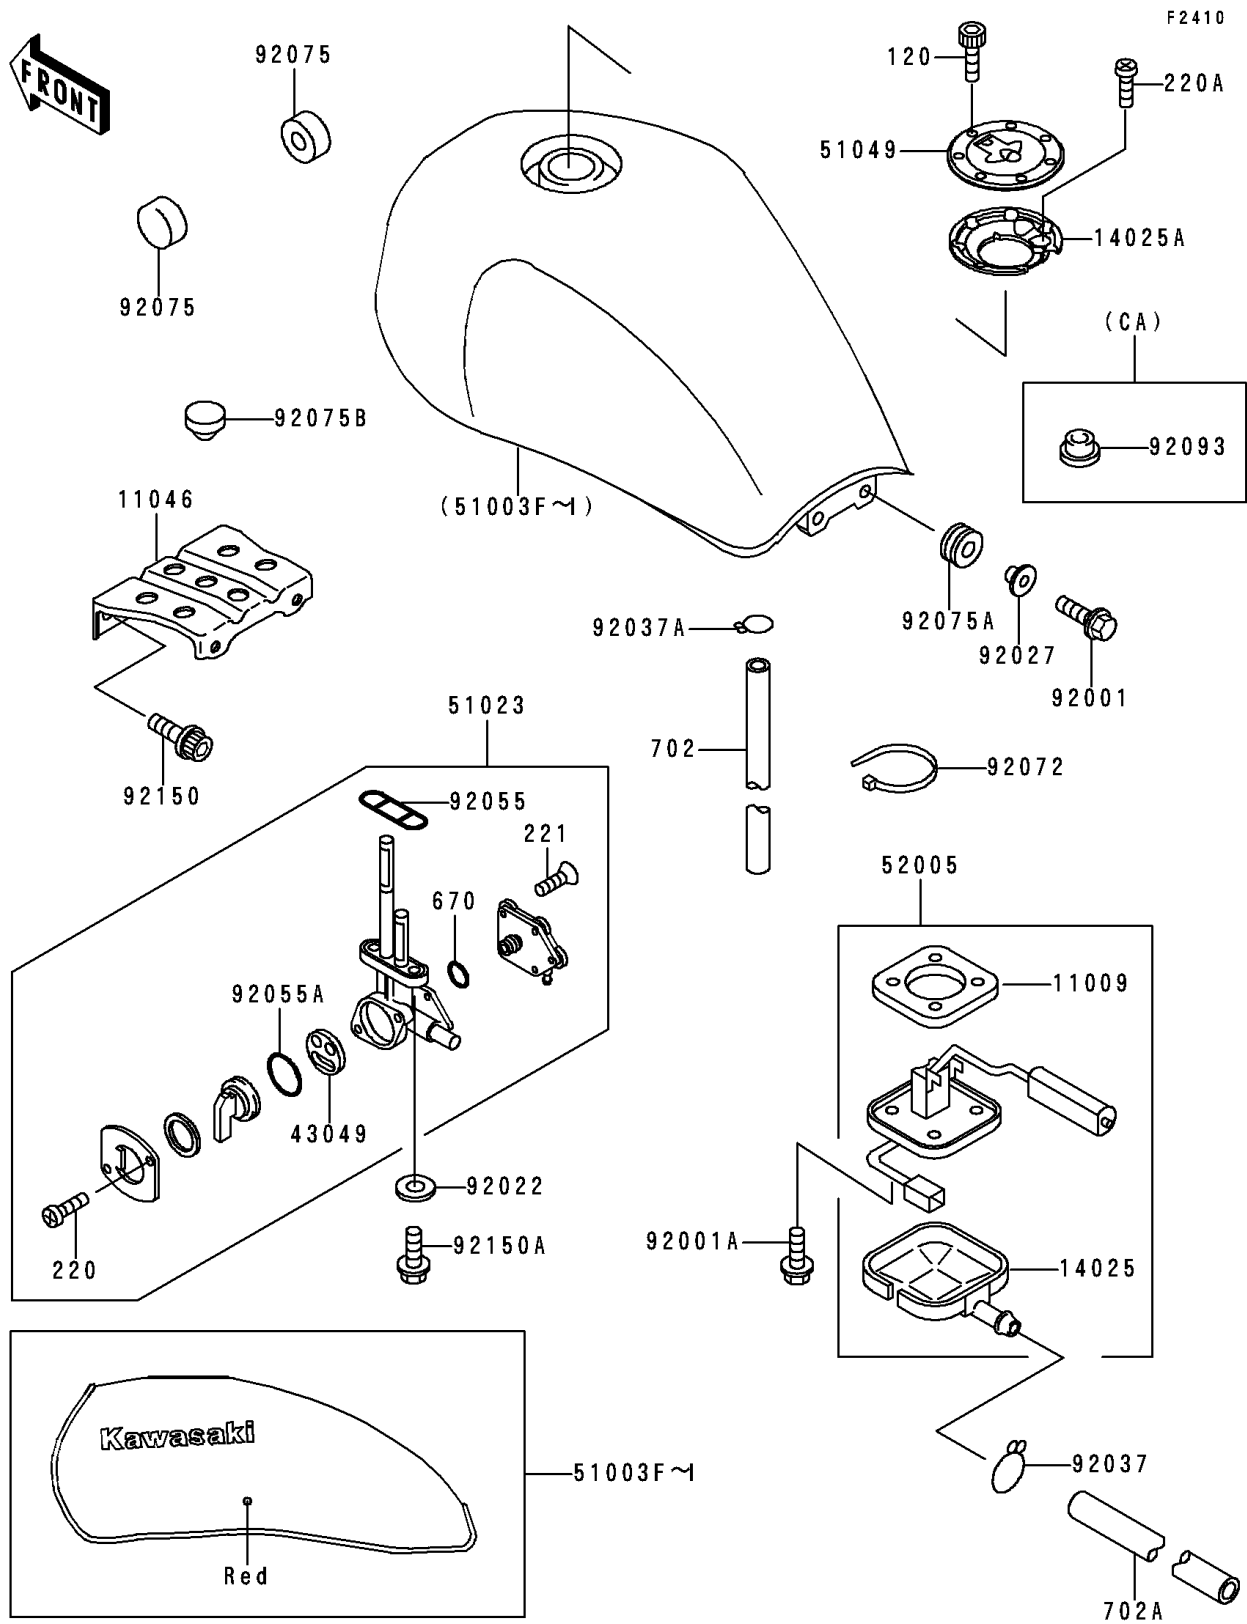

1992 Zephyr 750

PARTS DIAGRAM

Fuel Tank

Kawasaki

Let the Good Times Roll®