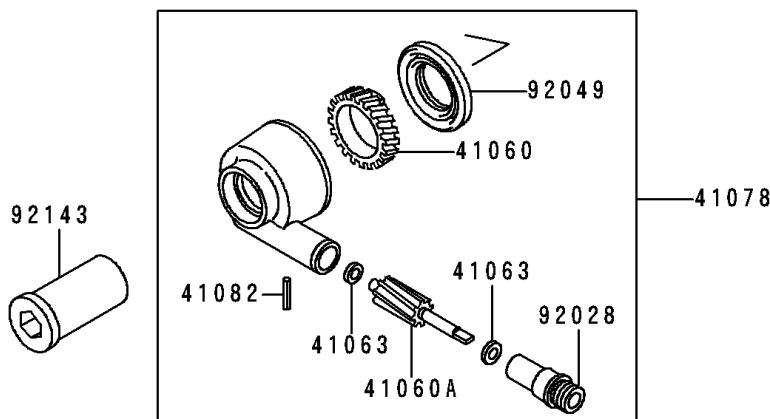

1991 Zephyr 750

PARTS DIAGRAM

Front Hub

F2230

1991 Zephyr 750

PARTS LIST

Front Hub

ITEM NAME

PART NUMBER

QUANTITY
