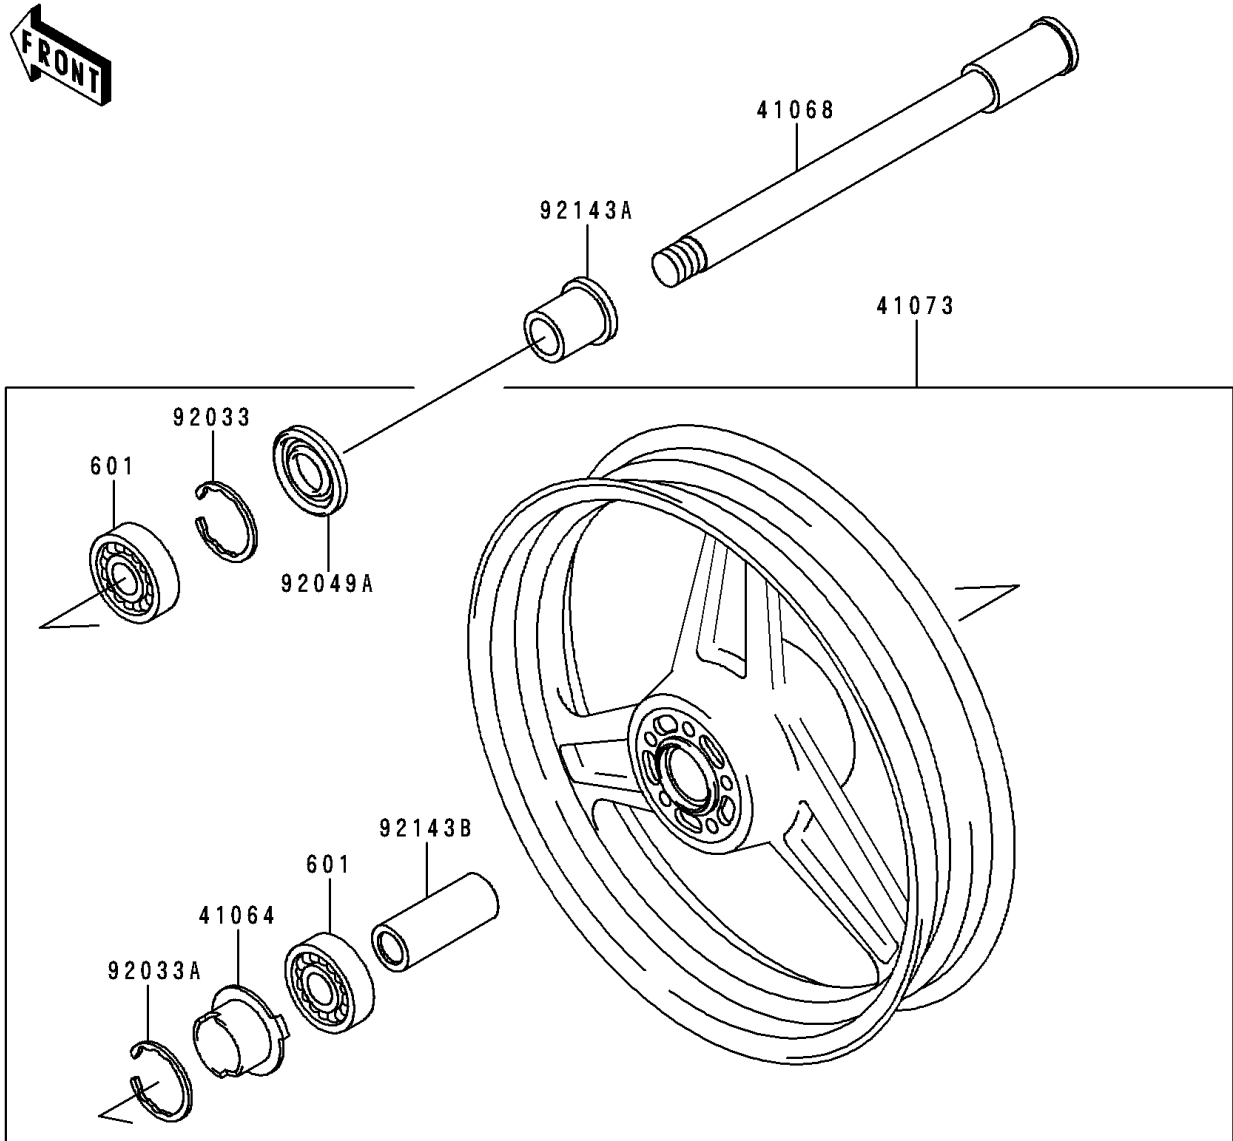

1991 Zephyr 750

PARTS DIAGRAM

Front Hub

F2230

1991 Zephyr 750

PARTS LIST

Front Hub

ITEM NAME

PART NUMBER

QUANTITY
