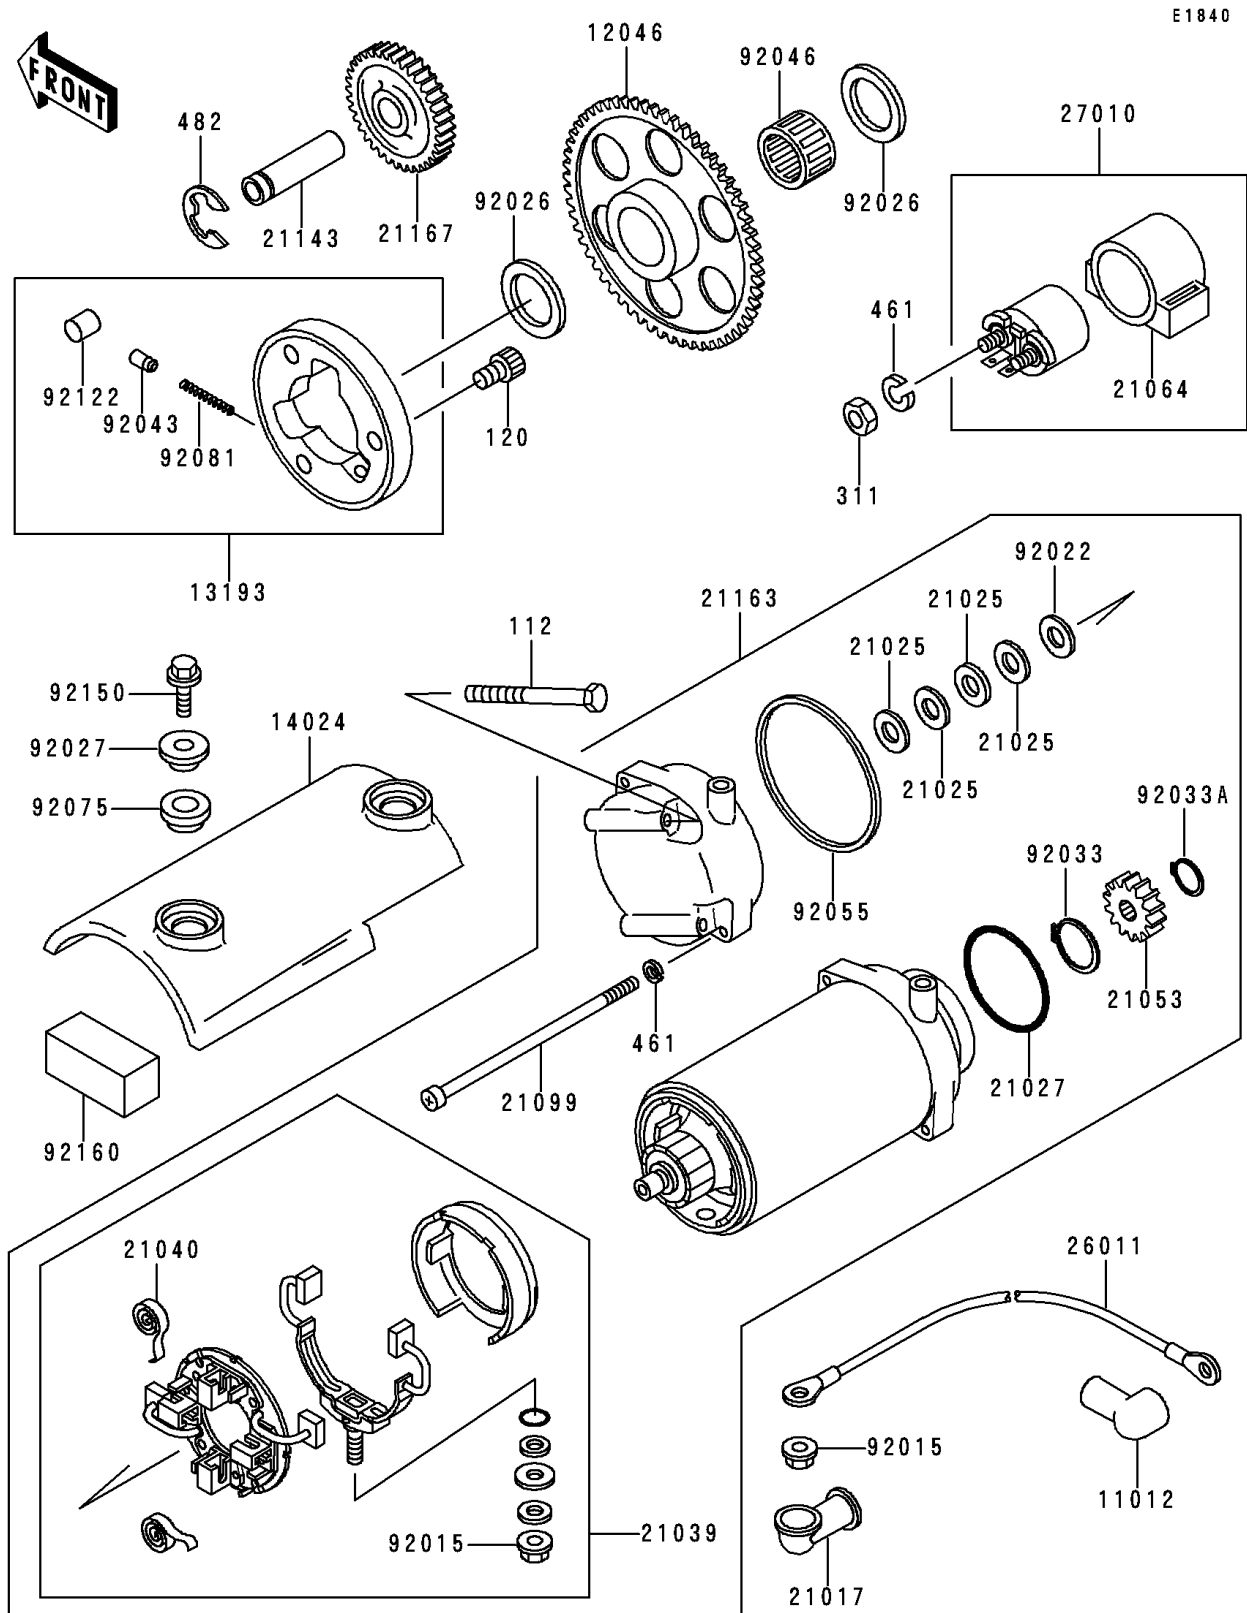

1991 Zephyr 750

PARTS DIAGRAM

Starter Motor

Kawasaki

Let the Good Times Roll®

1991 Zephyr 750

PARTS LIST

Starter Motor

ITEM NAME

PART NUMBER

QUANTITY
