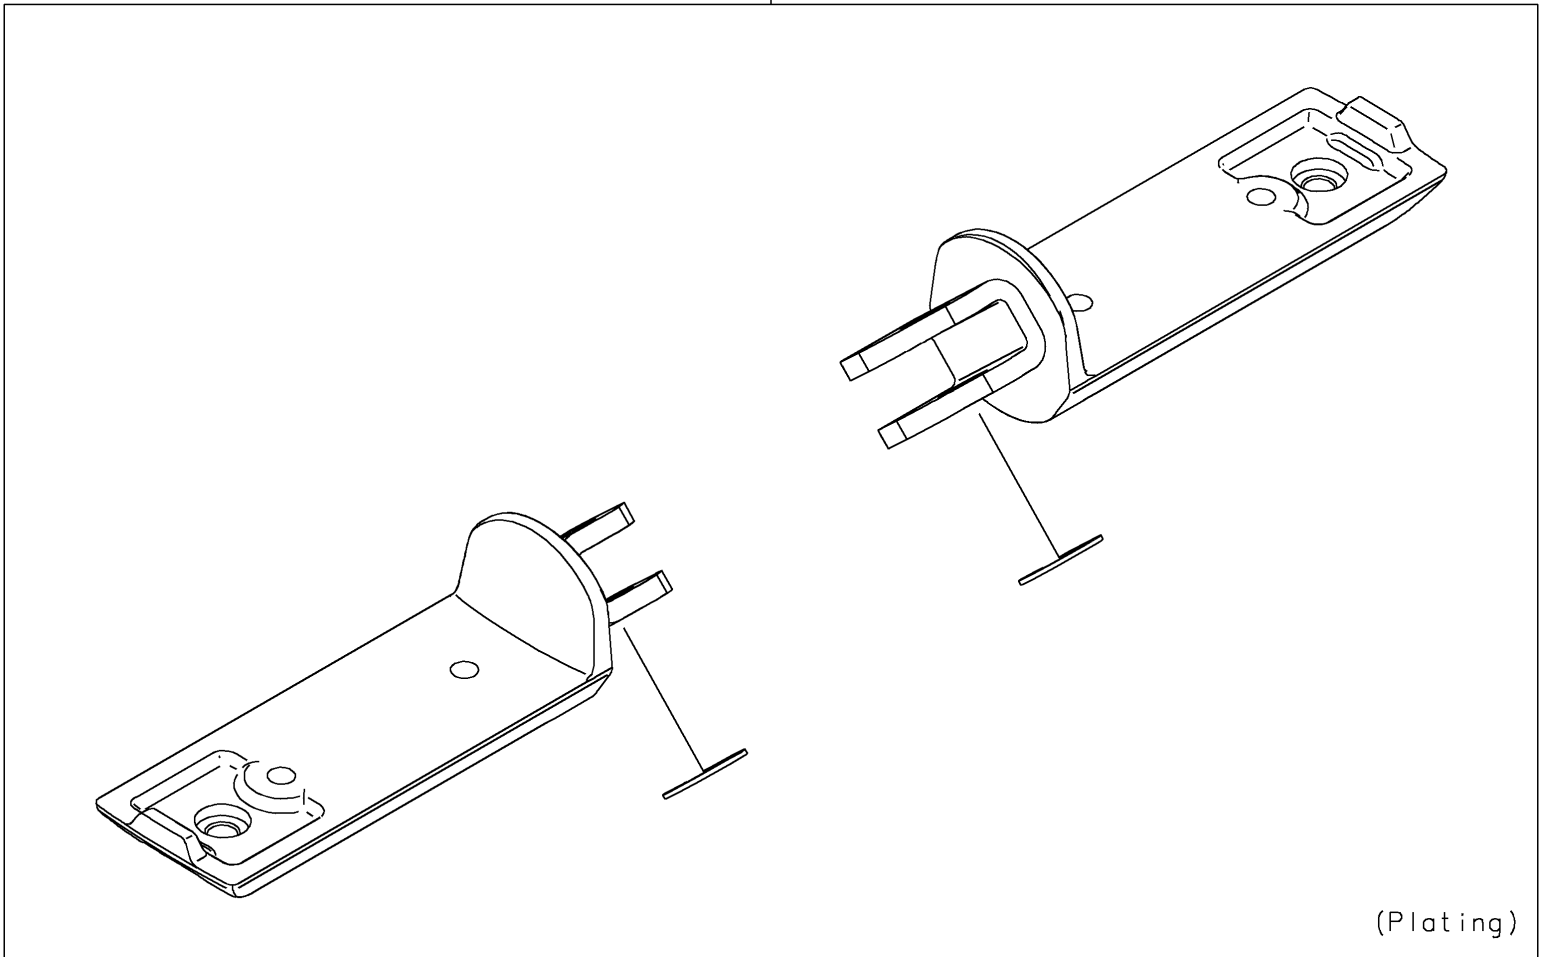

2023 Vulcan® S CAFÉ

PARTS DIAGRAM

Accessory(Foot Peg)

F2910K

99994

(Plating)

2023 Vulcan® S CAFÉ

PARTS LIST

Accessory(Foot Peg)

ITEM NAME

PART NUMBER

QUANTITY
