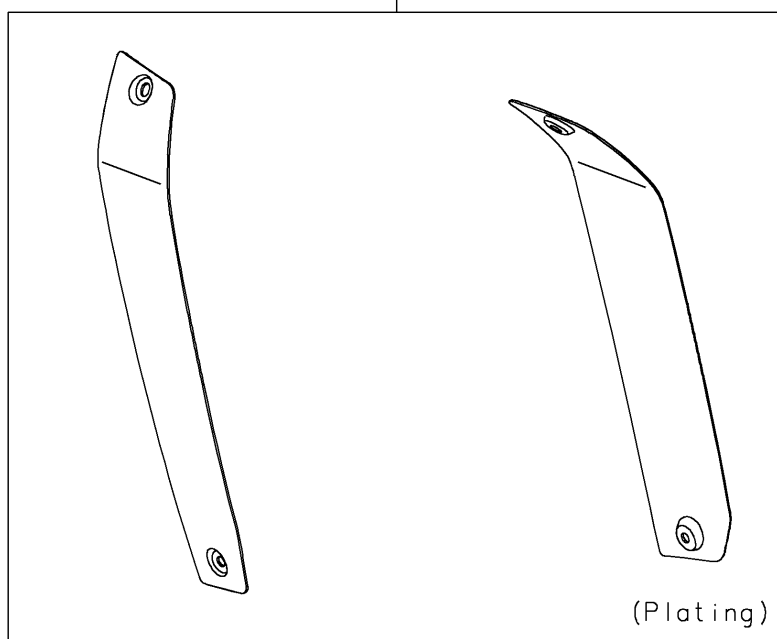

2023 Vulcan[®] S CAFÉ

PARTS DIAGRAM

Accessory(Outer Cover)

F2910H

99994A

99994

2023 Vulcan[®] S CAFÉ

PARTS LIST