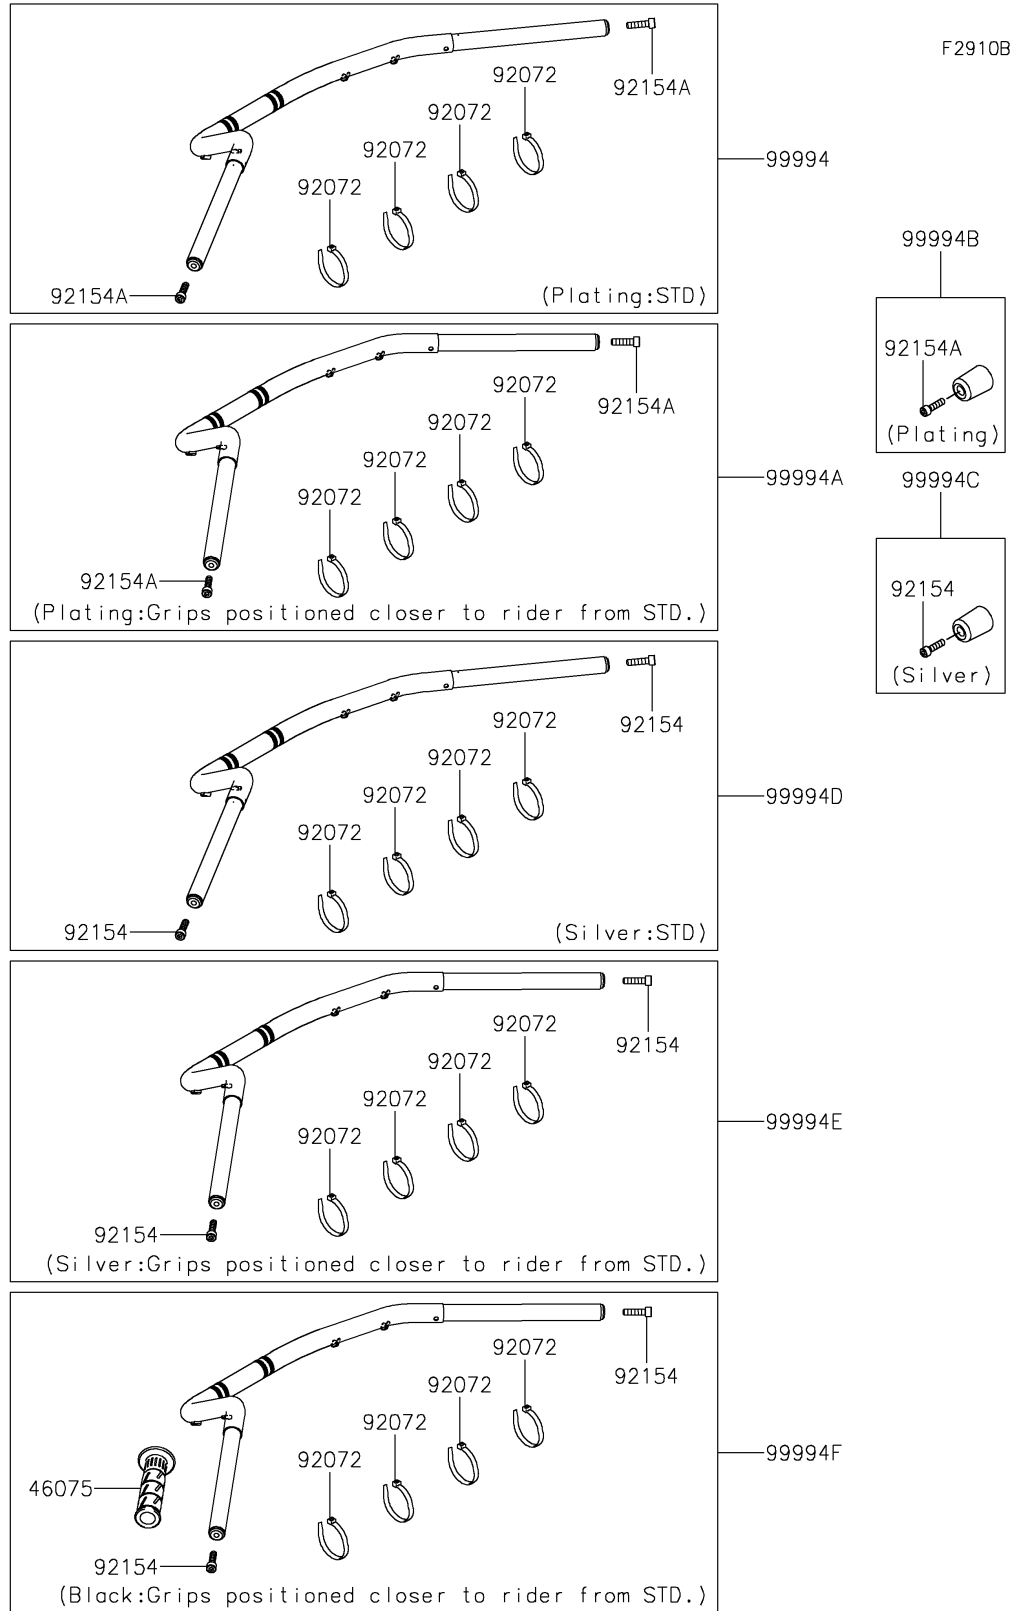

2023 Vulcan® S CAFÉ

PARTS DIAGRAM

Accessory(Handlebar)

2023 Vulcan® S CAFÉ

PARTS LIST

Accessory(Handlebar)

ITEM NAME

PART NUMBER

QUANTITY
