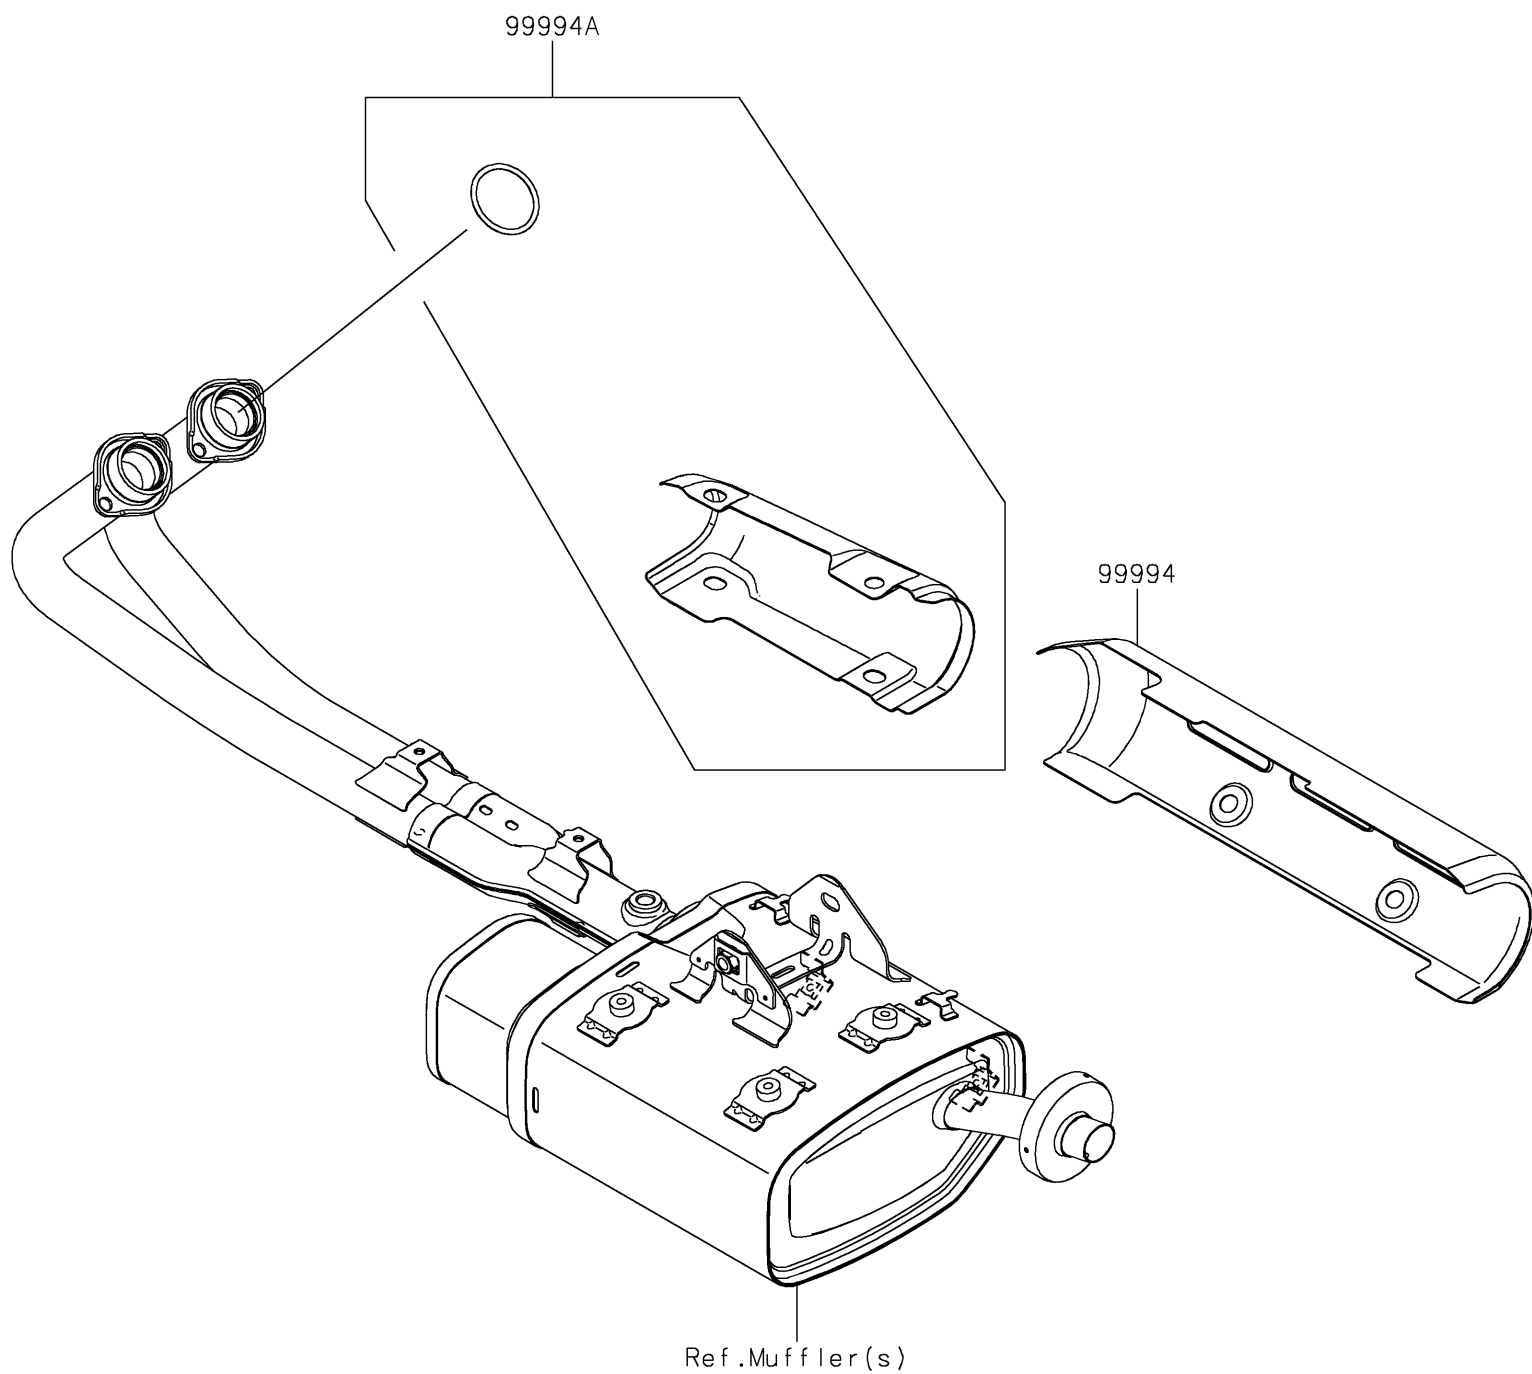

2023 Vulcan® S CAFÉ

Kawasaki

Let the Good Times Roll®

PARTS DIAGRAM

Accessory(Muffler Cover)

F2910

2023 Vulcan[®] S CAFÉ

PARTS LIST

Accessory(Muffler Cover)

ITEM NAME

PART NUMBER

QUANTITY
