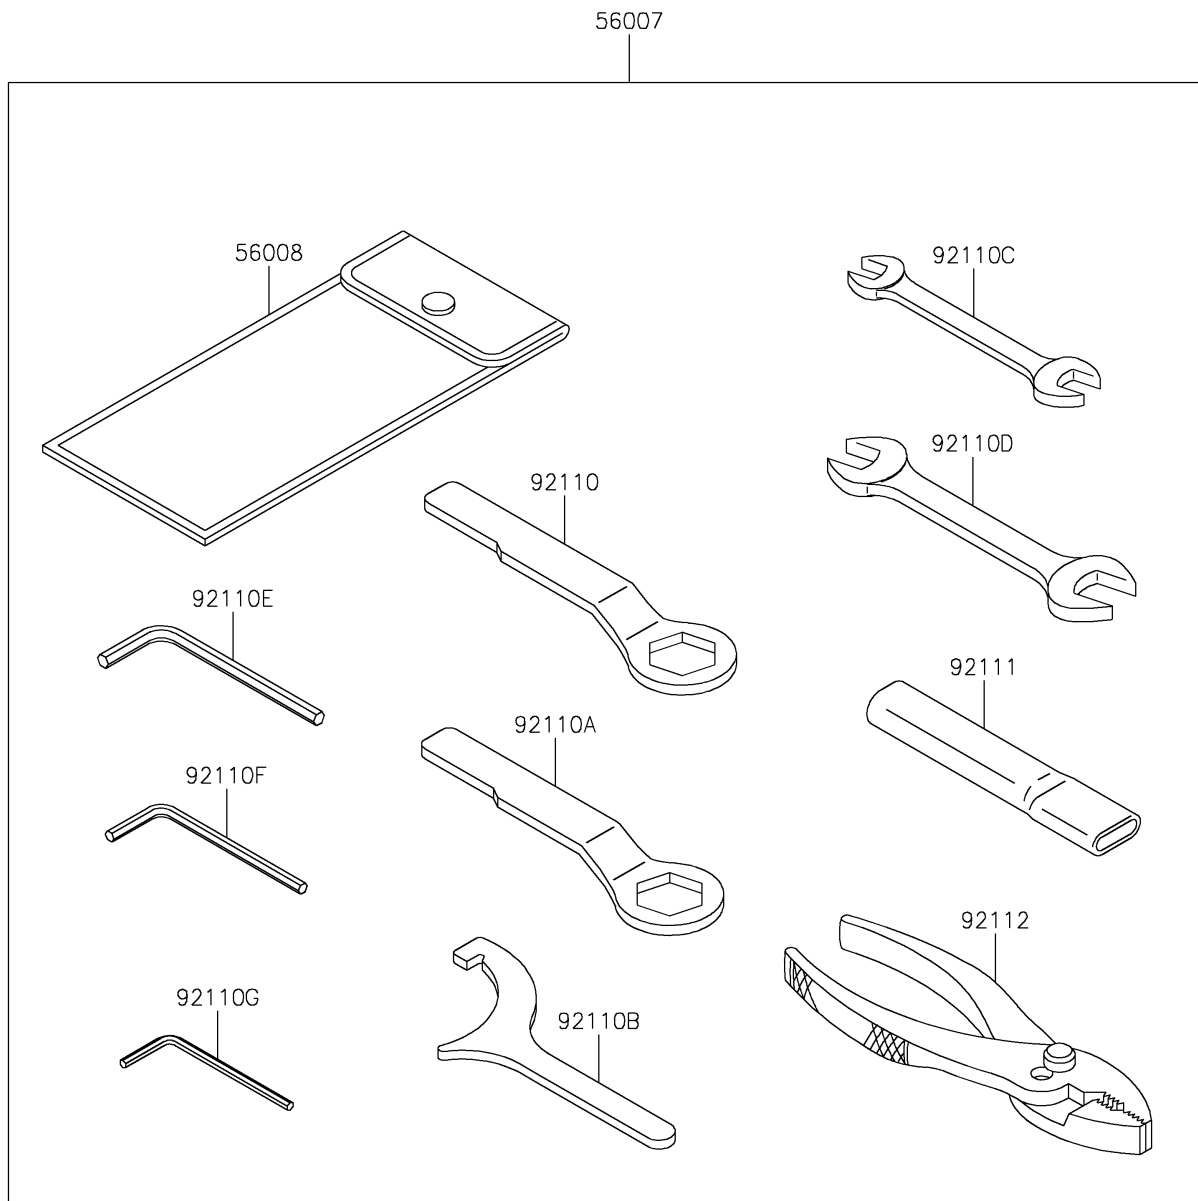

2023 Vulcan® S CAFÉ

PARTS DIAGRAM

Owner's Tools

F2810

2023 Vulcan® S CAFÉ

PARTS LIST

Owner's Tools

ITEM NAME

PART NUMBER

QUANTITY
