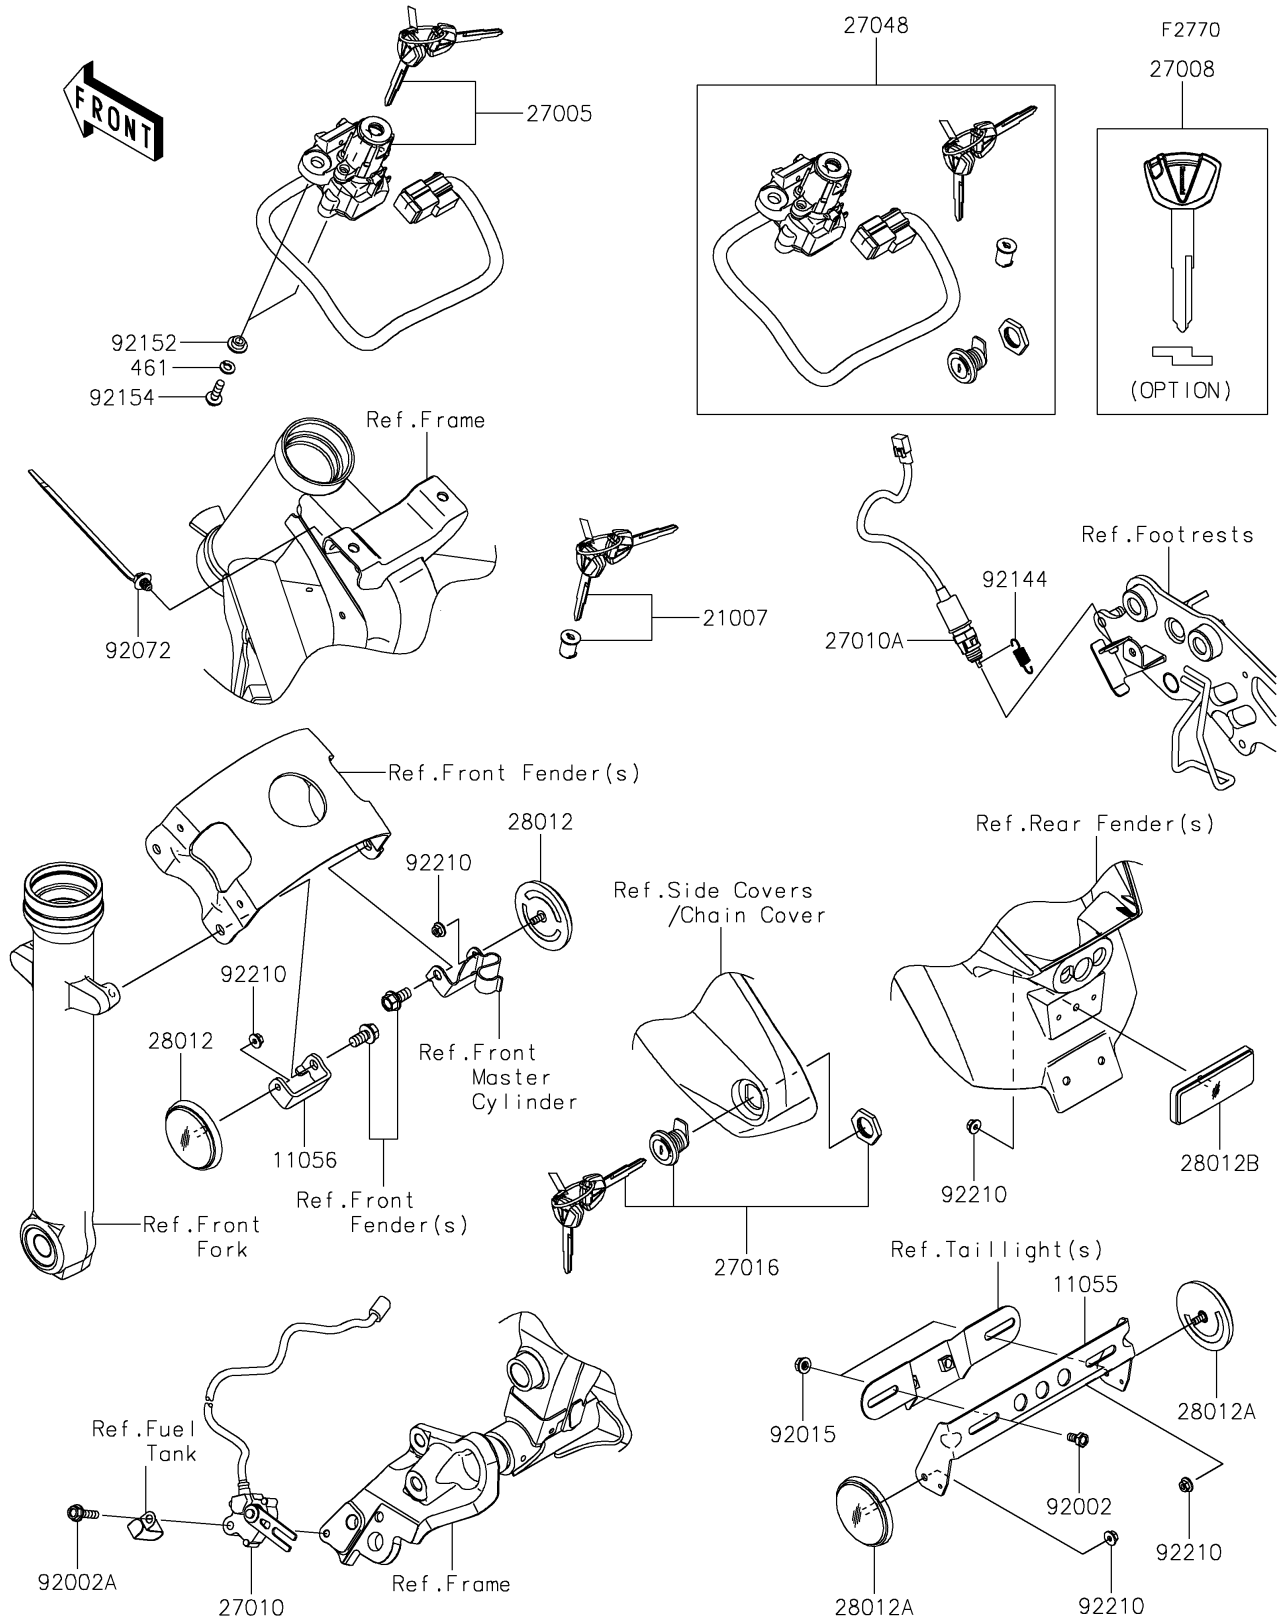

2023 Vulcan® S CAFÉ

PARTS DIAGRAM

Ignition Switch/Locks/Reflectors

2023 Vulcan® S CAFÉ

PARTS LIST

Ignition Switch/Locks/Reflectors

ITEM NAME

PART NUMBER

QUANTITY
