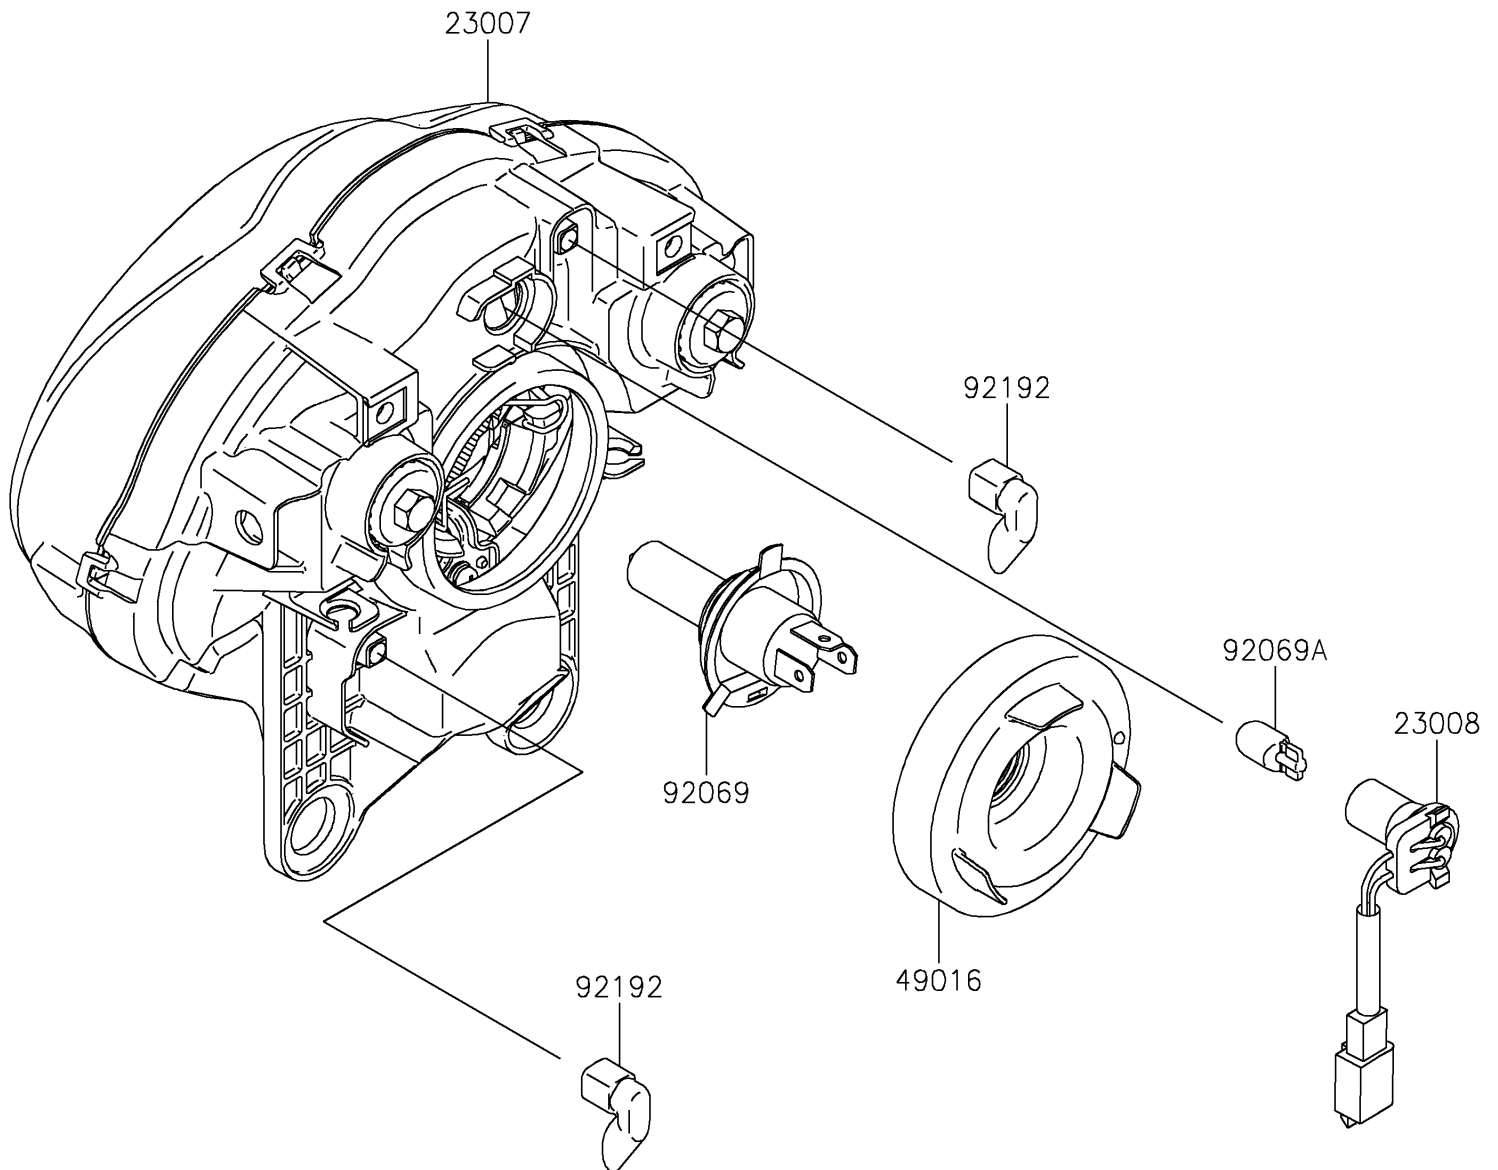

2023 Vulcan® S CAFÉ

PARTS DIAGRAM

Headlight(s)

F2710

2023 Vulcan® S CAFÉ

PARTS LIST

Headlight(s)

ITEM NAME

PART NUMBER

QUANTITY
