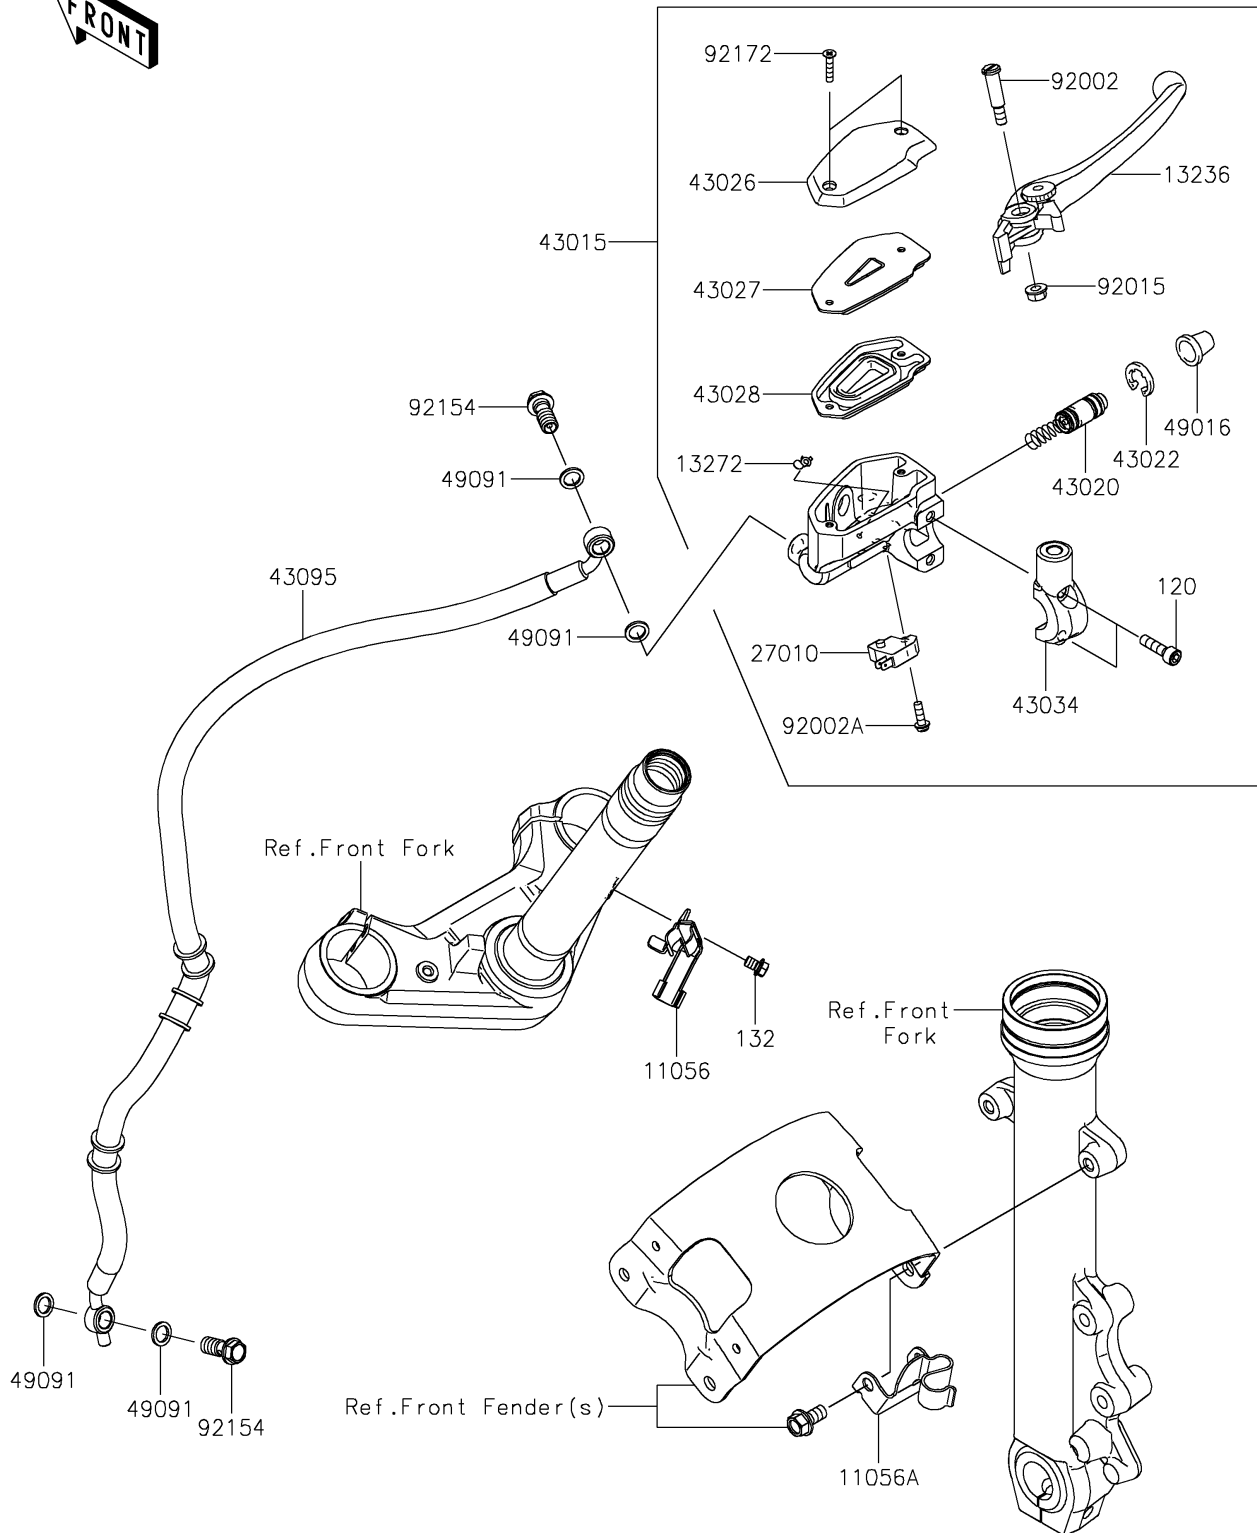

2023 Vulcan® S CAFÉ

PARTS DIAGRAM Front Master Cylinder

F2291

2023 Vulcan® S CAFÉ

PARTS LIST

Front Master Cylinder

ITEM NAME

PART NUMBER

QUANTITY
