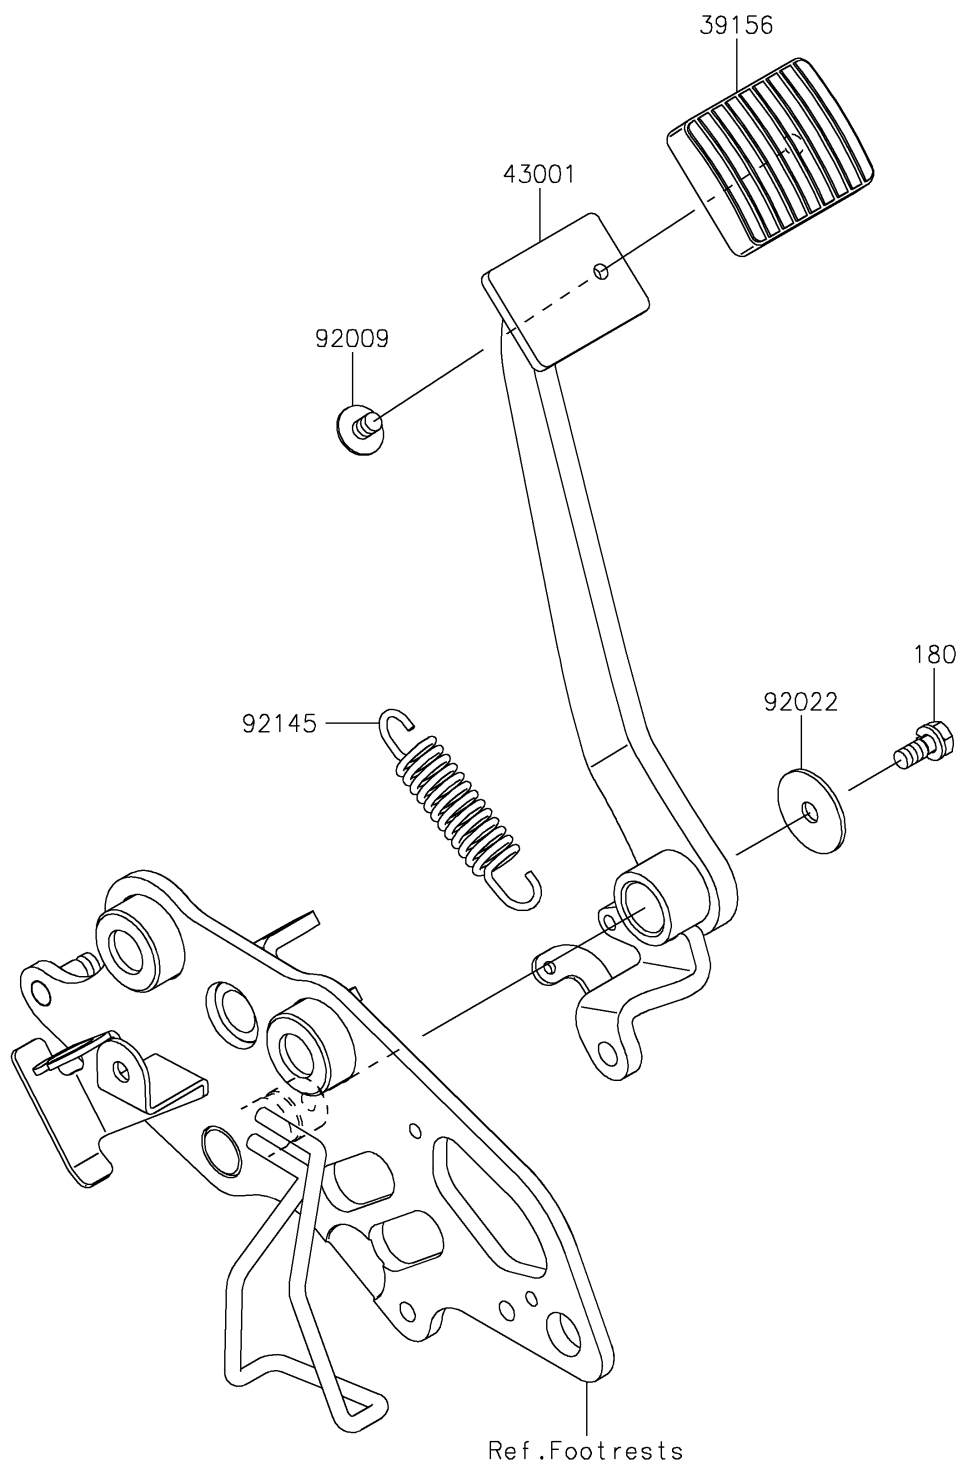

2023 Vulcan® S CAFÉ

PARTS DIAGRAM

Brake Pedal/Torque Link

Kawasaki

Let the Good Times Roll®

F2260

2023 Vulcan® S CAFÉ

PARTS LIST

Brake Pedal/Torque Link

ITEM NAME

PART NUMBER

QUANTITY
