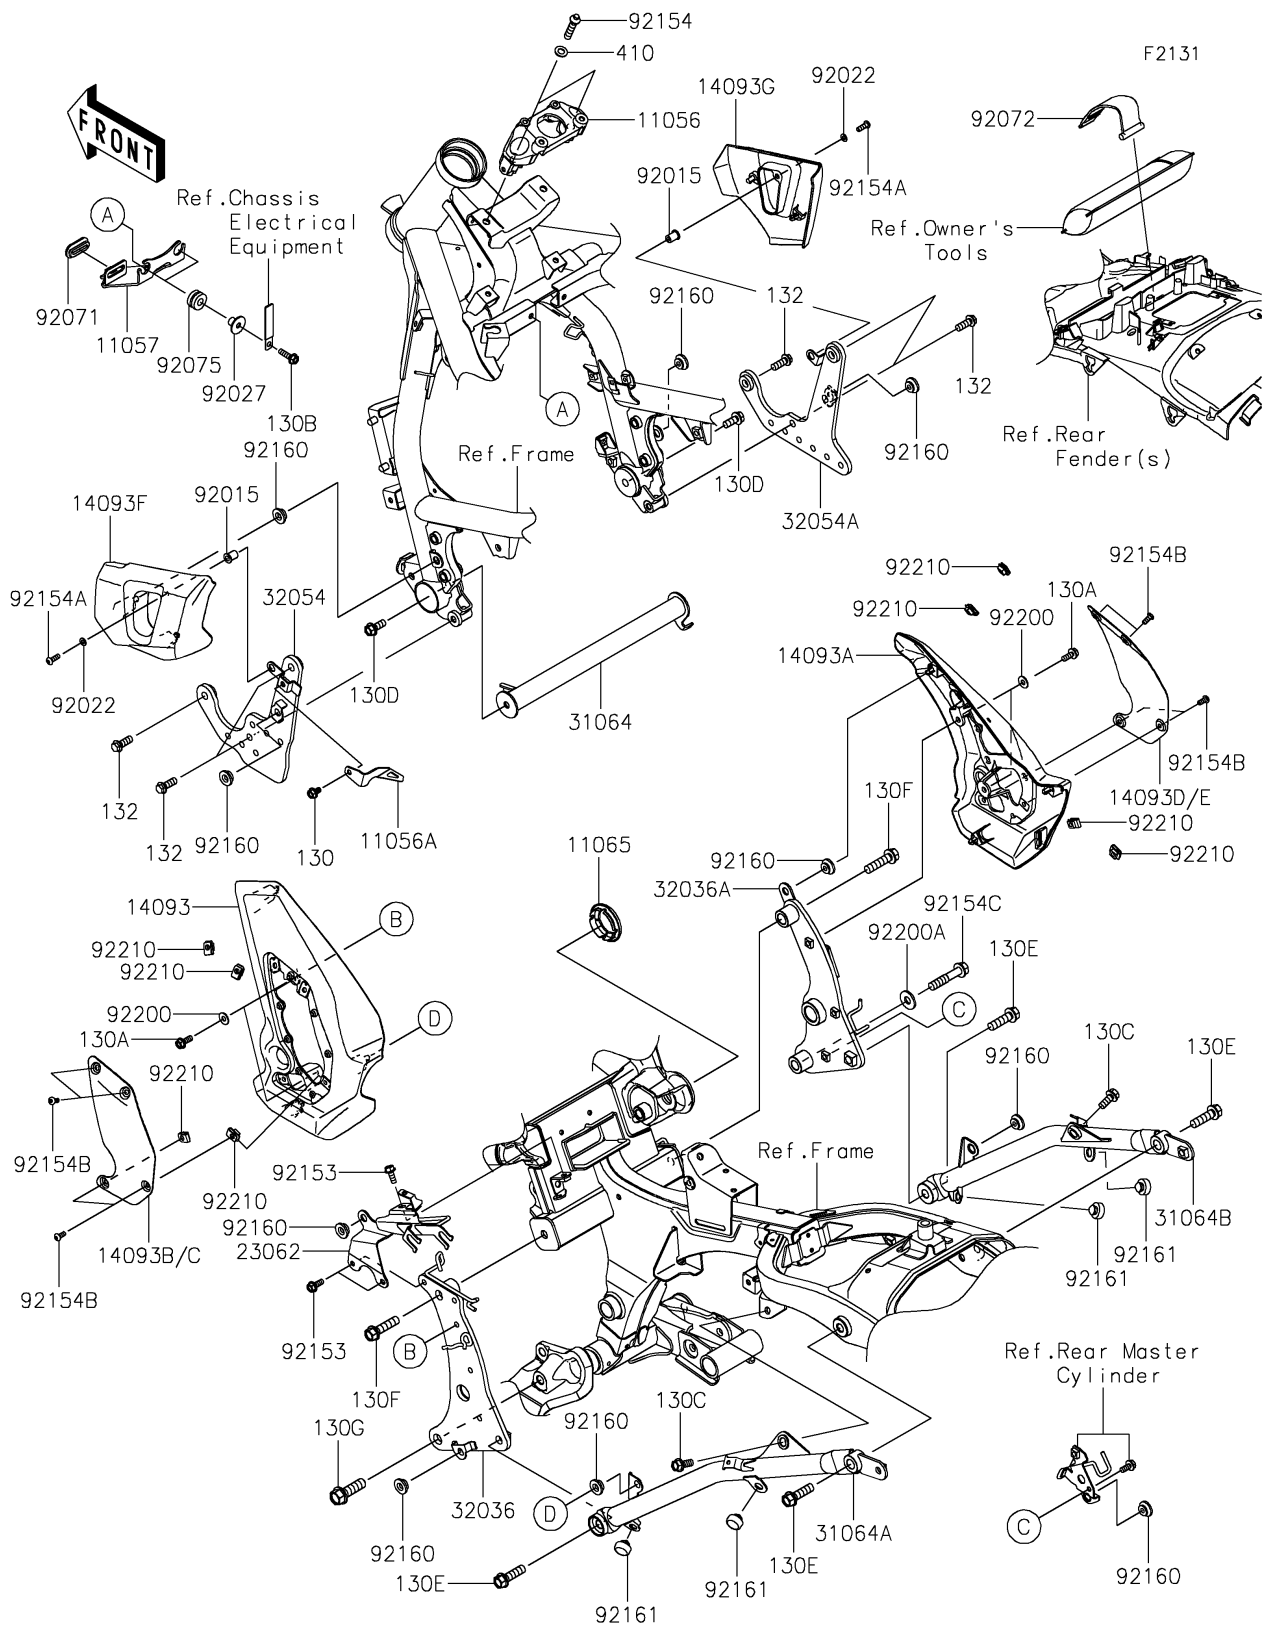

2022 Vulcan® S CAFÉ

PARTS DIAGRAM

Frame Fittings

2022 Vulcan[®] S CAFÉ

PARTS LIST

Frame Fittings

ITEM NAME

PART NUMBER

QUANTITY
