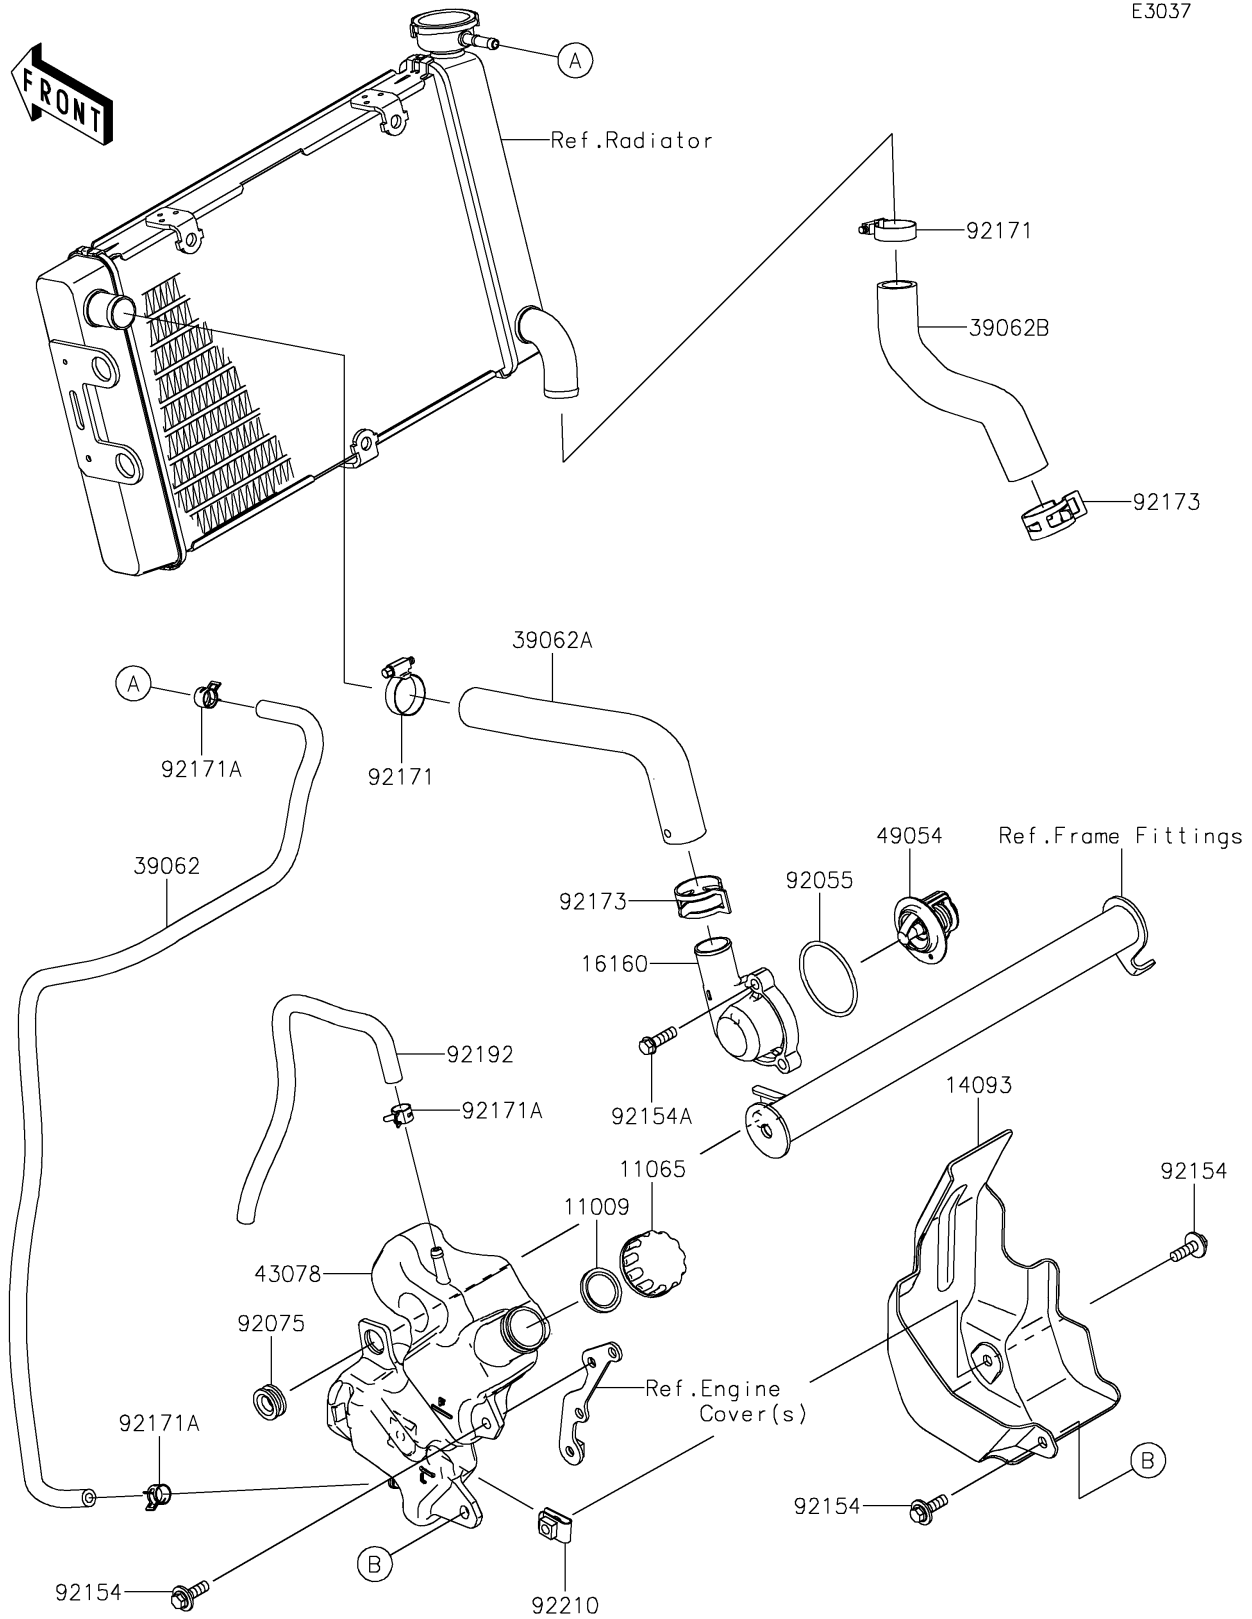

2023 Vulcan® S CAFÉ

PARTS DIAGRAM

Water Pipe

E3037

2023 Vulcan® S CAFÉ

PARTS LIST

Water Pipe

ITEM NAME

PART NUMBER

QUANTITY
