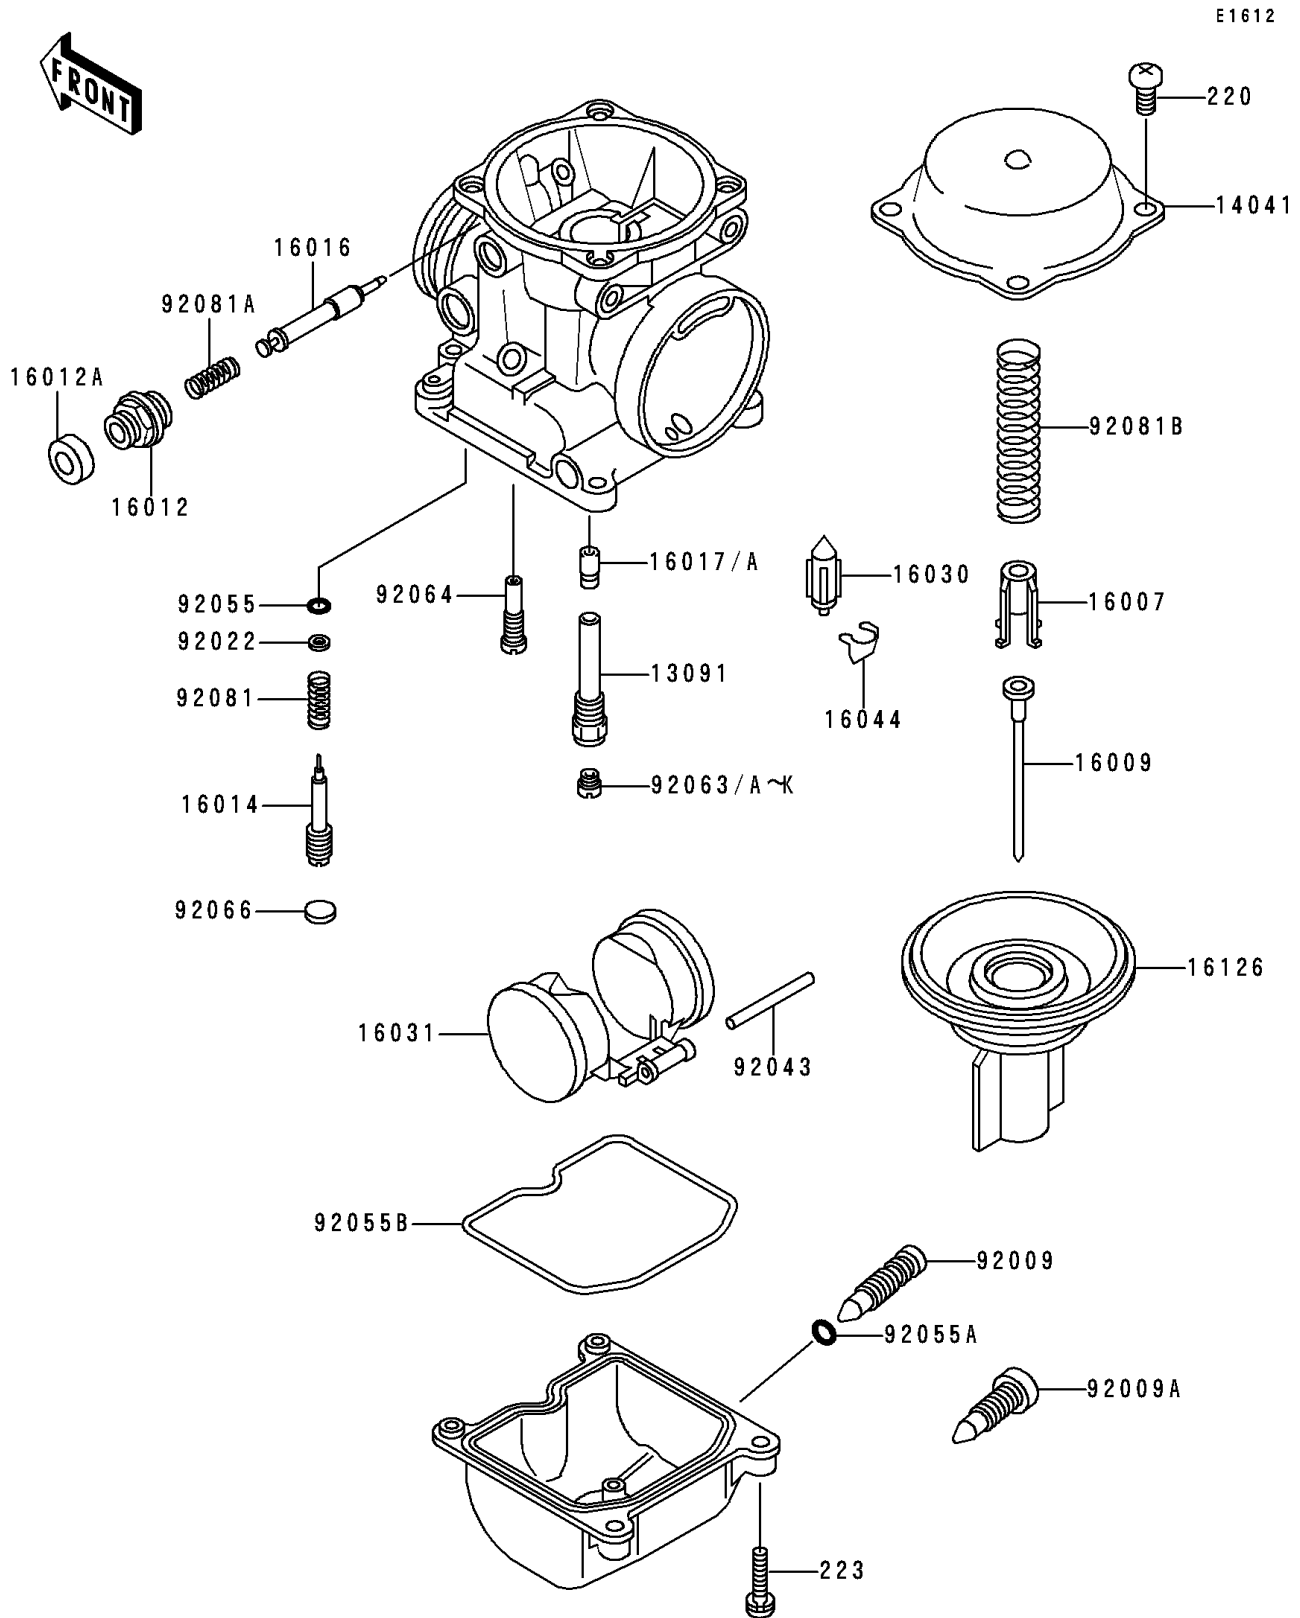

1992 Zephyr 750

PARTS DIAGRAM

Carburetor Parts