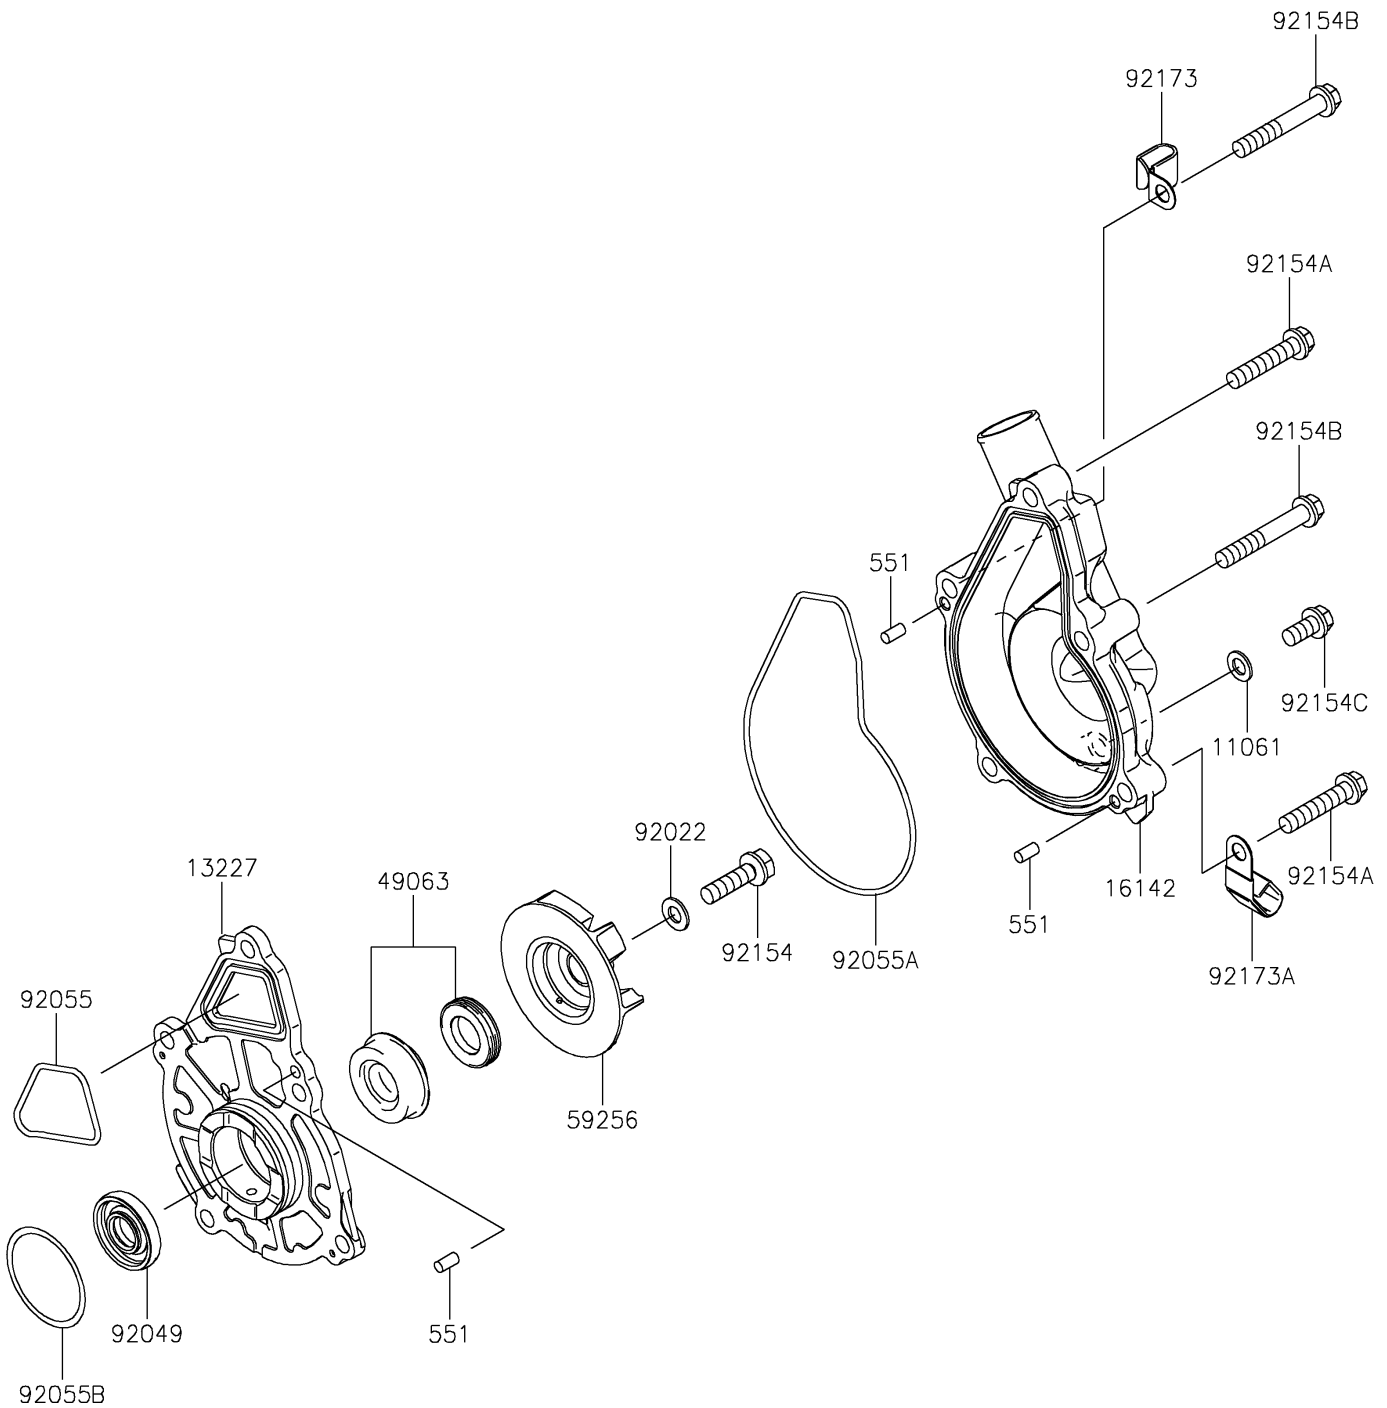

2023 Vulcan® S CAFÉ

PARTS DIAGRAM

Water Pump

E3031

2023 Vulcan[®] S CAFÉ

PARTS LIST

Water Pump

ITEM NAME

PART NUMBER

QUANTITY
