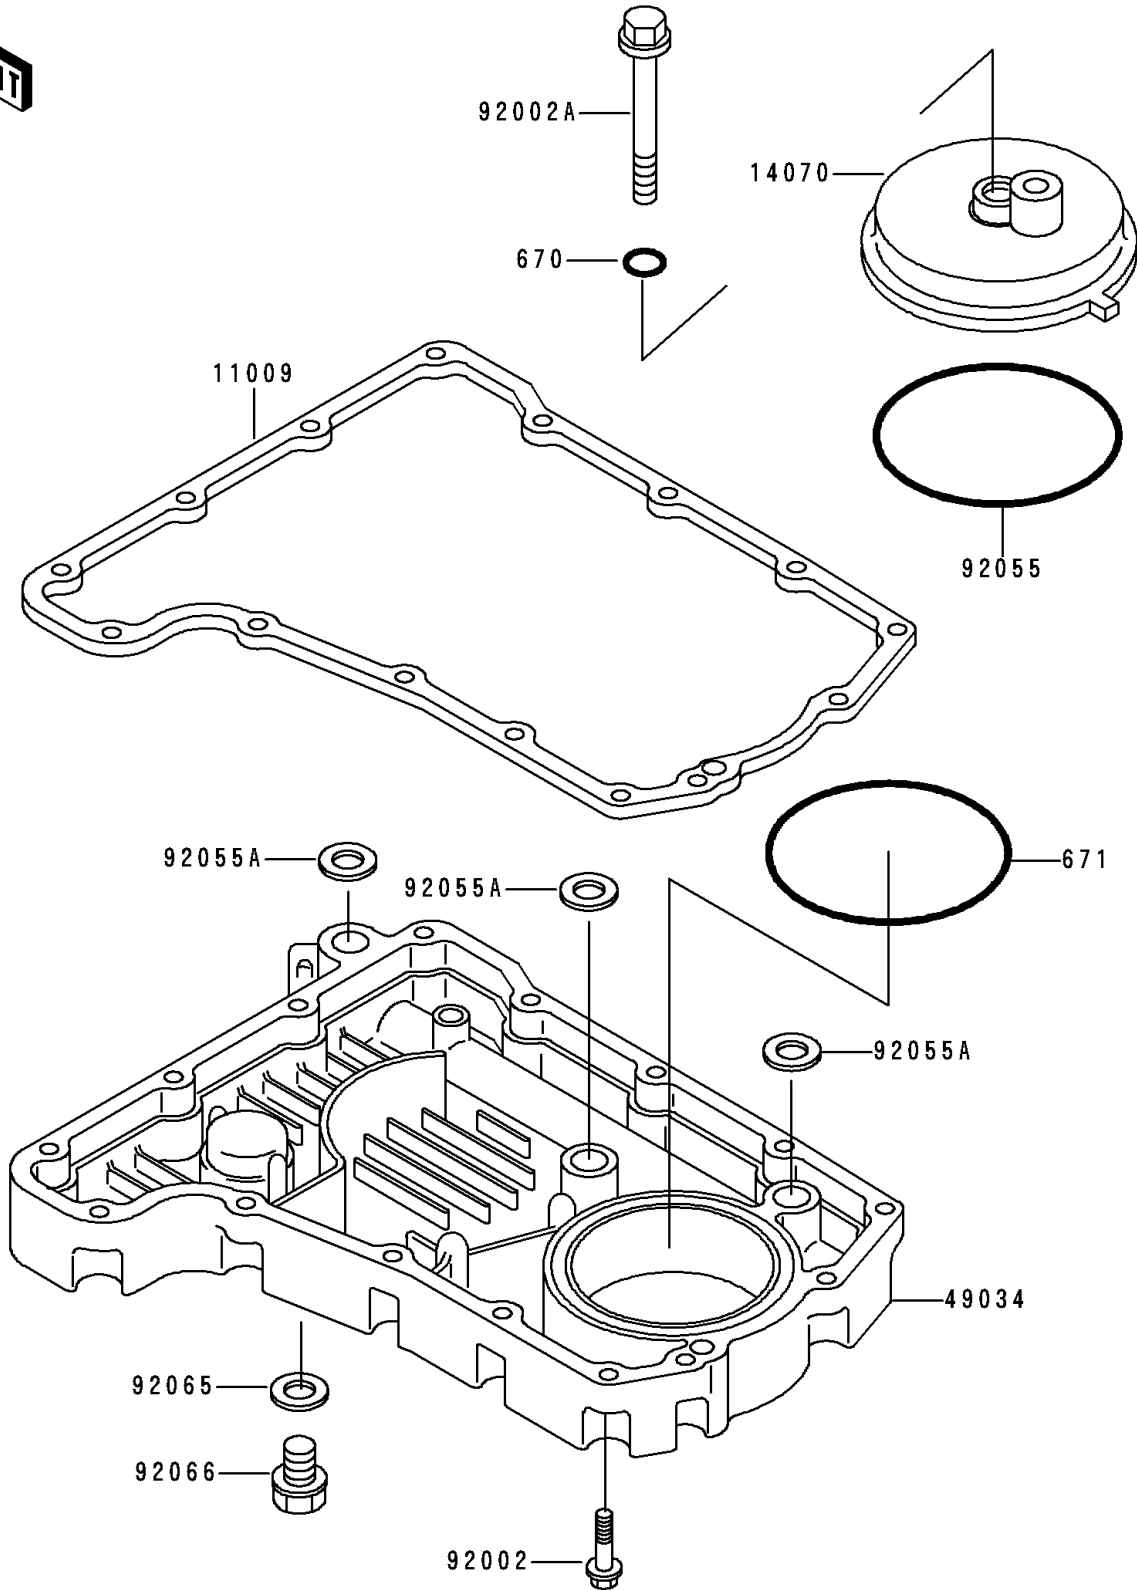

1992 Zephyr 750

PARTS DIAGRAM

Breather Body/Oil Pan

E1432

1992 Zephyr 750

PARTS LIST

Breather Body/Oil Pan

ITEM NAME

PART NUMBER

QUANTITY
