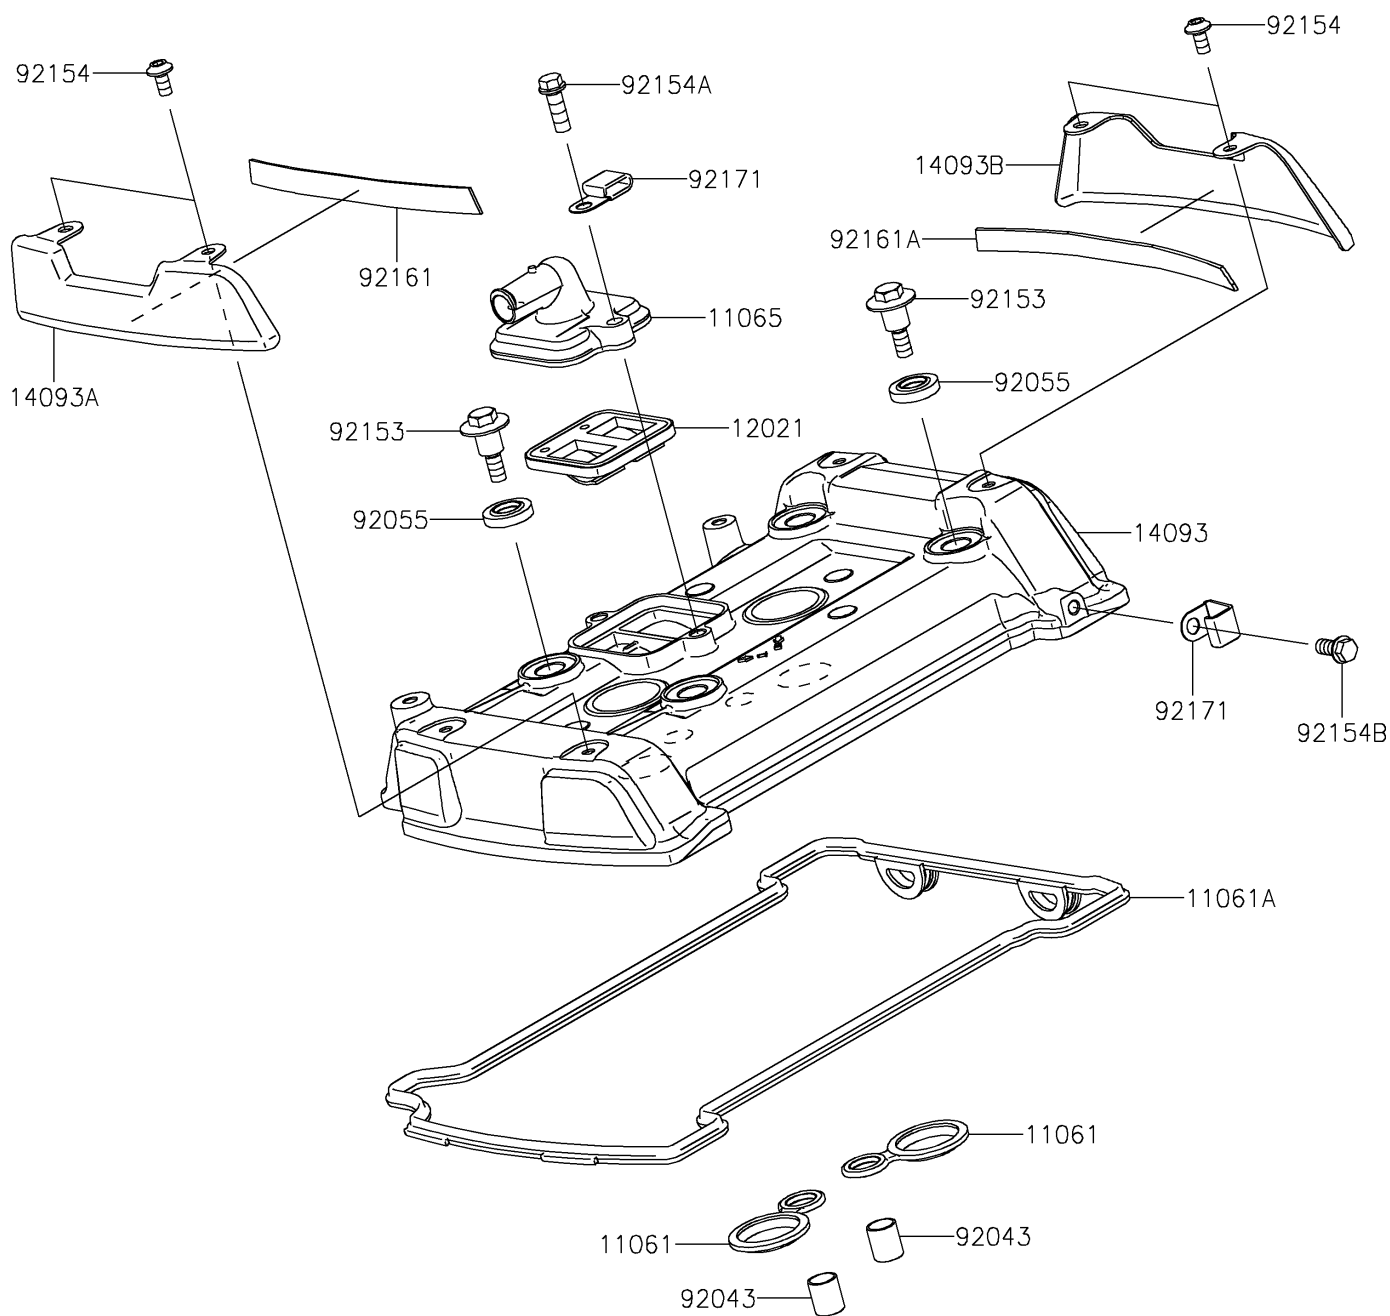

2023 Vulcan® S CAFÉ

PARTS DIAGRAM Cylinder Head Cover

E1112

2023 Vulcan® S CAFÉ

PARTS LIST

Cylinder Head Cover

ITEM NAME

PART NUMBER

QUANTITY
