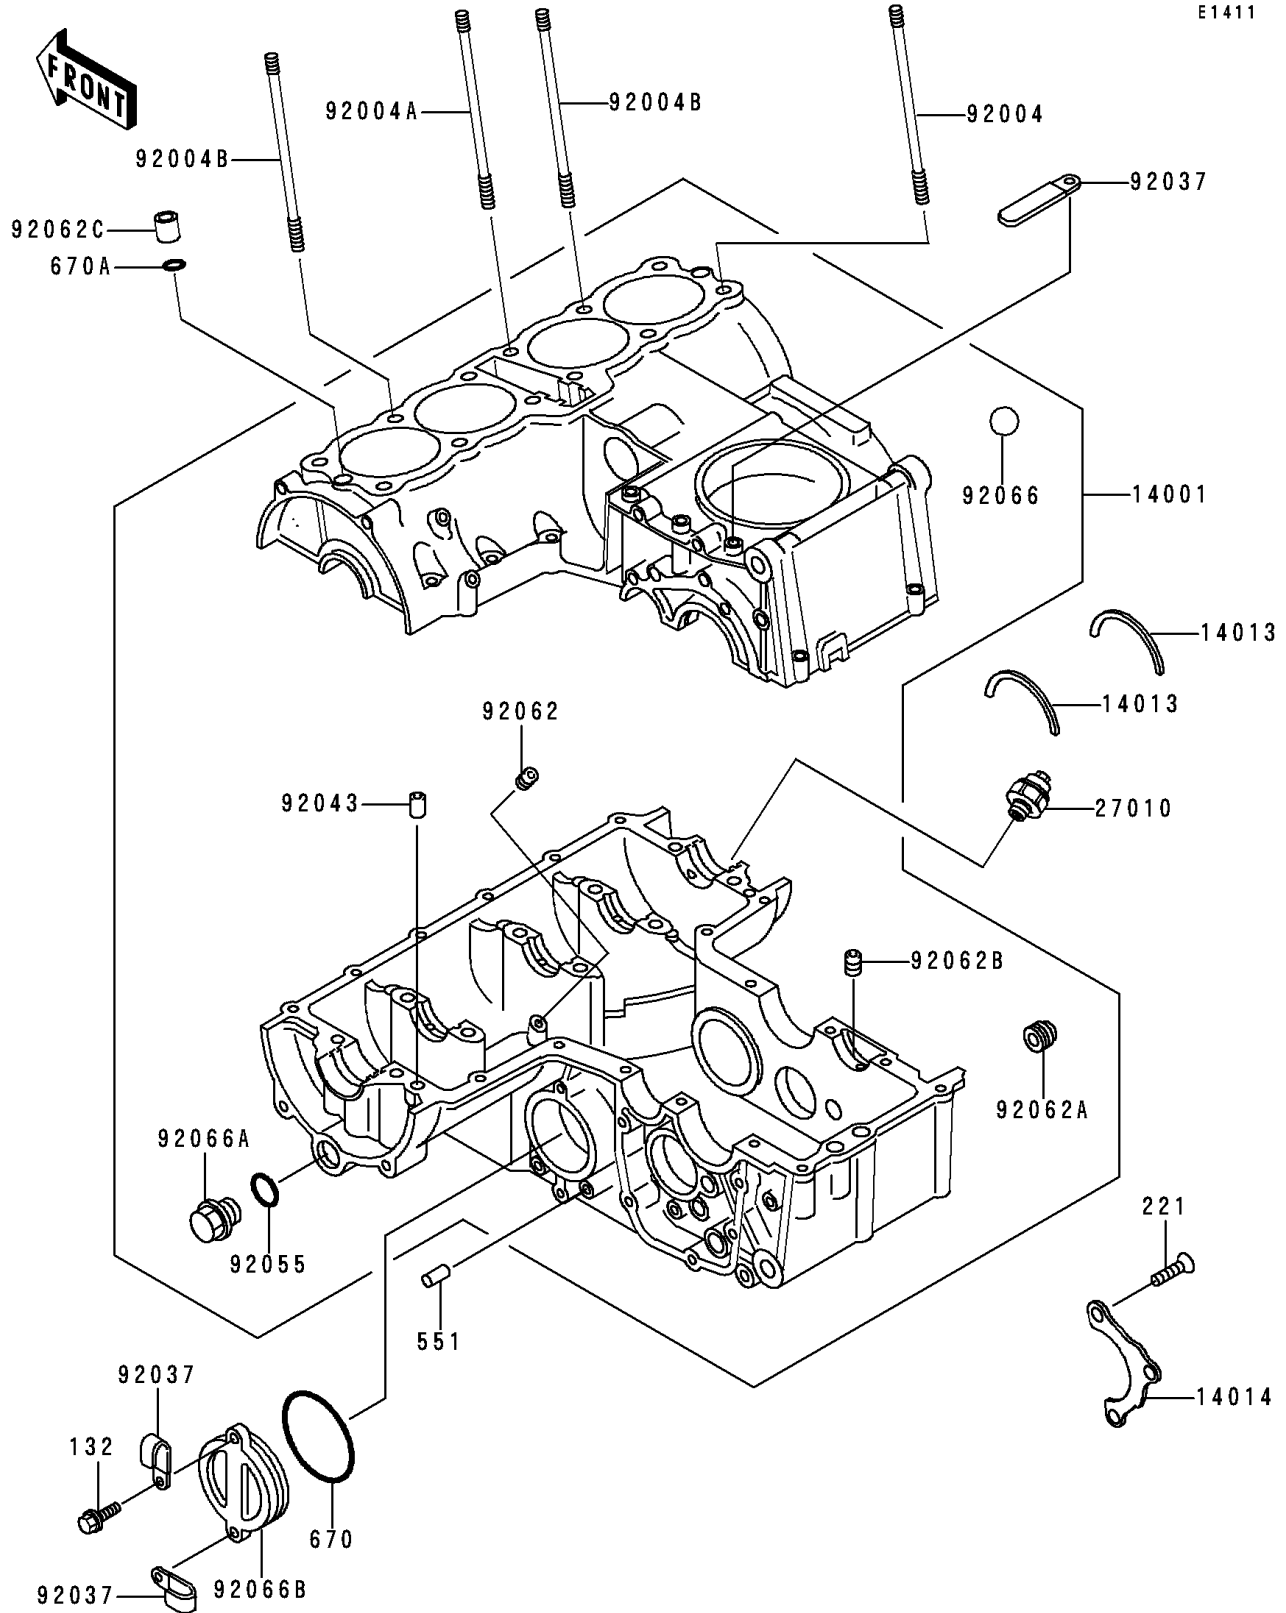

1992 Zephyr 750

PARTS DIAGRAM

Crankcase

E1411

1992 Zephyr 750

PARTS LIST

Crankcase

Kawasaki

Let the Good Times Roll®

ITEM NAME

PART NUMBER

QUANTITY
