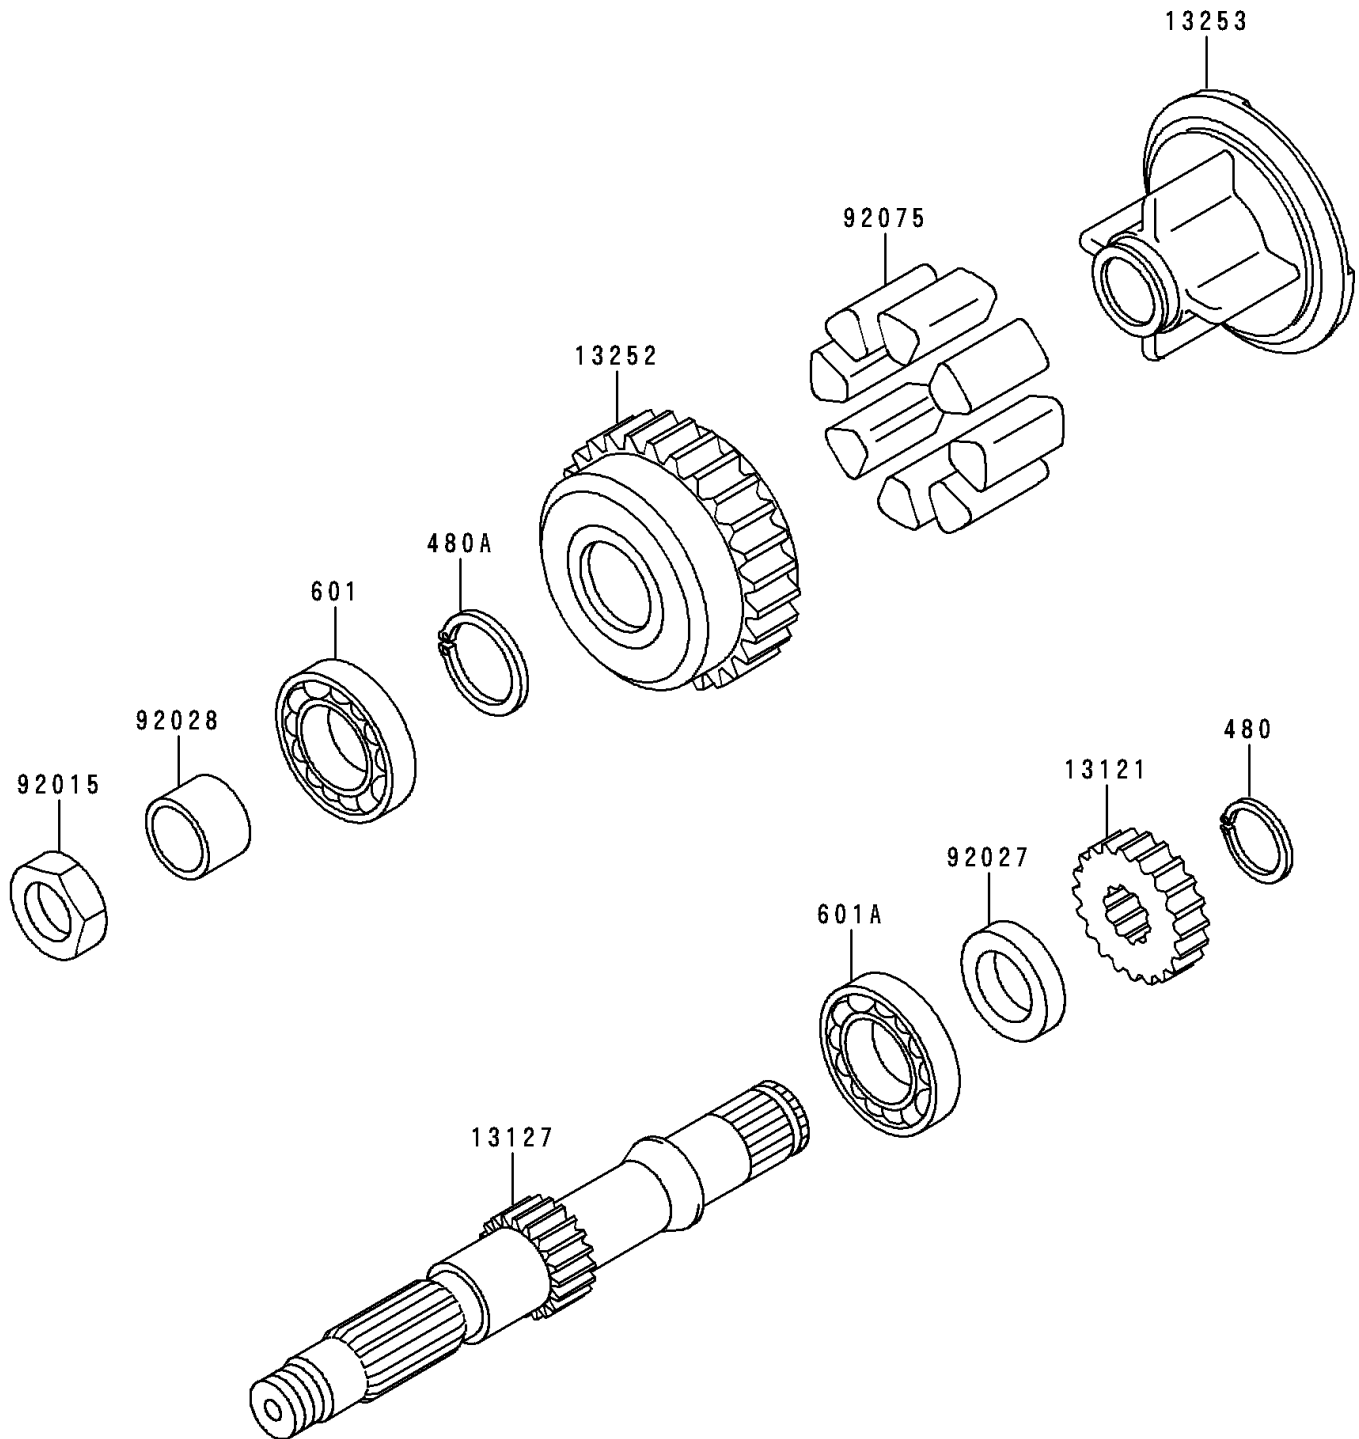

1992 Zephyr 750

PARTS DIAGRAM

Secondary Shaft

E1322

1992 Zephyr 750

PARTS LIST

Secondary Shaft

ITEM NAME

PART NUMBER

QUANTITY
