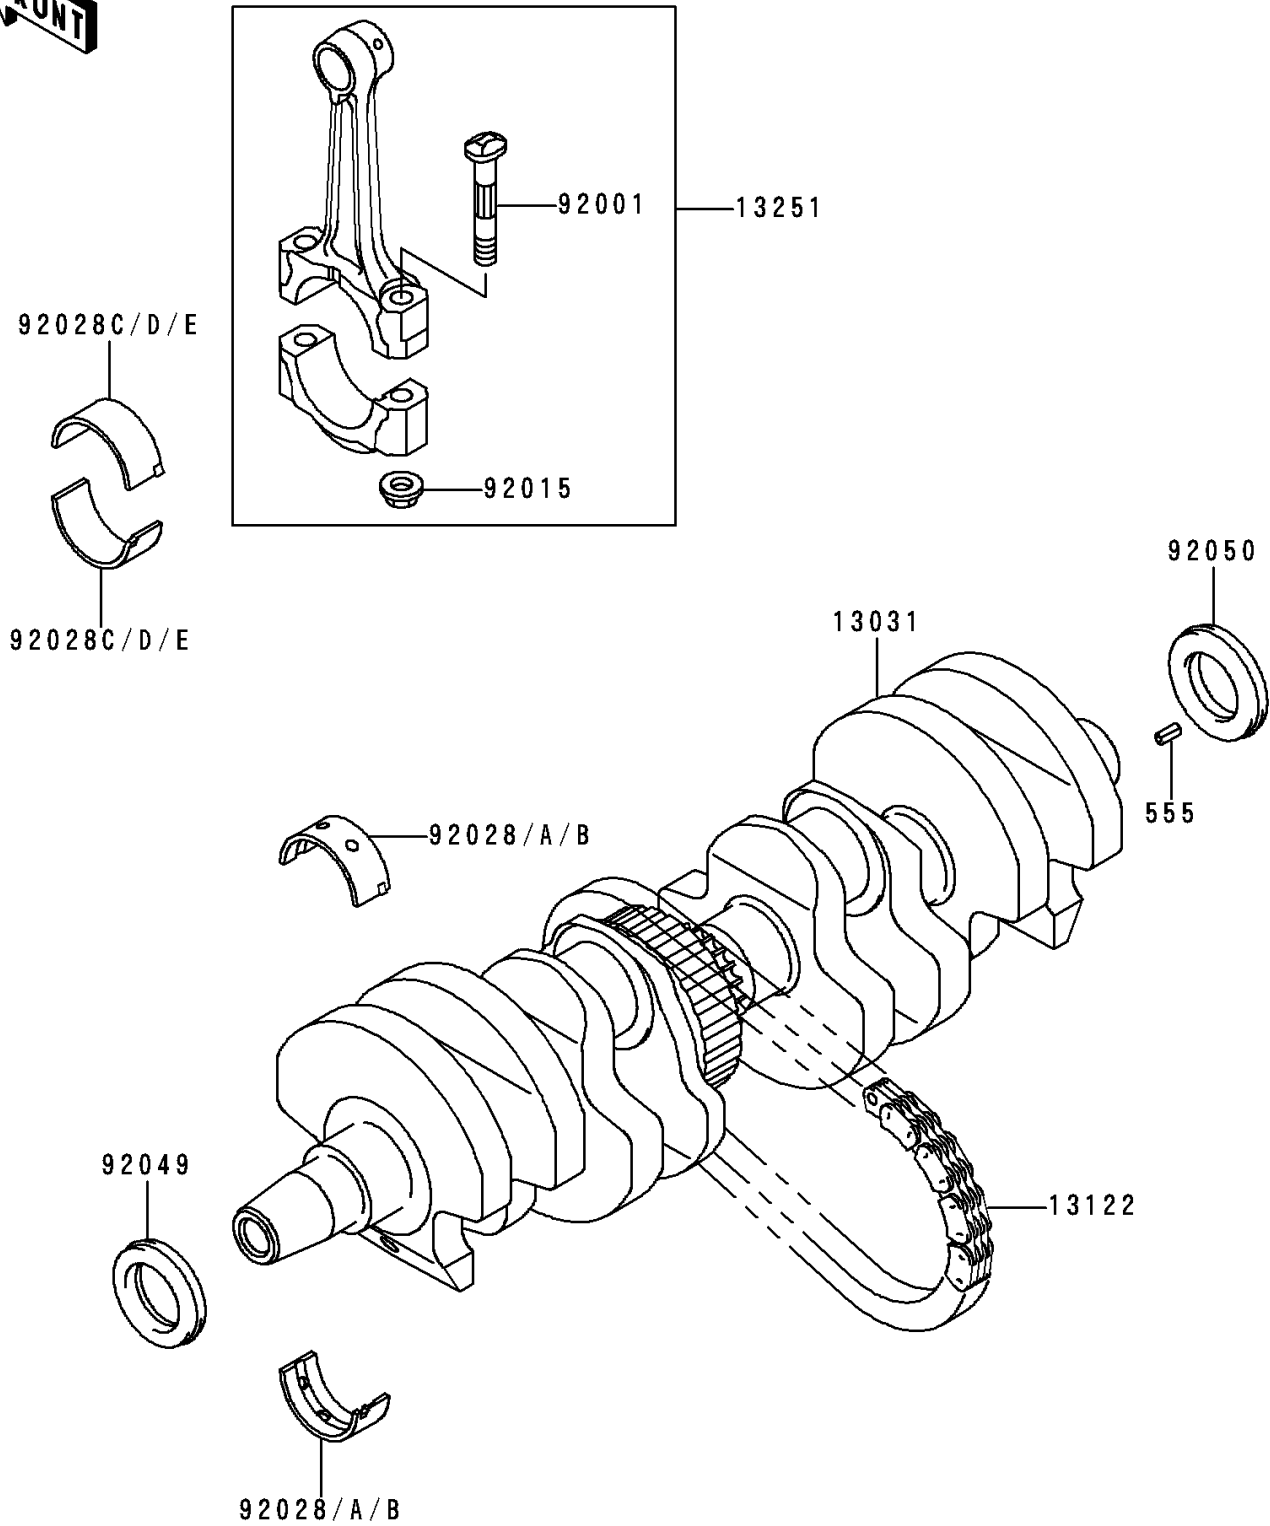

1992 Zephyr 750

PARTS DIAGRAM

Crankshaft

E1321

1992 Zephyr 750

PARTS LIST

Crankshaft

Kawasaki

Let the Good Times Roll®

ITEM NAME	PART NUMBER	QUANTITY
PIN-SPRING,4X8 (Ref # 555)	555A0408	1
CRANKSHAFT-COMP (Ref # 13031)	13031-1314	1
CHAIN,63-139X52L(TUBAKIMOTO) (Ref # 13122)	13122-007	1
ROD-ASSY-CONNECTING,J (Ref # 13251)	13251-1065-JJ	4
BOLT,CONNECTING ROD,8MM (Ref # 92001)	92001-1887	8
NUT,FLANGED,8MM (Ref # 92015)	92015-1311	8
BUSHING,CRANKSHAFT,BLUE (Ref # 92028)	92028-1100	10
BUSHING,CRANKSHAFT,BLACK (Ref # 92028A)	92028-1101	AR
BUSHING,CRANKSHAFT,BROWN (Ref # 92028B)	92028-1102	AR
BUSHING,CONNECTING ROD,BLUE (Ref # 92028C)	92028-1203	8
BUSHING,CONNECTING ROD,BLACK (Ref # 92028D)	92028-1204	AR
BUSHING,CONNECTING ROD,BROWN (Ref # 92028E)	92028-1205	AR
SEAL-OIL,HSCY25X39X7 (Ref # 92049)	92049-1090	1
SEAL-OIL,HSCY25397 (Ref # 92050)	92050-081	1