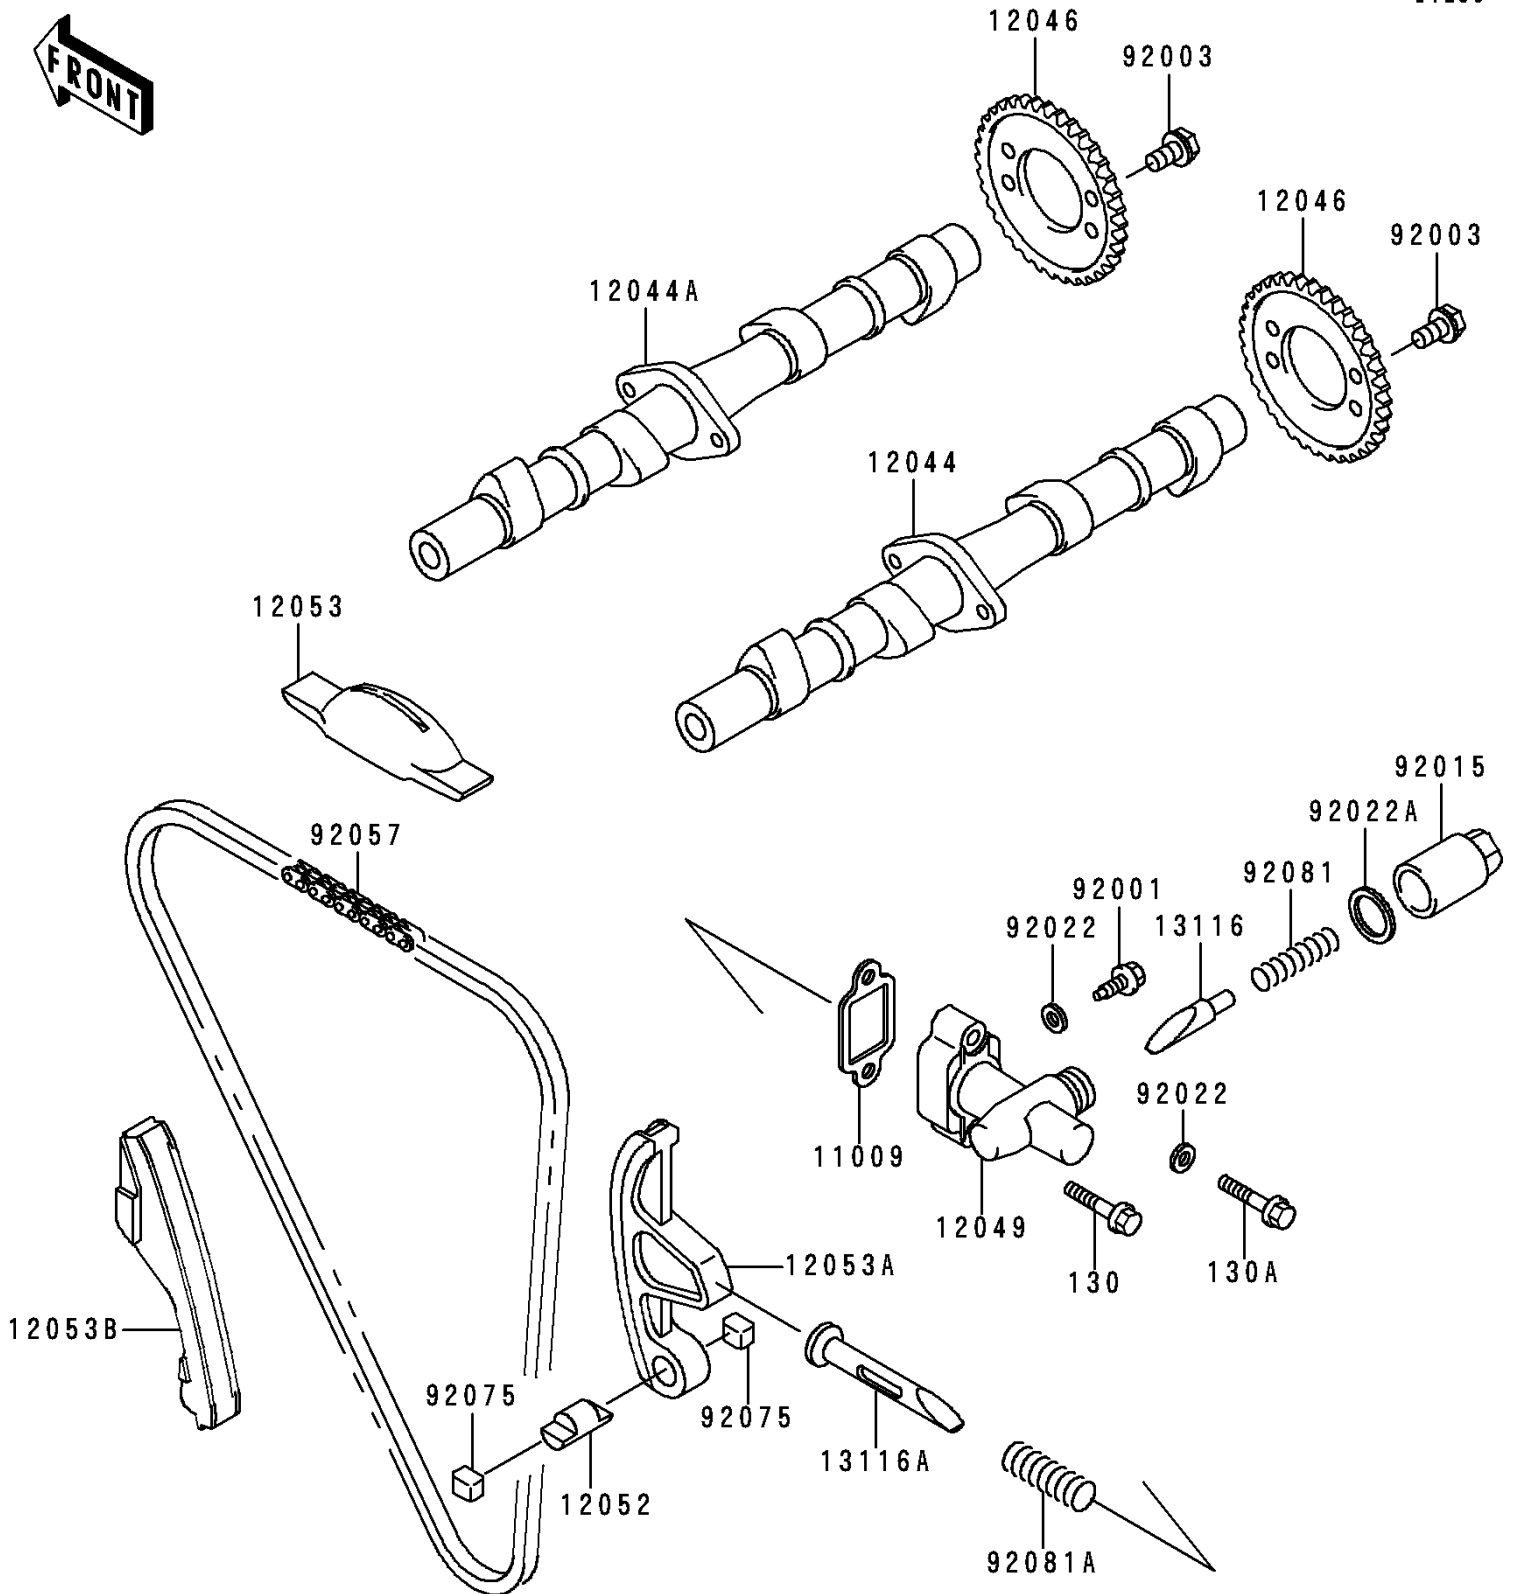

1992 Zephyr 750

PARTS DIAGRAM

Camshaft/Tensioner

Kawasaki

Let the Good Times Roll®

E1230

1992 Zephyr 750

PARTS LIST

Camshaft/Tensioner

Kawasaki

Let the Good Times Roll®

ITEM NAME

PART NUMBER

QUANTITY
