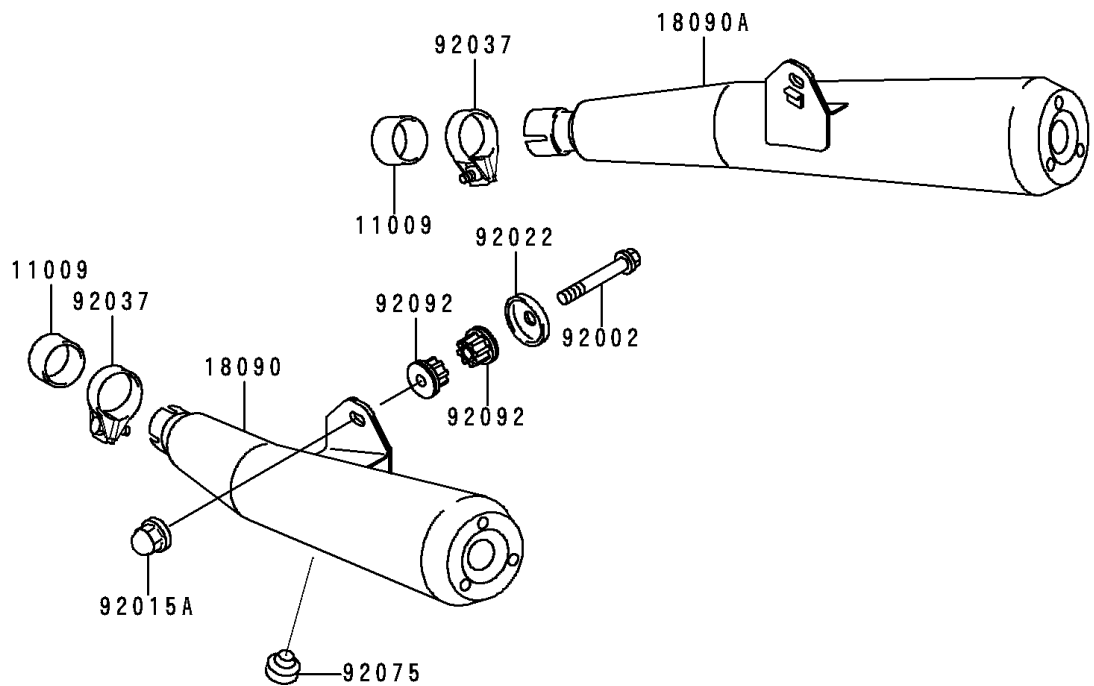

1992 Zephyr 750

PARTS DIAGRAM

Muffler

E1140

1992 Zephyr 750

PARTS LIST

Muffler

Kawasaki

Let the Good Times Roll®

ITEM NAME

PART NUMBER

QUANTITY
