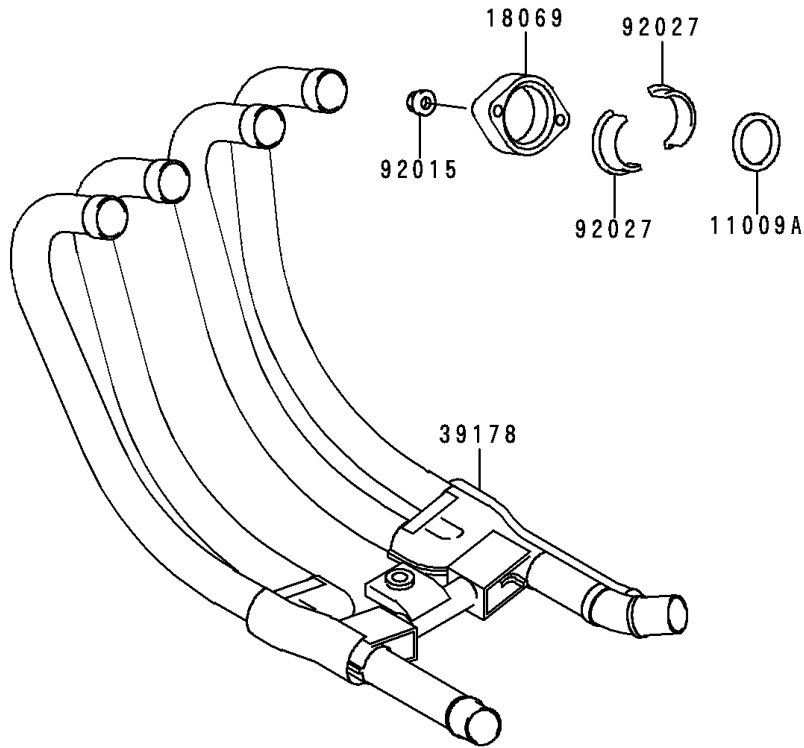

1992 Zephyr 750

PARTS DIAGRAM

Muffler

E1140

1992 Zephyr 750

PARTS LIST

Muffler

Kawasaki

Let the Good Times Roll®

ITEM NAME

PART NUMBER

QUANTITY
