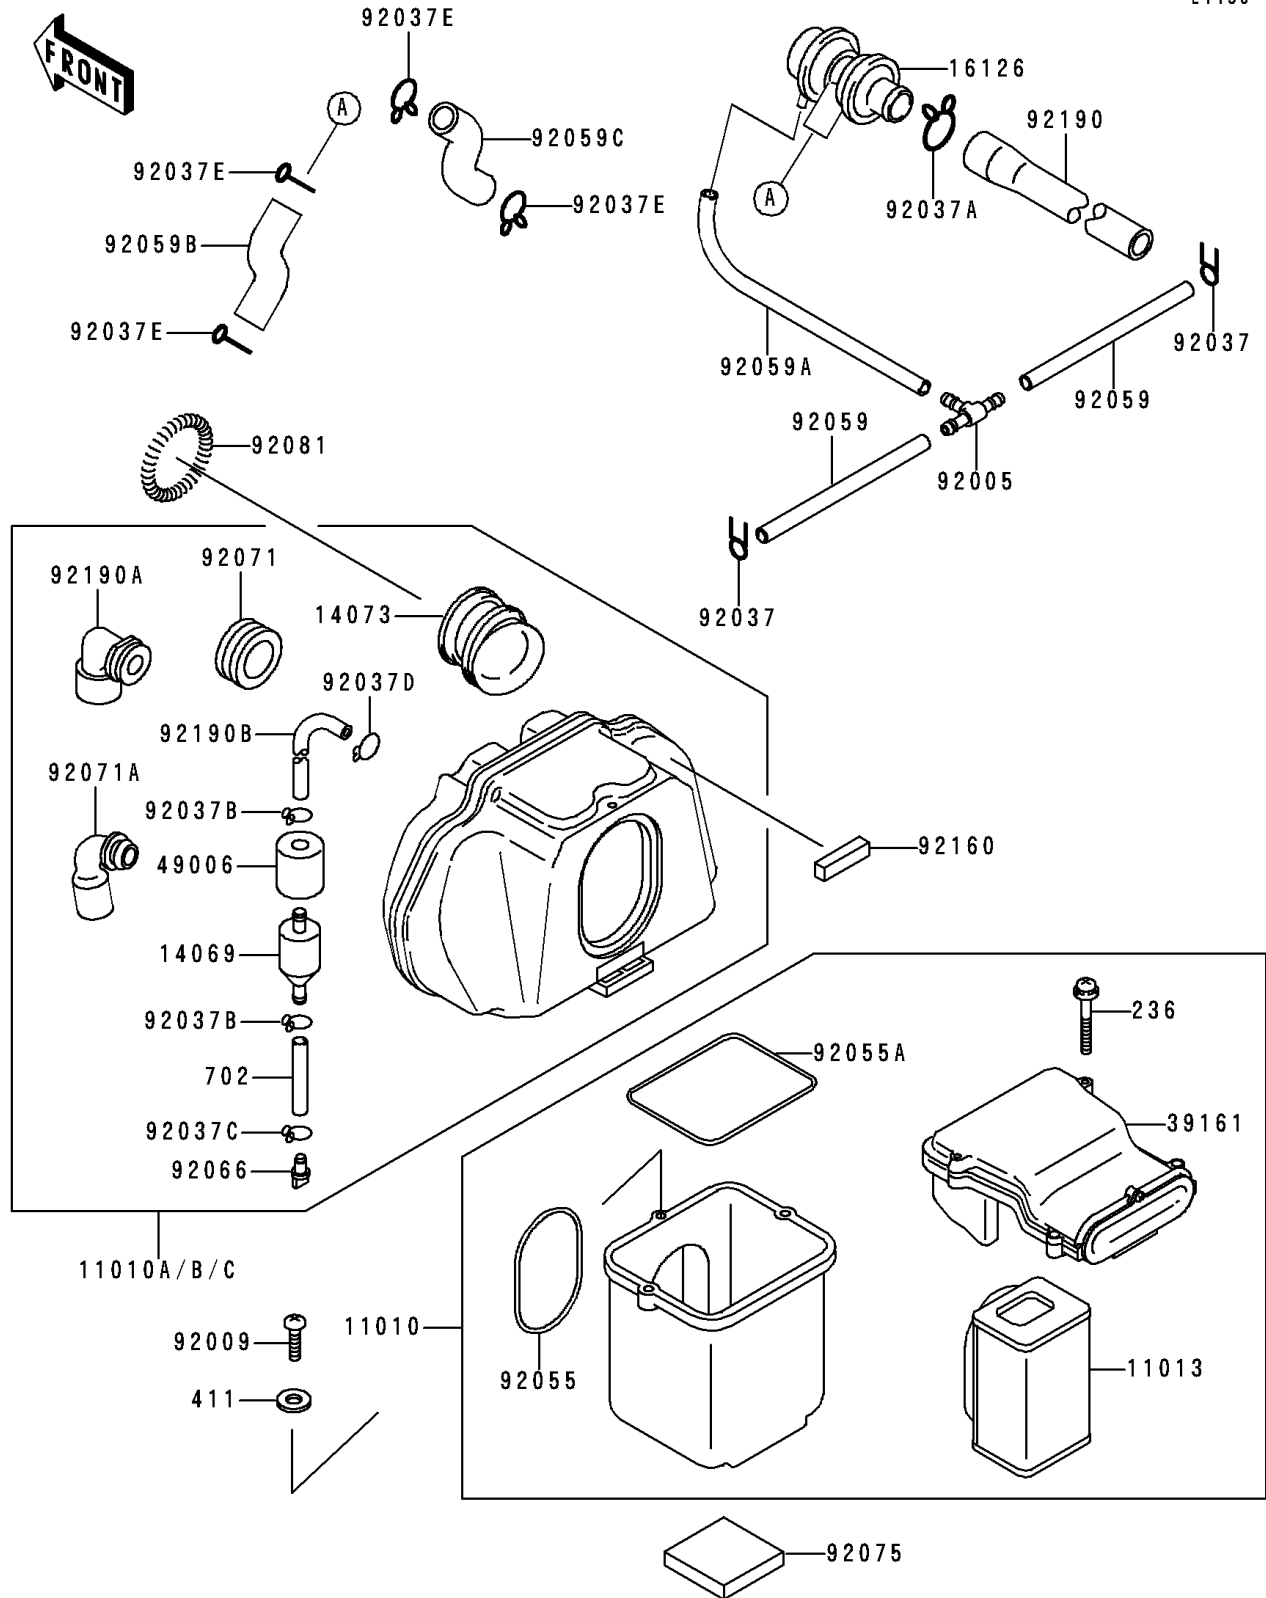

1992 Zephyr 750

PARTS DIAGRAM

Air Filter

E1130

1992 Zephyr 750

PARTS LIST

Air Filter

ITEM NAME	PART NUMBER	QUANTITY
FILTER-ASSY-AIR (Ref # 11010)	11010-1424	1
FILTER-ASSY-AIR (Ref # 11010A)	11010-1441	1
FILTER-ASSY-AIR (Ref # 11010B)	11010-1442	1
FILTER-ASSY-AIR (Ref # 11010C)	11010-1443	1
ELEMENT-AIR FILTER (Ref # 11013)	11013-1157	1
BREATHER (Ref # 14069)	14069-1051	1
DUCT,CARBURETOR (Ref # 14073)	14073-1211	4
VALVE,AIR SWITCH (Ref # 16126)	16126-1005	1
SILENCER-ASSY-INTAKE (Ref # 39161)	39161-1065	1
BOOT,BREATHER (Ref # 49006)	49006-1267	1
FITTING,TUBE,T-TYPE (Ref # 92005)	92005-1017	1
SCREW,TAPPING,5X20 (Ref # 92009)	92009-1399	1
CLAMP,TUBE (Ref # 92037)	92037-072	2
CLAMP,TUBE (Ref # 92037A)	92037-1076	1
CLAMP,TUBE (Ref # 92037B)	92037-147	2
CLAMP (Ref # 92037C)	92037-1712	1
CLAMP,TUBE (Ref # 92037D)	92037-1972	1
CLAMP,TUBE (Ref # 92037E)	92037-213	4
RING-O,91MM (Ref # 92055)	92055-1137	1
RING-O,AIR FILTER CAP (Ref # 92055A)	92055-1457	1
TUBE,4X9X155 (Ref # 92059)	92059-1033	2
TUBE,4X9X290 (Ref # 92059A)	92059-1043	1
TUBE,LH (Ref # 92059B)	92059-1065	1
TUBE,RH (Ref # 92059C)	92059-1066	1
PLUG,DRAIN (Ref # 92066)	92066-1211	1
GROMMET,AIR FILTER (Ref # 92071)	92071-1028	1
GROMMET,AIR FILTER (Ref # 92071A)	92071-1114	1
DAMPER,50X50X10 (Ref # 92075)	92075-1979	1
SCREW-PAN-WSP-CROS (Ref # 236)	236B0540	2

1992 Zephyr 750

PARTS LIST

Air Filter

ITEM NAME	PART NUMBER	QUANTITY
WASHER-PLAIN,5MM,BLACK (Ref # 411)	411F0500	1
TUBE-RUBBER (Ref # 702)	702A0745	1
SPRING,AIR FILTER DUCT (Ref # 92081)	92081-1422	4
DAMPER (Ref # 92160)	92160-1183	2
TUBE,VALVE-AIR FILTER (Ref # 92190)	92190-1144	1
TUBE,BREATHER (Ref # 92190A)	92190-1178	1
TUBE,AIR FILTER (Ref # 92190B)	92190-1213	1