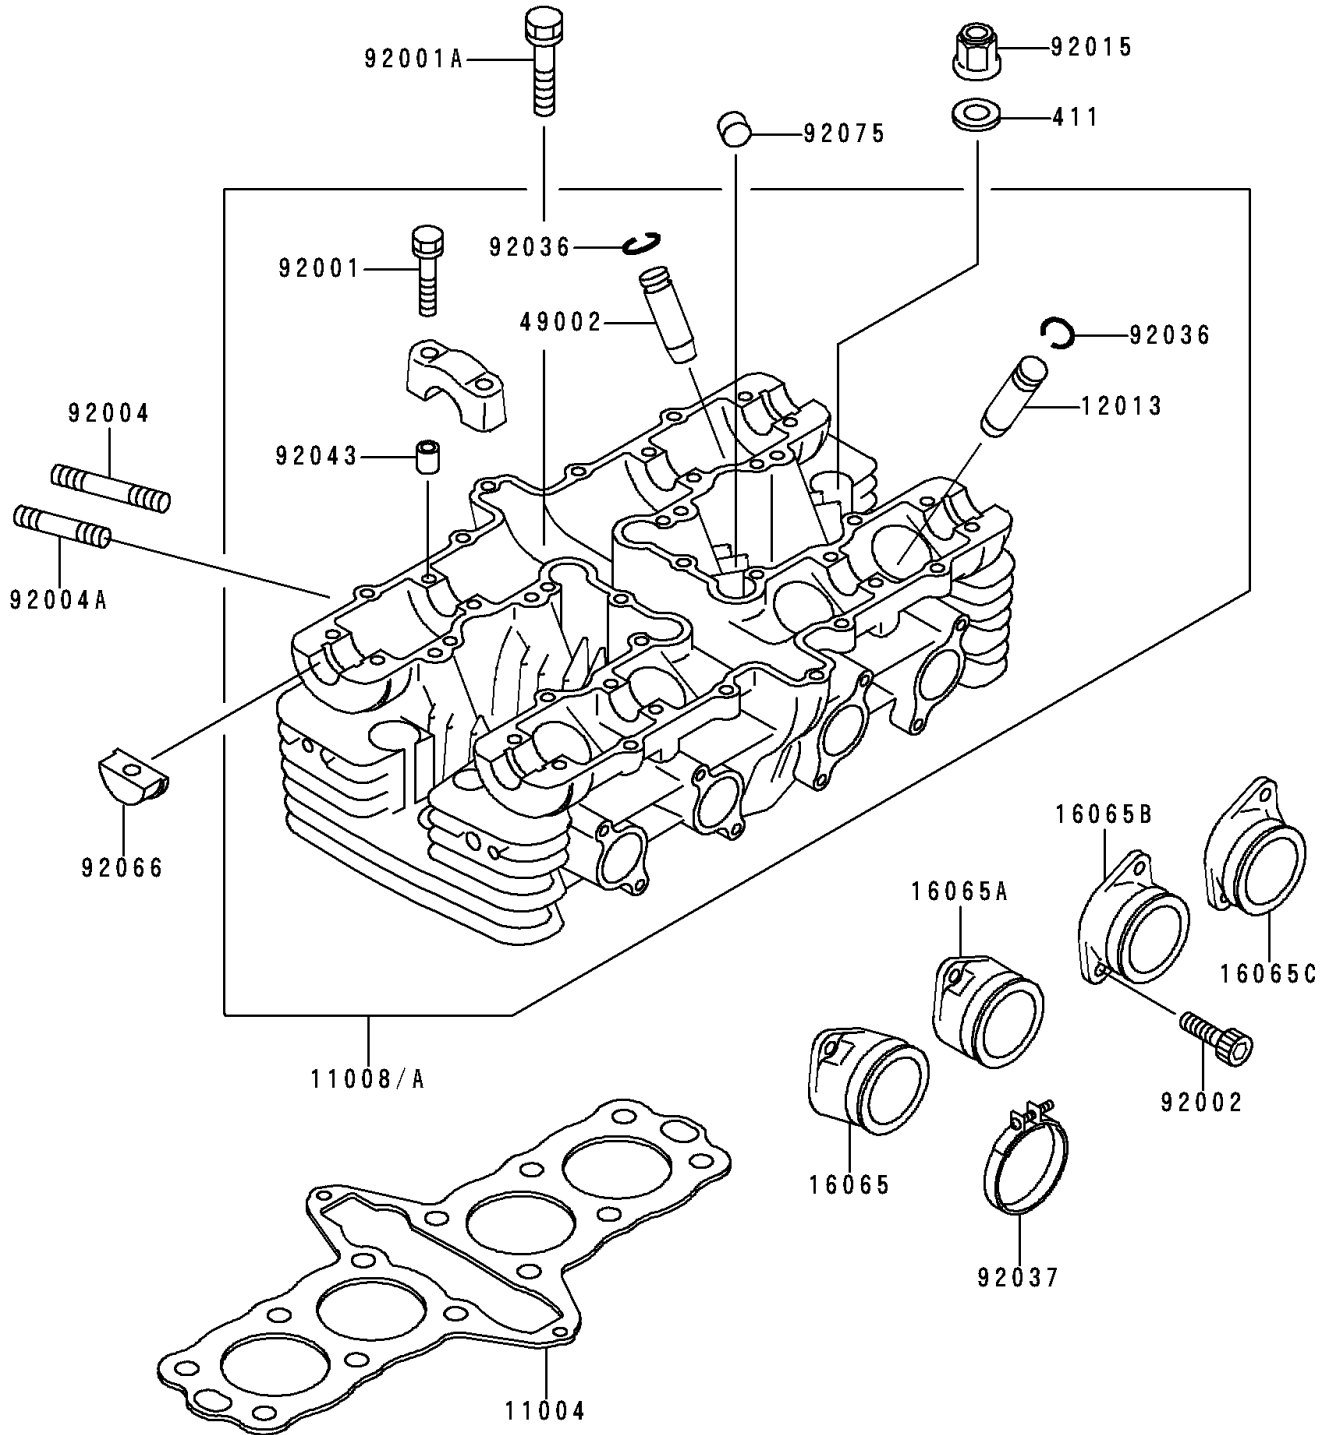

## PARTS DIAGRAM

### Cylinder Head

E1111

## PARTS LIST

### Cylinder Head

**Kawasaki**

Let the Good Times Roll®

**ITEM NAME**

**PART NUMBER**

**QUANTITY**

---