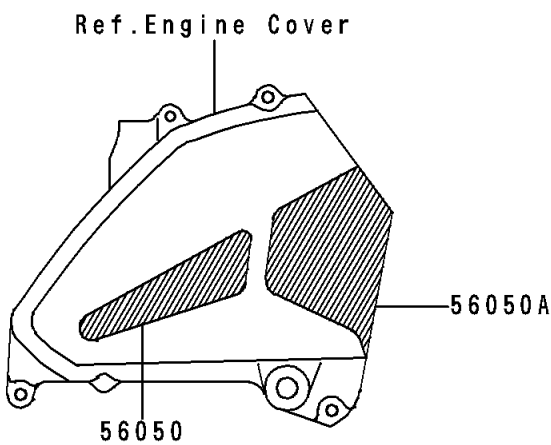

1991 Zephyr

PARTS DIAGRAM

Decal(ZR550-B1/B2)

Kawasaki

Let the Good Times Roll®

F2861

1991 Zephyr

PARTS LIST

Decal(ZR550-B1/B2)

ITEM NAME	PART NUMBER	QUANTITY
MARK,CHAIN COVER (Ref # 56050)	56050-1424	2
MARK,CHAIN COVER (Ref # 56050A)	56050-1425	2
MARK,FUEL TANK,ZEPHYR (Ref # 56050B)	56050-1527	2
MARK,FUEL TANK,ZEPHYR (Ref # 56050C)	56050-1528	2