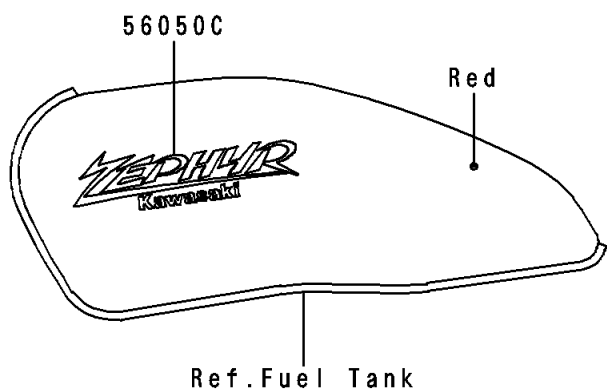

1991 Zephyr

PARTS DIAGRAM

Decal(ZR550-B1/B2)

Kawasaki

Let the Good Times Roll®

F2861

1991 Zephyr

PARTS LIST

Decal(ZR550-B1/B2)

ITEM NAME	PART NUMBER	QUANTITY
MARK,CHAIN COVER (Ref # 56050)	56050-1424	2
MARK,CHAIN COVER (Ref # 56050A)	56050-1425	2
MARK,FUEL TANK,ZEPHYR (Ref # 56050B)	56050-1527	2
MARK,FUEL TANK,ZEPHYR (Ref # 56050C)	56050-1528	2