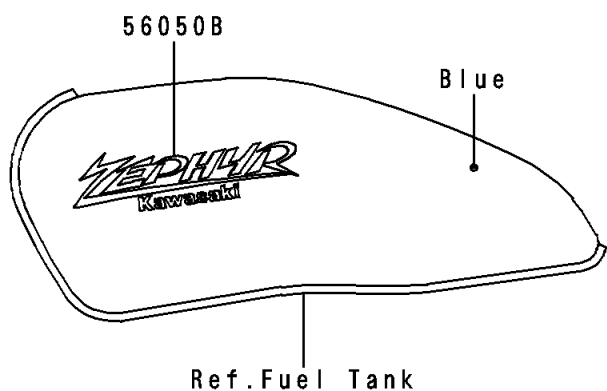

1991 Zephyr

PARTS DIAGRAM

Decal(ZR550-B1/B2)

Kawasaki

Let the Good Times Roll®

F2861

1991 Zephyr

PARTS LIST

Decal(ZR550-B1/B2)

ITEM NAME	PART NUMBER	QUANTITY
MARK,CHAIN COVER (Ref # 56050)	56050-1424	2
MARK,CHAIN COVER (Ref # 56050A)	56050-1425	2
MARK,FUEL TANK,ZEPHYR (Ref # 56050B)	56050-1527	2
MARK,FUEL TANK,ZEPHYR (Ref # 56050C)	56050-1528	2