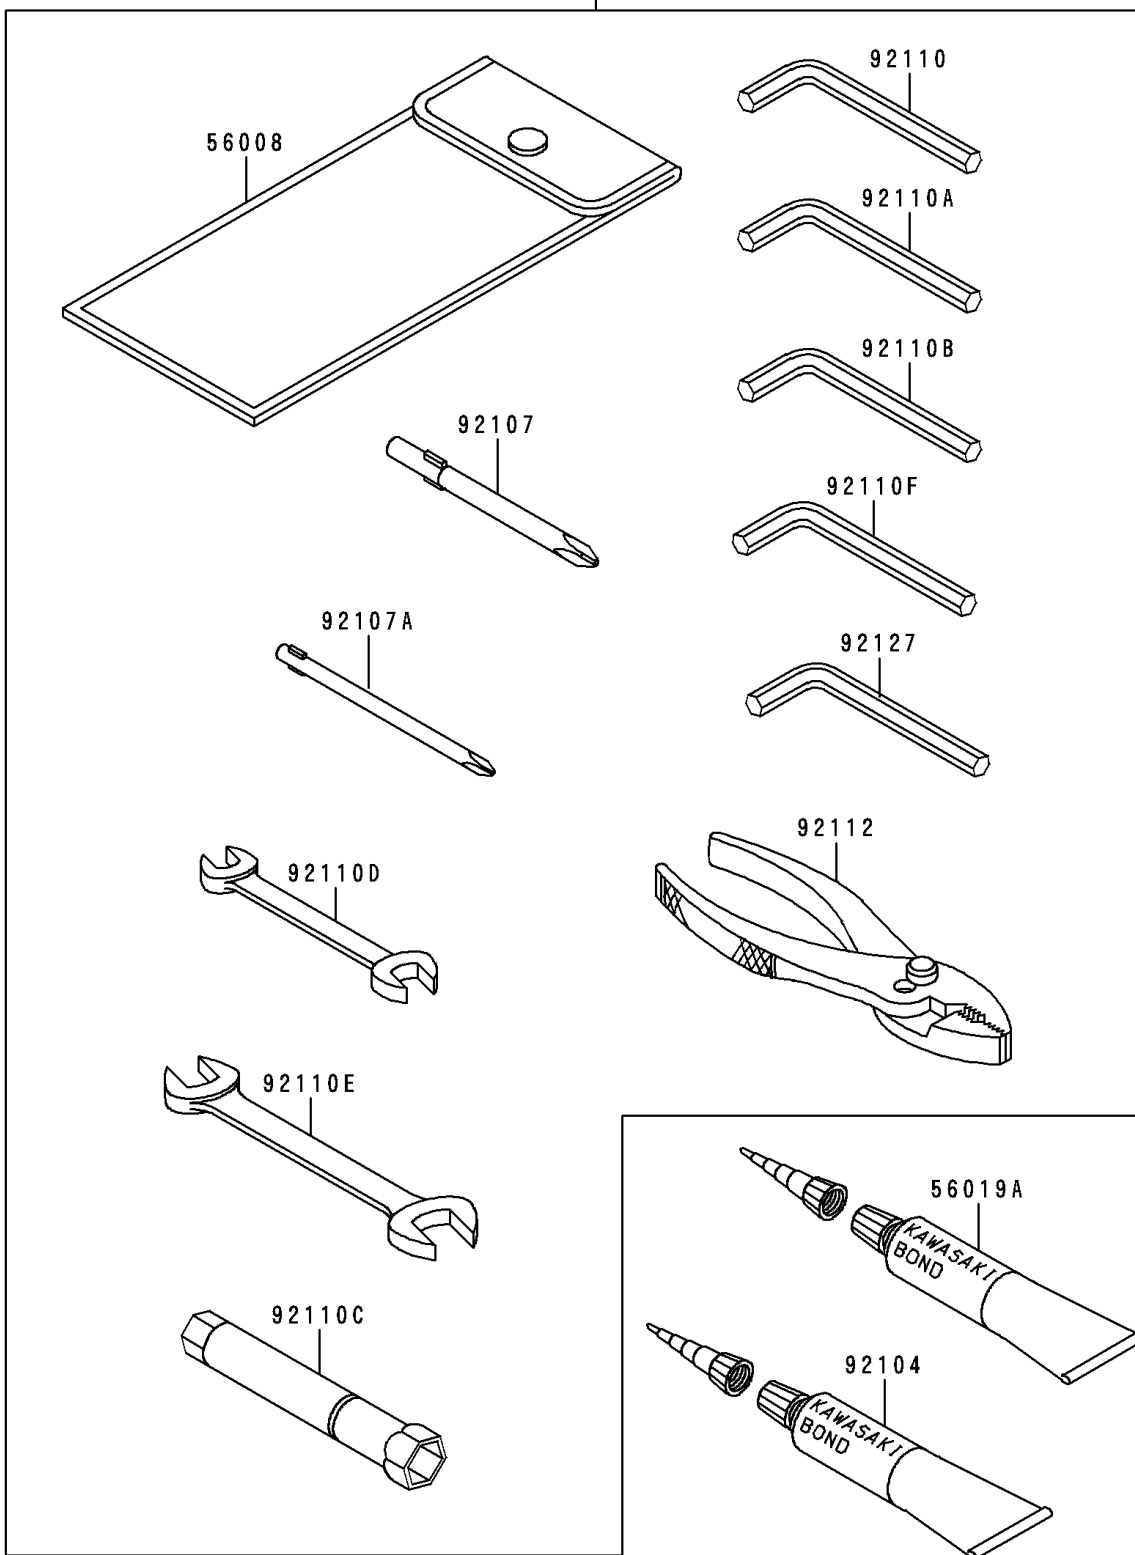

1993 Zephyr

PARTS DIAGRAM

Tool

Kawasaki

Let the Good Times Roll®

56007

F2810

1993 Zephyr

PARTS LIST

Tool

ITEM NAME

PART NUMBER

QUANTITY
