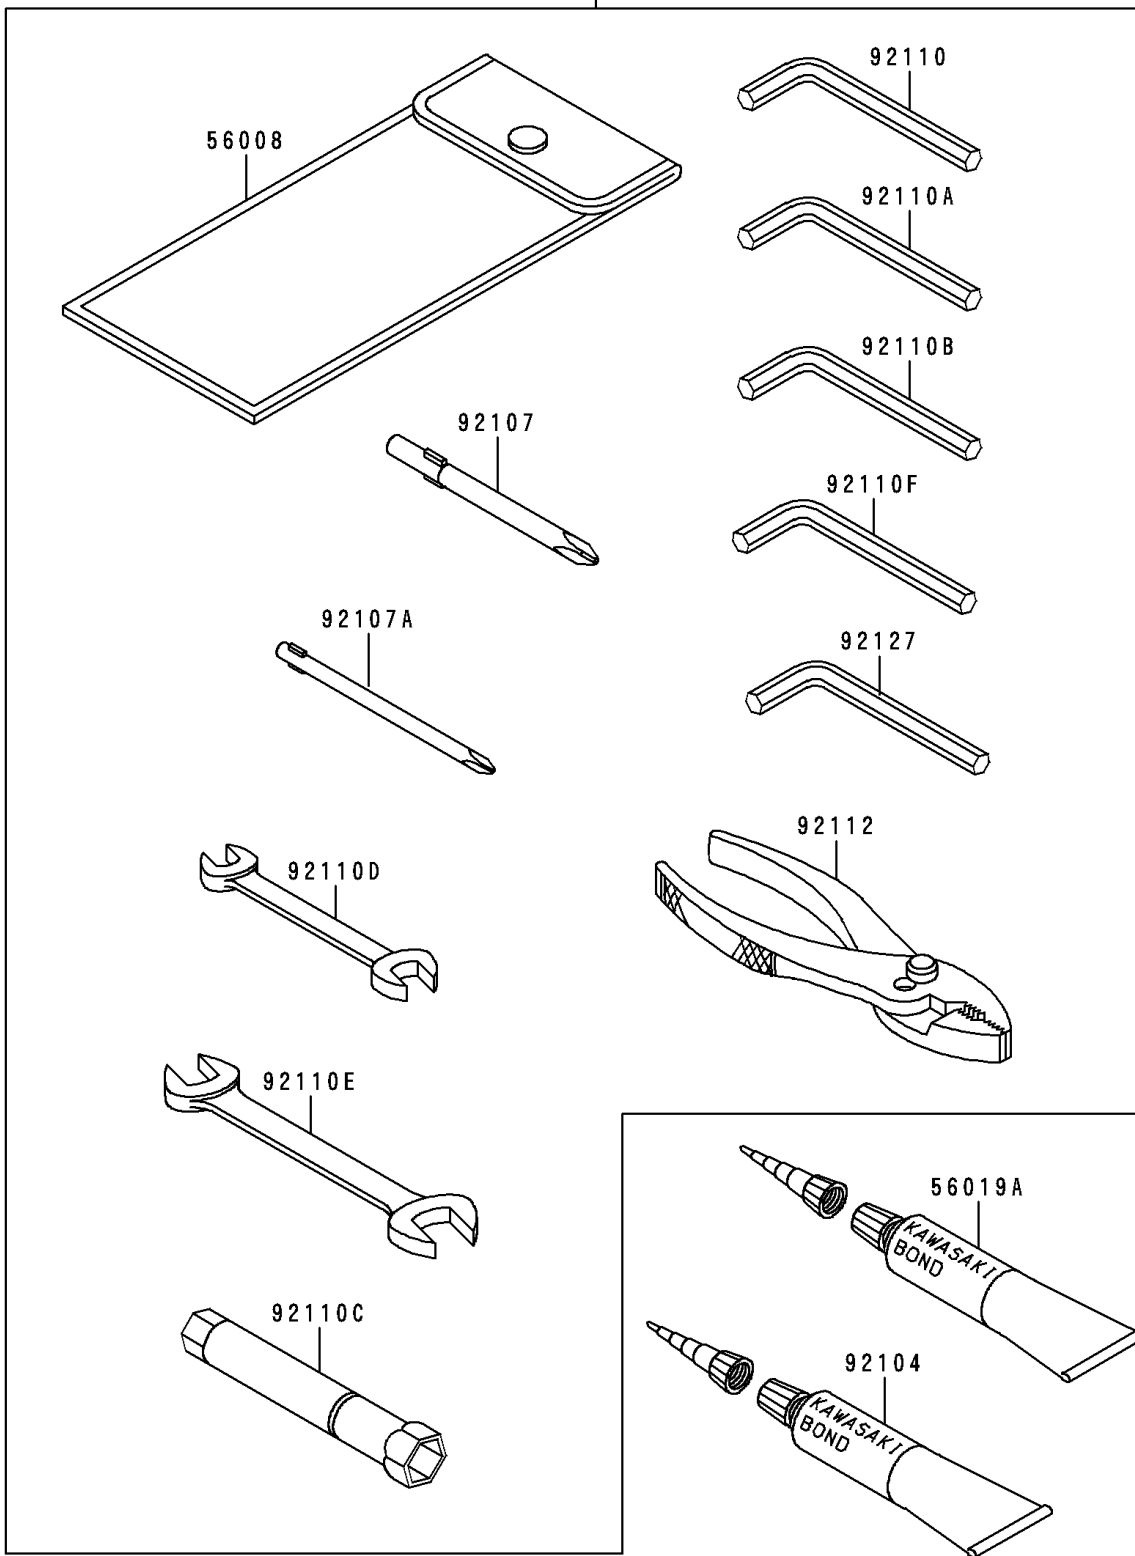

1991 Zephyr

PARTS DIAGRAM

Tool

Kawasaki

Let the Good Times Roll®

56007

F2810

1991 Zephyr

PARTS LIST

Tool

ITEM NAME	PART NUMBER	QUANTITY
TOOLKIT (Ref # 56007)	56007-1338	1
BAG,TOOL (Ref # 56008)	56008-1019	1
THREE BOND TB1211,HT/RS,WHITE (Ref # 56019A)	56019-120	1
GASKET-LIQUID,TUBE,100G,BLACK (Ref # 92104)	92104-1003	1
TOOL-DRIVER,#3PHILLIPS (Ref # 92107)	92107-005	1
TOOL-DRIVER,#2PHILLIPS (Ref # 92107A)	92107-1053	1
TOOL-WRENCH,ALLEN,5MM (Ref # 92110)	92110-1015	1
TOOL-WRENCH,ALLEN,12MM (Ref # 92110A)	92110-1104	1
TOOL-WRENCH,ALLEN,8MM (Ref # 92110B)	92110-1108	1
TOOL-WRENCH,BOX,18MM (Ref # 92110C)	92110-1111	1
TOOL-WRENCH,OPEN END,10X12 (Ref # 92110D)	92110-1152	1
TOOL-WRENCH,OPEN END,14X17 (Ref # 92110E)	92110-1153	1
TOOL-WRENCH,ALLEN,4MM (Ref # 92110F)	92110-3703	1
TOOL-PLIERS (Ref # 92112)	92112-003	1
TOOL-WRENCH,ALLEN,6MM (Ref # 92127)	92127-003	1