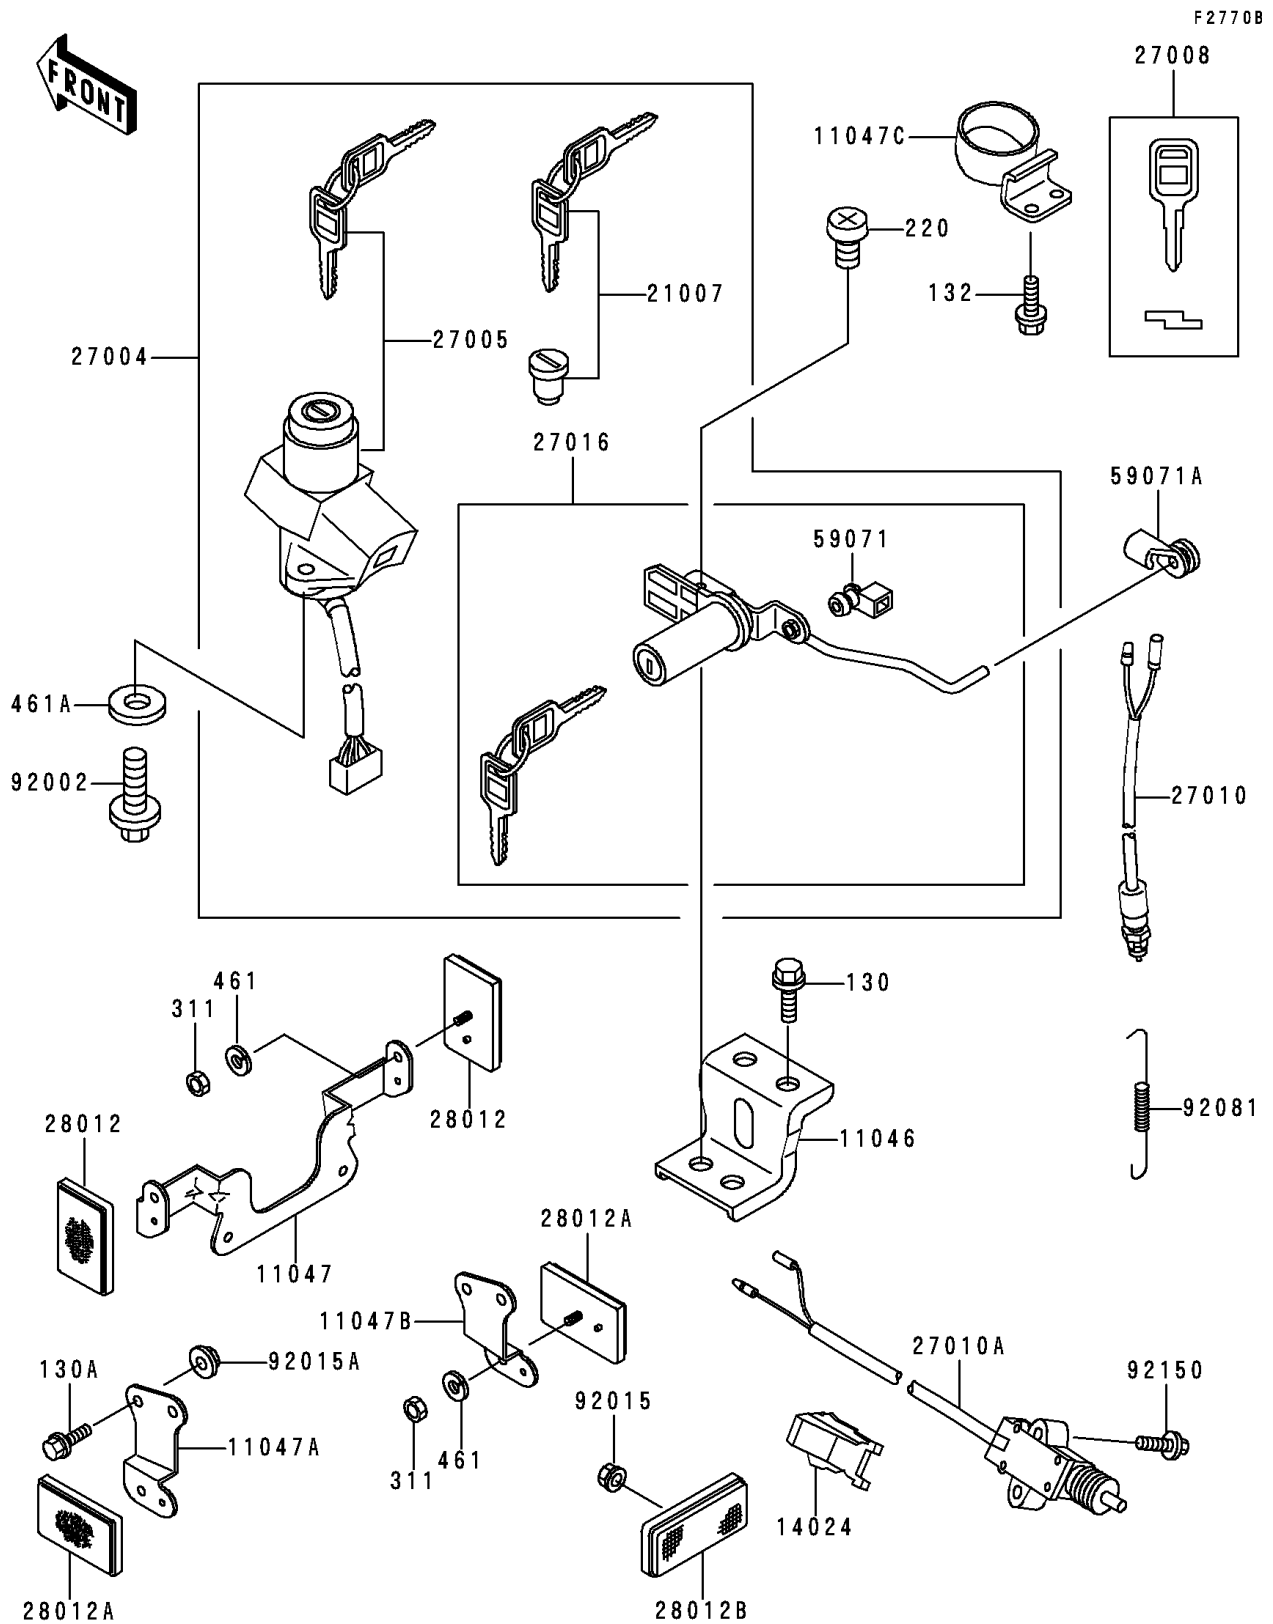

1993 Zephyr

PARTS DIAGRAM

Ignition Switch(ZR550-B3/B4)

1993 Zephyr

PARTS LIST

Ignition Switch(ZR550-B3/B4)

ITEM NAME

PART NUMBER

QUANTITY
