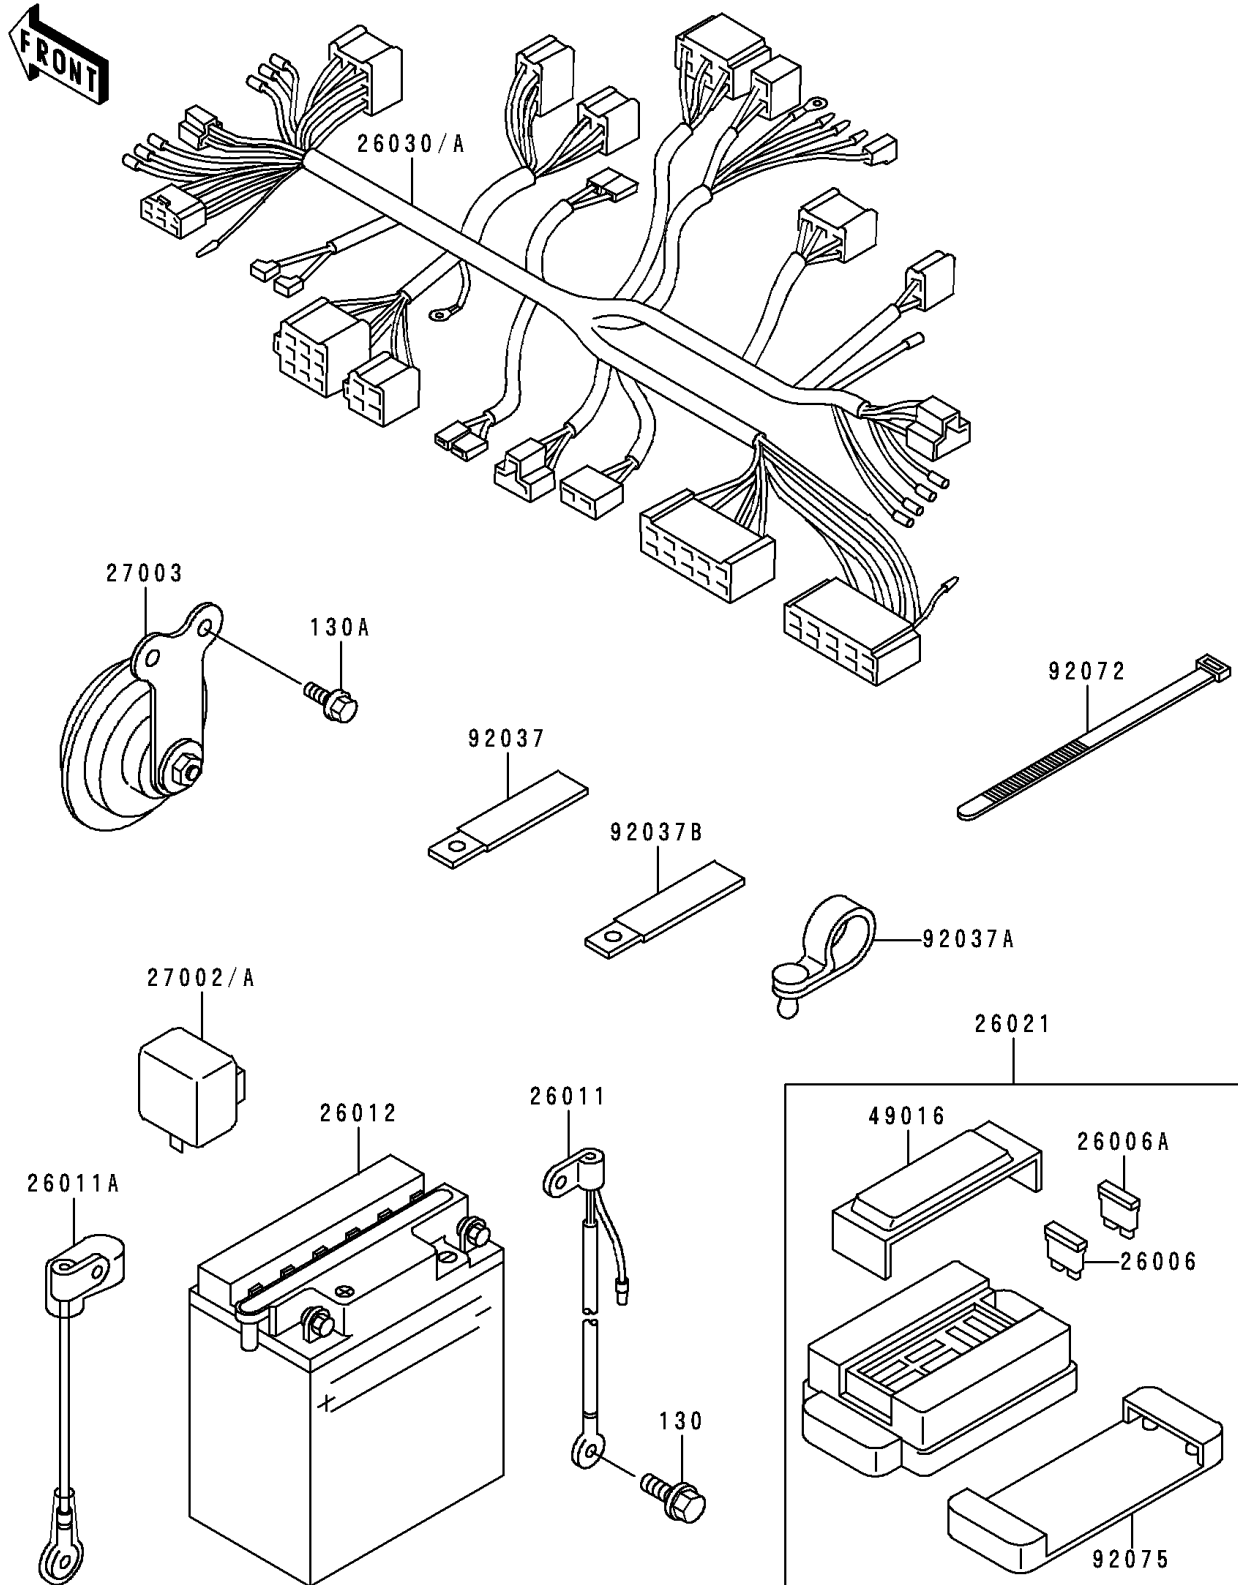

1993 Zephyr

PARTS DIAGRAM

Electrical Equipment

F2760

1993 Zephyr

PARTS LIST

Electrical Equipment

Kawasaki

Let the Good Times Roll®

ITEM NAME

PART NUMBER

QUANTITY
