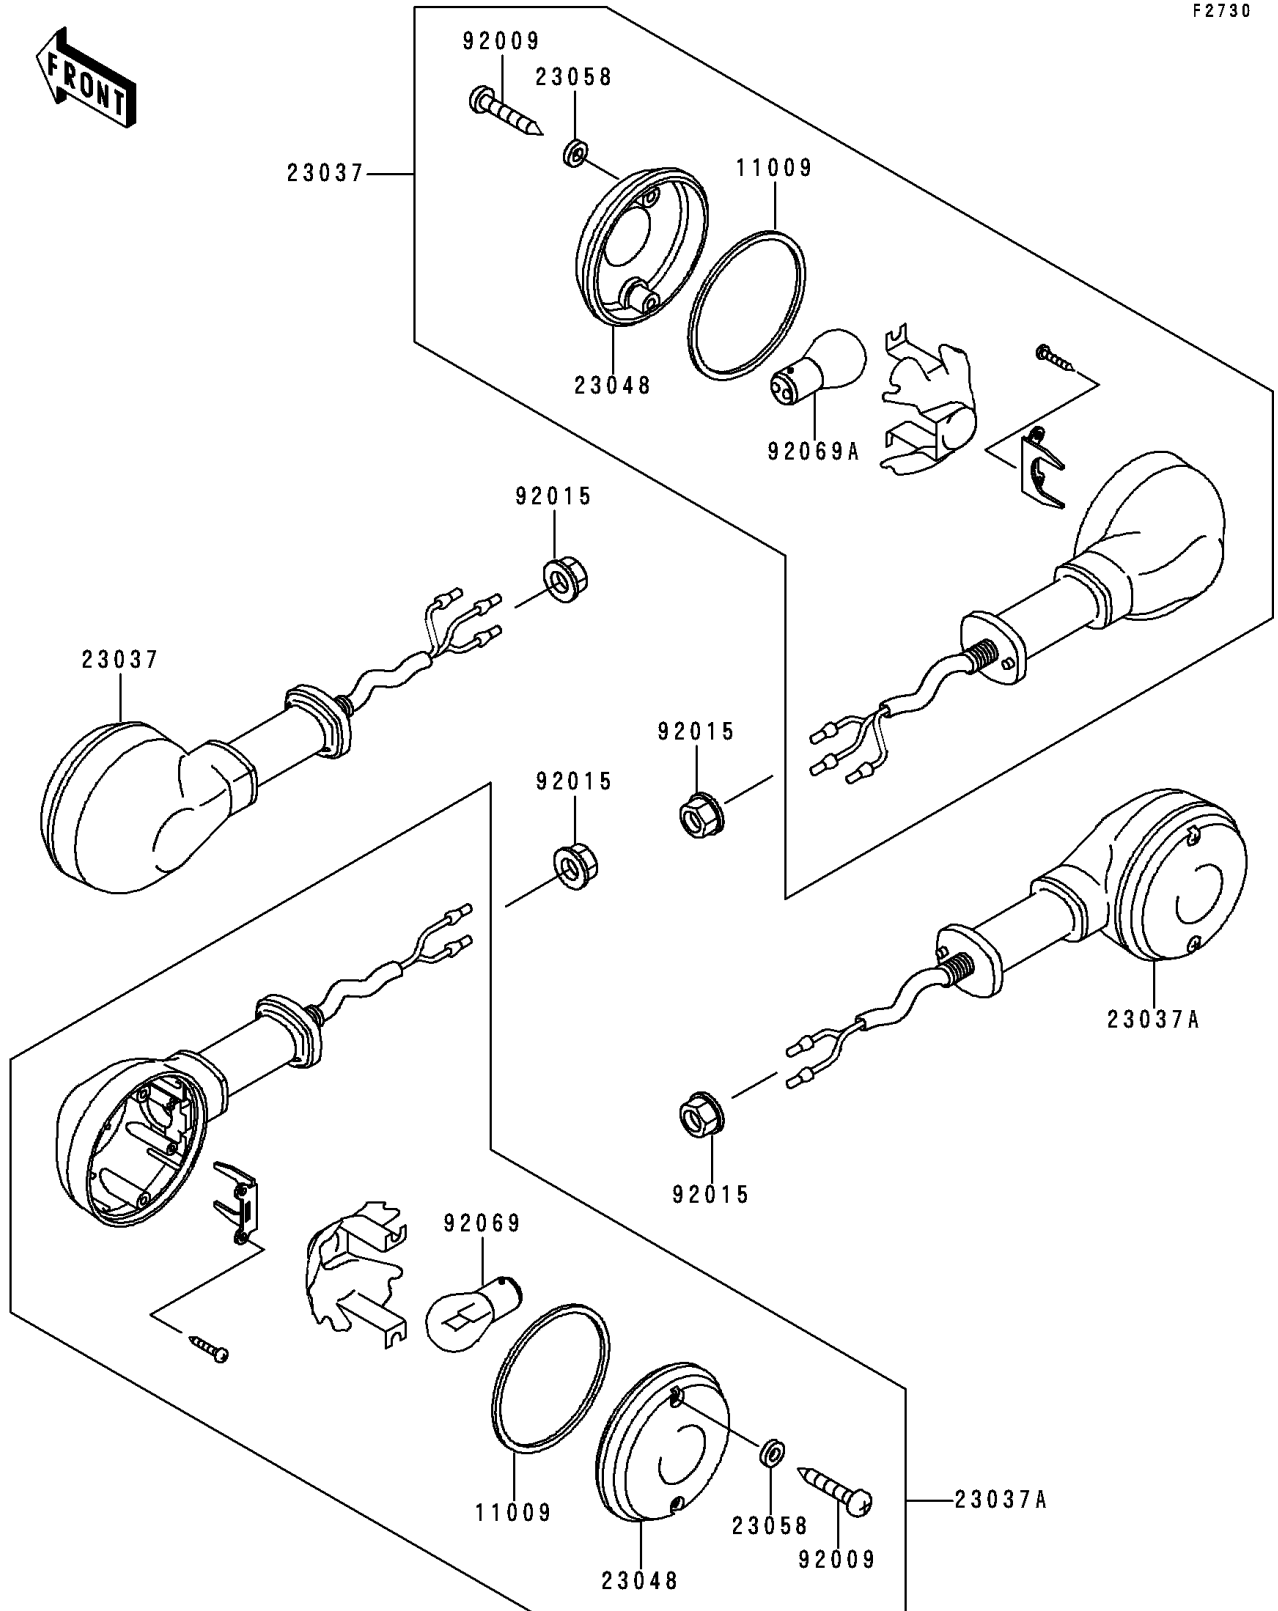

1993 Zephyr

PARTS DIAGRAM

Turn Signal

F2730

1993 Zephyr

PARTS LIST

Turn Signal

Kawasaki

Let the Good Times Roll®

ITEM NAME

PART NUMBER

QUANTITY
