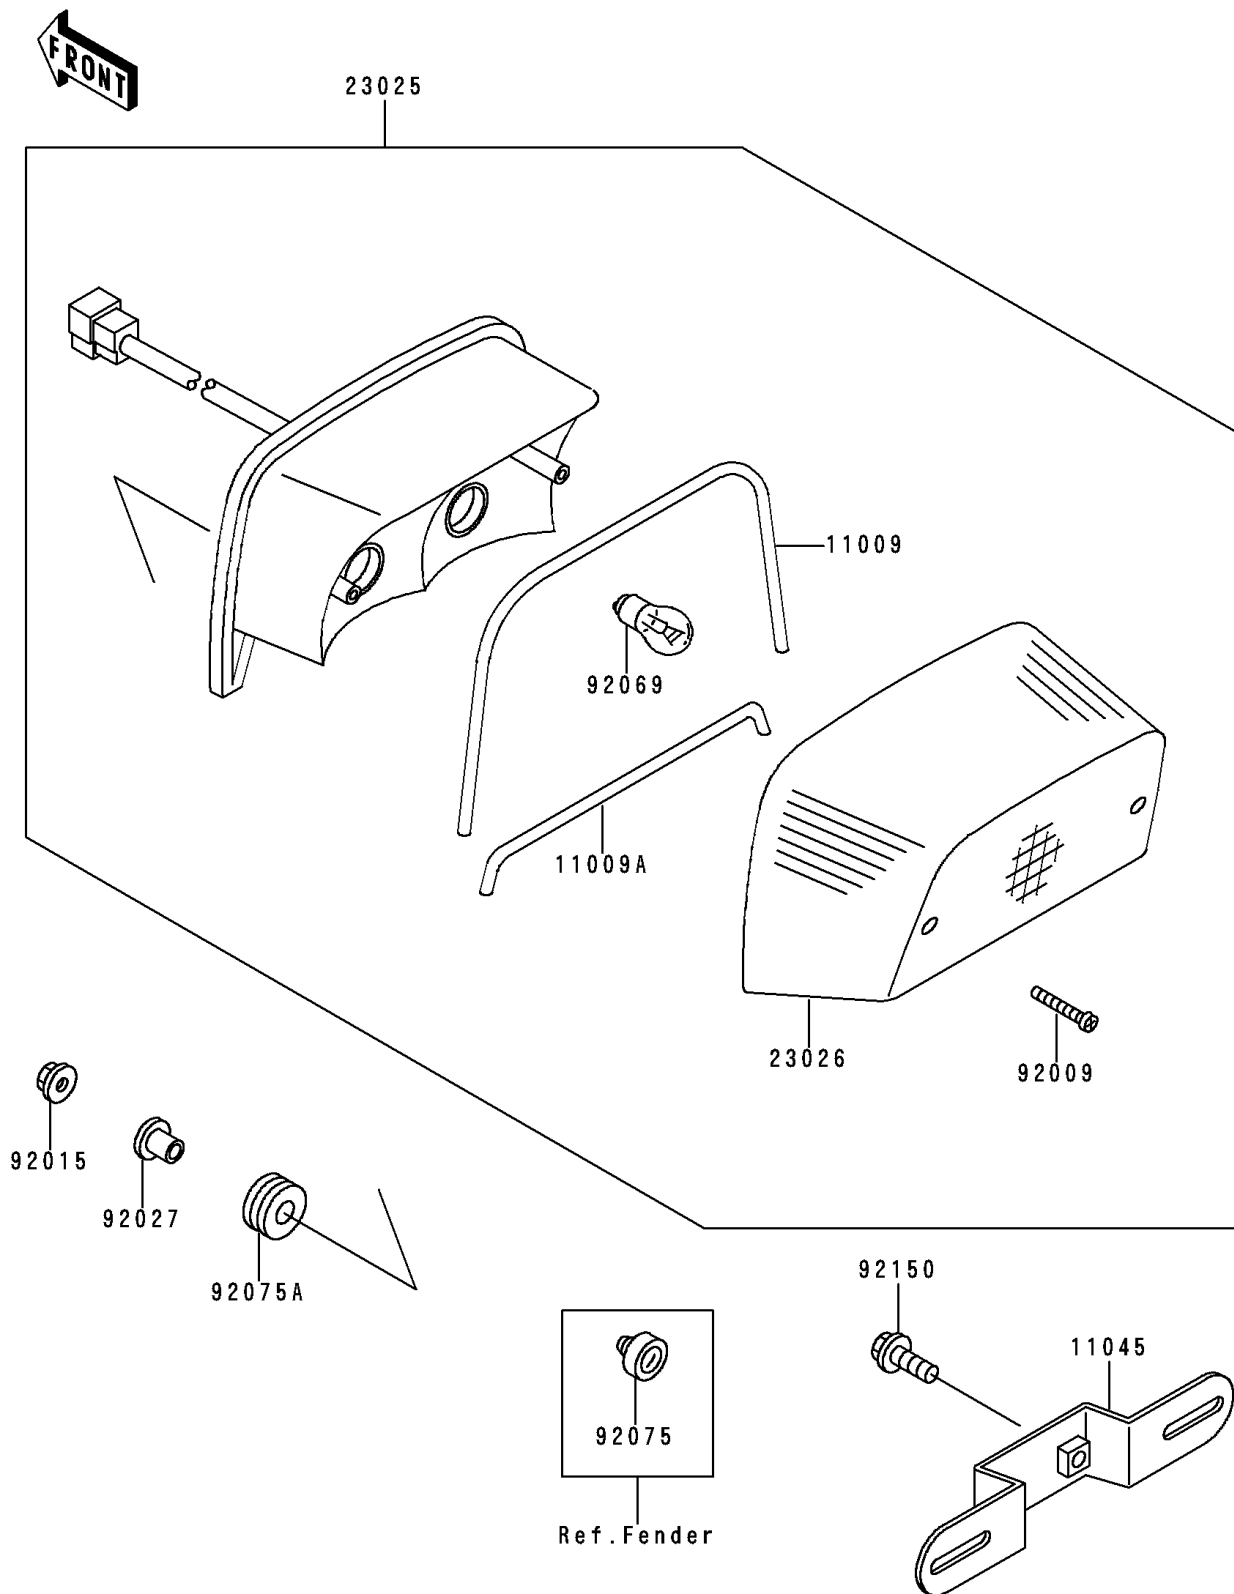

1993 Zephyr

PARTS DIAGRAM

Tail Lamp

Kawasaki

Let the Good Times Roll®

F2720

1993 Zephyr

PARTS LIST

Tail Lamp

Kawasaki

Let the Good Times Roll®

ITEM NAME

PART NUMBER

QUANTITY
