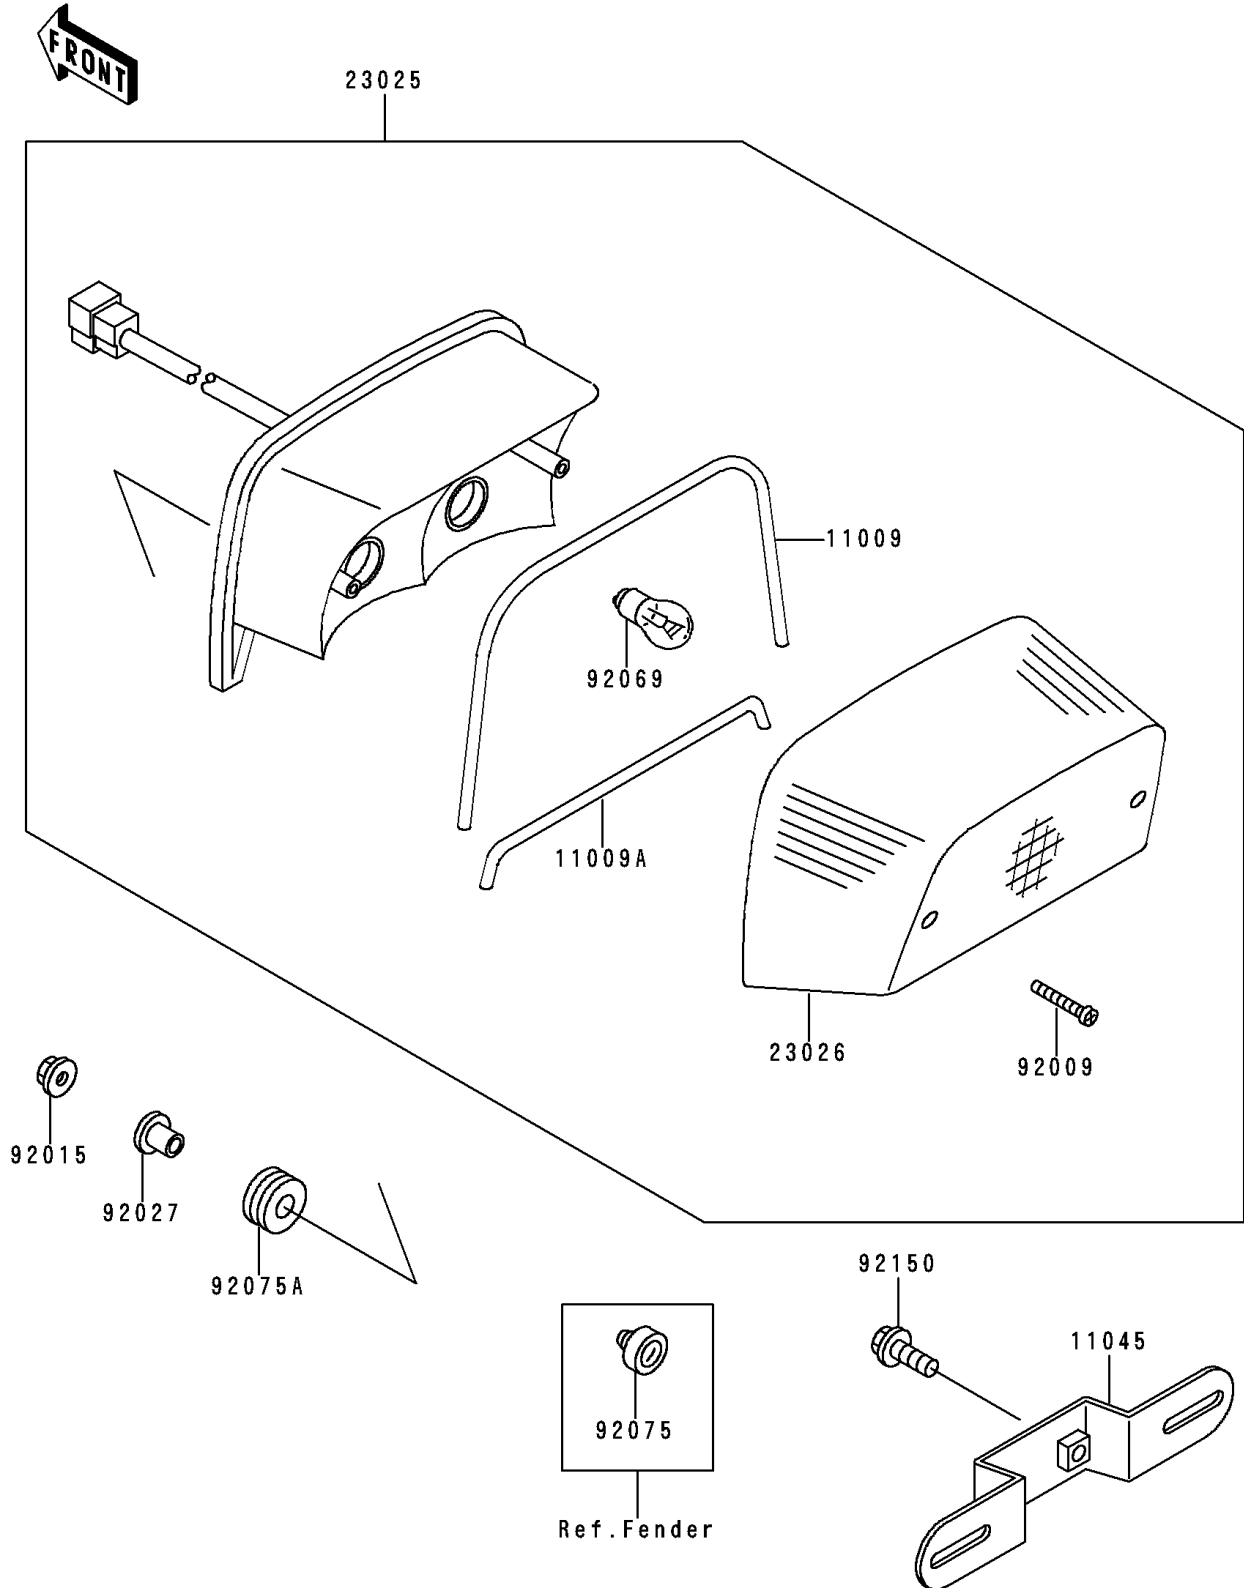

1991 Zephyr

PARTS DIAGRAM

Tail Lamp

F2720

1991 Zephyr

PARTS LIST

Tail Lamp

| ITEM NAME | PART NUMBER | QUANTITY |
|--------------------------------------|-------------|----------|
| GASKET,TAIL LAMP LENS (Ref # 11009) | 11009-1811 | 1 |
| GASKET,TAIL LAMP LENS (Ref # 11009A) | 11009-1812 | 1 |
| BRACKET,LICENSE LAMP (Ref # 11045) | 11045-1356 | 1 |
| LAMP-TAIL (Ref # 23025) | 23025-1211 | 1 |
| LENS,TAIL LAMP (Ref # 23026) | 23026-1122 | 1 |
| SCREW,TAPPING,4X30 (Ref # 92009) | 92009-1506 | 2 |
| NUT,FLANGED,6MM (Ref # 92015) | 92015-1367 | 2 |
| COLLAR,L=13.1 (Ref # 92027) | 92027-251 | 2 |
| BULB,12V 27/8W (Ref # 92069) | 92069-059 | 2 |
| DAMPER (Ref # 92075) | 92075-035 | 1 |
| DAMPER (Ref # 92075A) | 92075-1690 | 2 |
| BOLT,6X14 (Ref # 92150) | 92150-1133 | 2 |