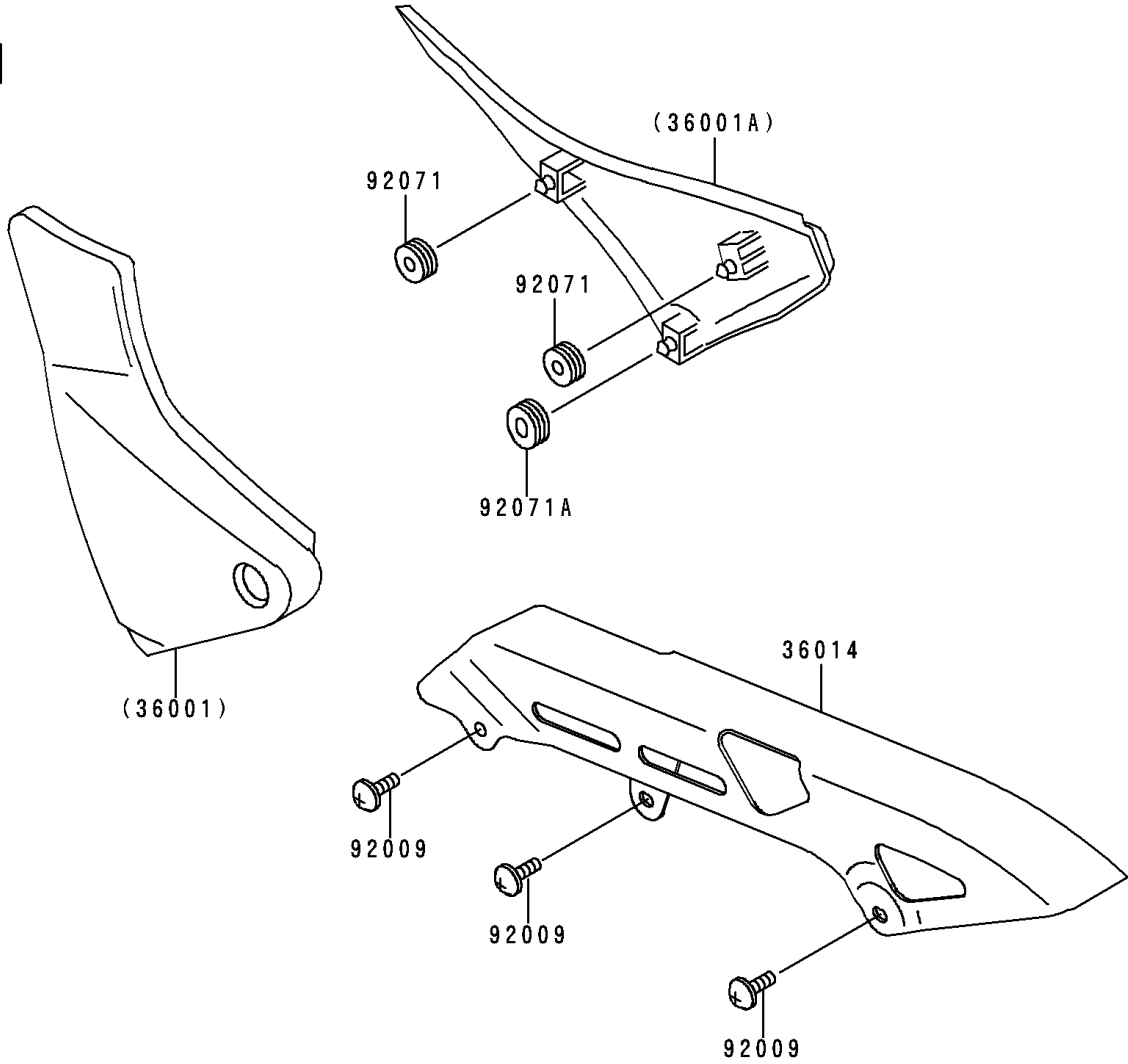

1993 Zephyr

PARTS DIAGRAM

Side Cover/Chain Case(ZR550-B4)

F26108

1993 Zephyr

PARTS LIST

Side Cover/Chain Case(ZR550-B4)

ITEM NAME

PART NUMBER

QUANTITY
