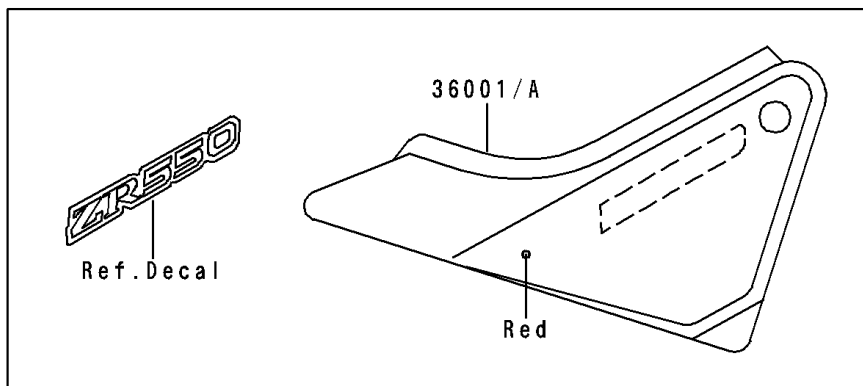

1993 Zephyr

PARTS DIAGRAM

Side Cover/Chain Case(ZR550-B4)

F26108

1993 Zephyr

PARTS LIST

Side Cover/Chain Case(ZR550-B4)

ITEM NAME

PART NUMBER

QUANTITY
