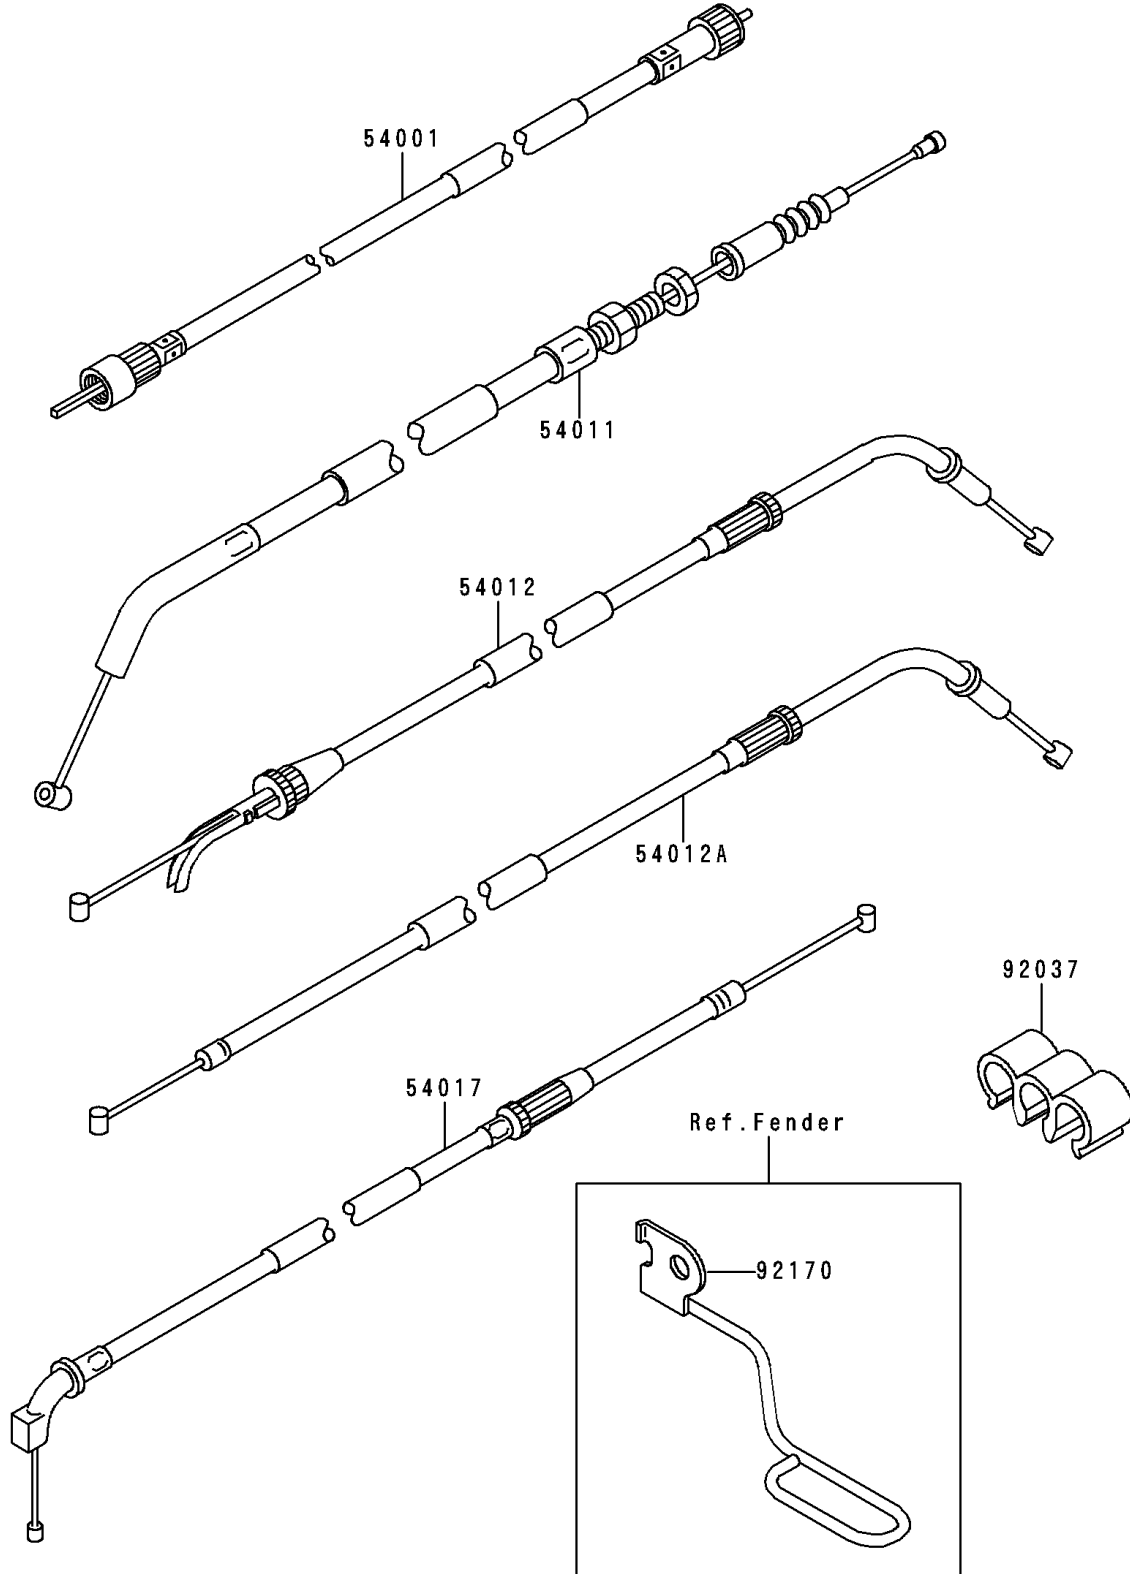

1993 Zephyr

PARTS DIAGRAM

Cable

F2540

1993 Zephyr

PARTS LIST

Cable

Kawasaki

Let the Good Times Roll®

ITEM NAME

PART NUMBER

QUANTITY
