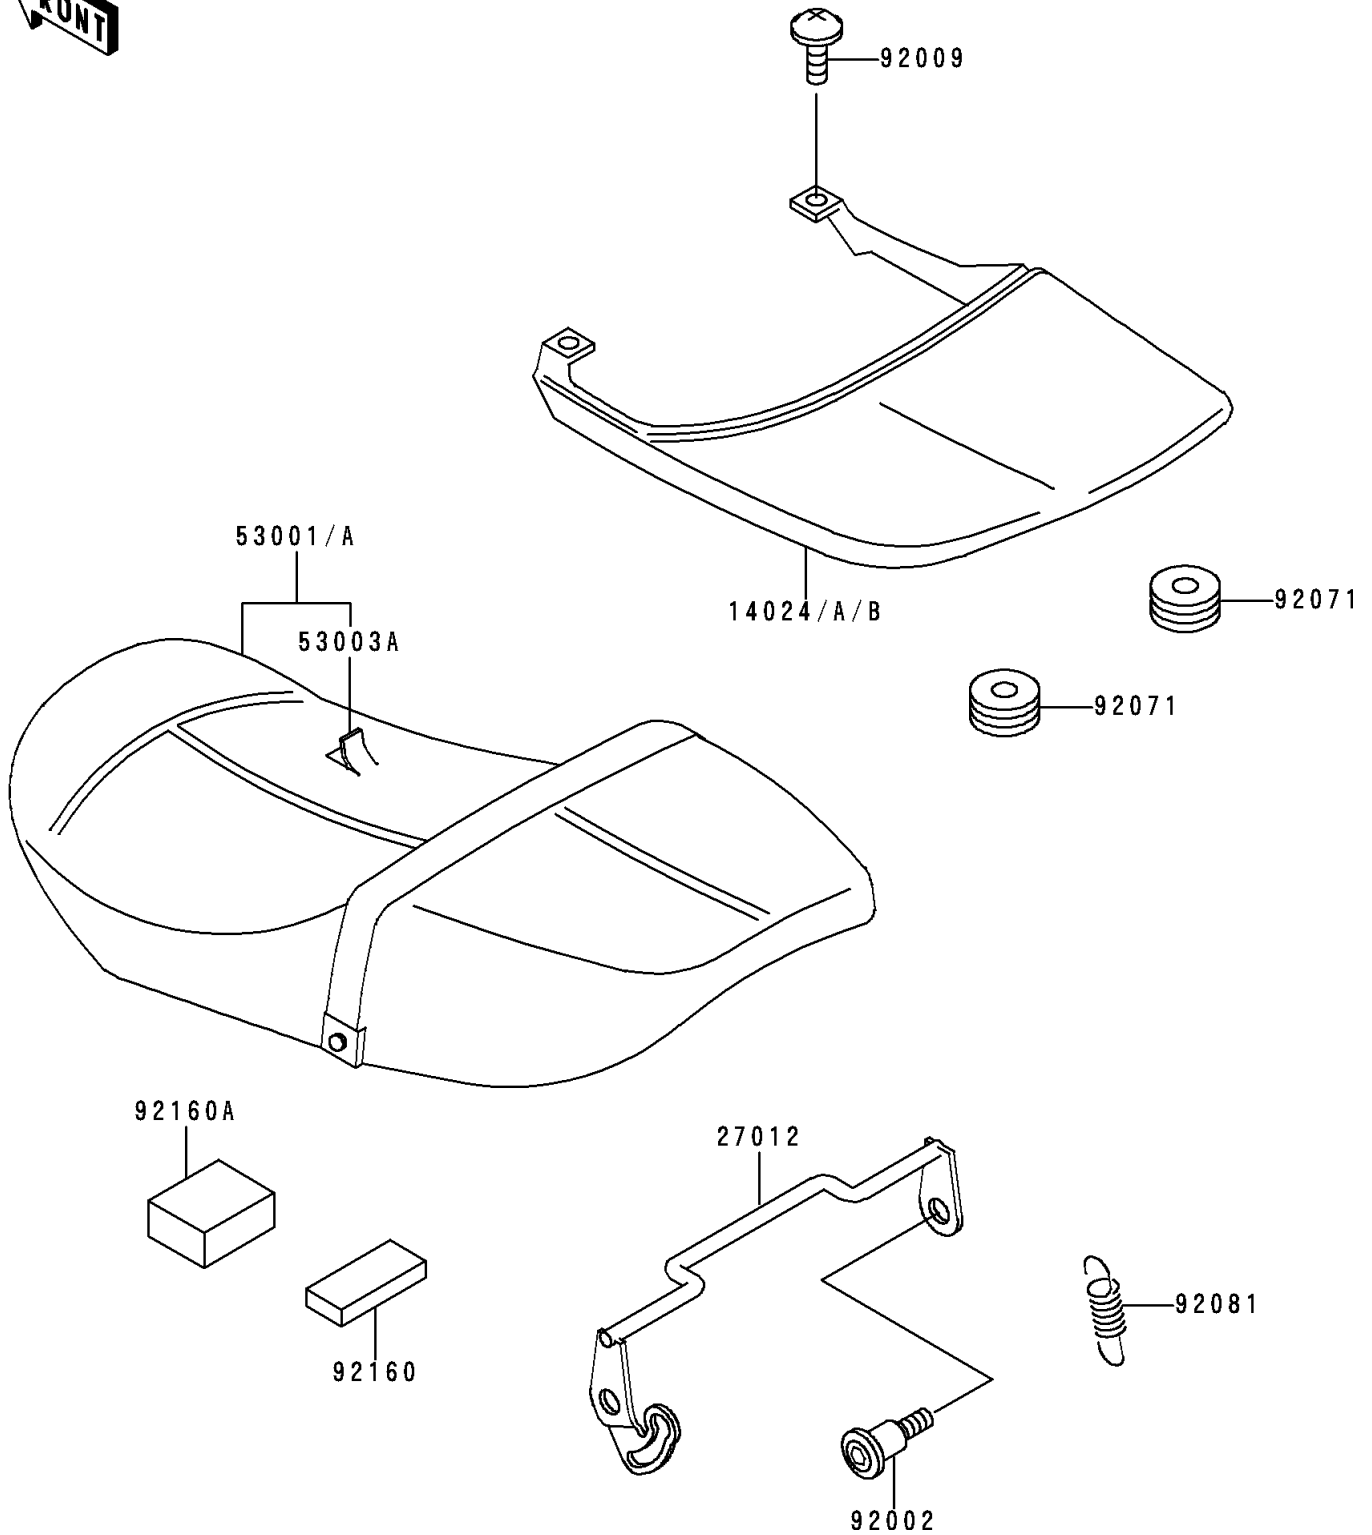

1993 Zephyr

PARTS DIAGRAM

Seat(JKAZRFB1MA004499&NAMI.)

F2510A

1993 Zephyr

PARTS LIST

Seat(JKAZRFB1MA004499&NAMI.)

ITEM NAME

PART NUMBER

QUANTITY
