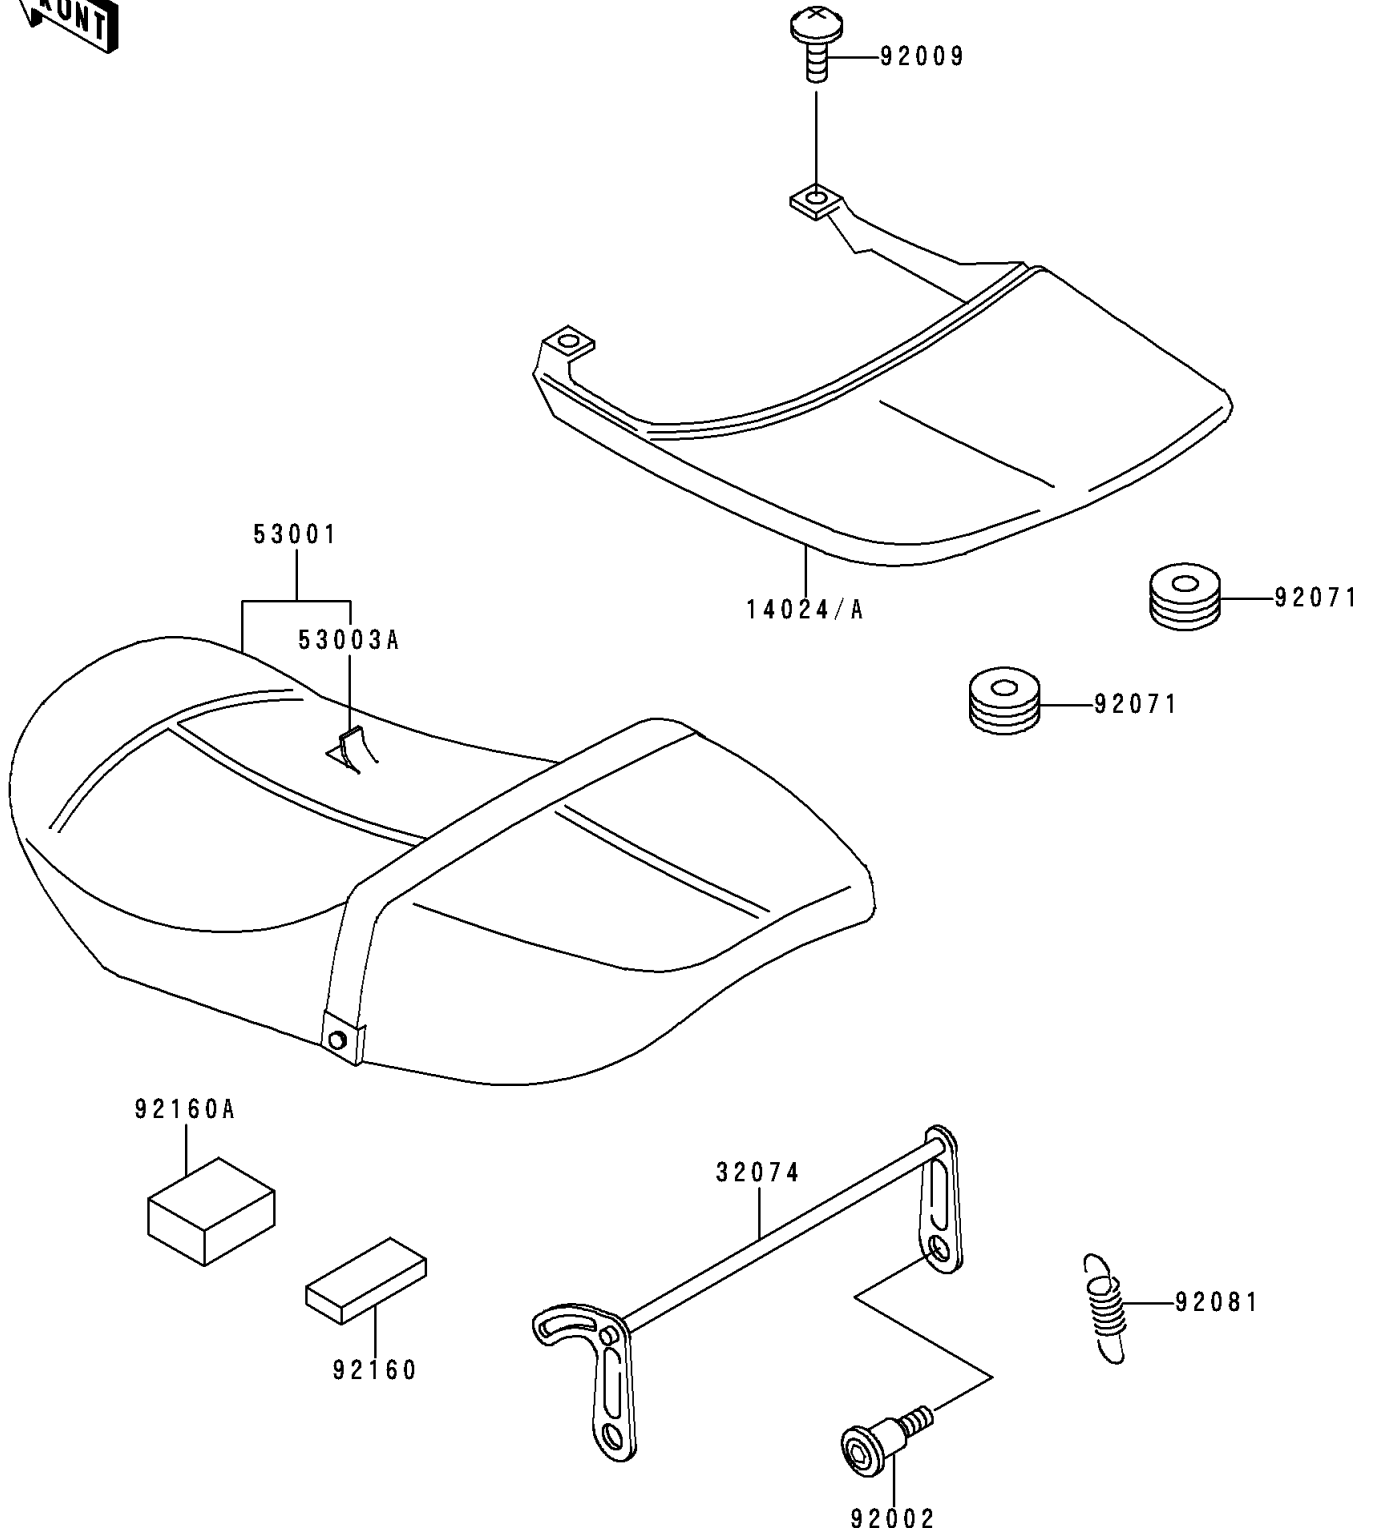

## PARTS DIAGRAM

Seat(&NAMI.JKAZRFB1MA004498)

F2510

## PARTS LIST

Seat(&NAMI.JKAZRFB1MA004498)

ITEM NAME	PART NUMBER	QUANTITY
COVER,SEAT,C.A.BLUE (Ref # 14024)	14024-1827-FC	1
COVER,SEAT,C.C.RED (Ref # 14024A)	14024-1827-L1	1
BRACKET-LOCK,SEAT (Ref # 32074)	32074-1136	1
SEAT-ASSY,DUAL,W/BAND,BLACK (Ref # 53001)	53001-1613-MA	1
LEATHER,SEAT,BLACK (Ref # 53003A)	53003-1240-MA	1
BOLT,SOCKET,6MM (Ref # 92002)	92002-1616	2
SCREW,6X14 (Ref # 92009)	92009-1288	2
GROMMET (Ref # 92071)	92071-056	2
SPRING (Ref # 92081)	92081-1023	1
DAMPER (Ref # 92160)	92160-1099	2
DAMPER (Ref # 92160A)	92160-1184	1