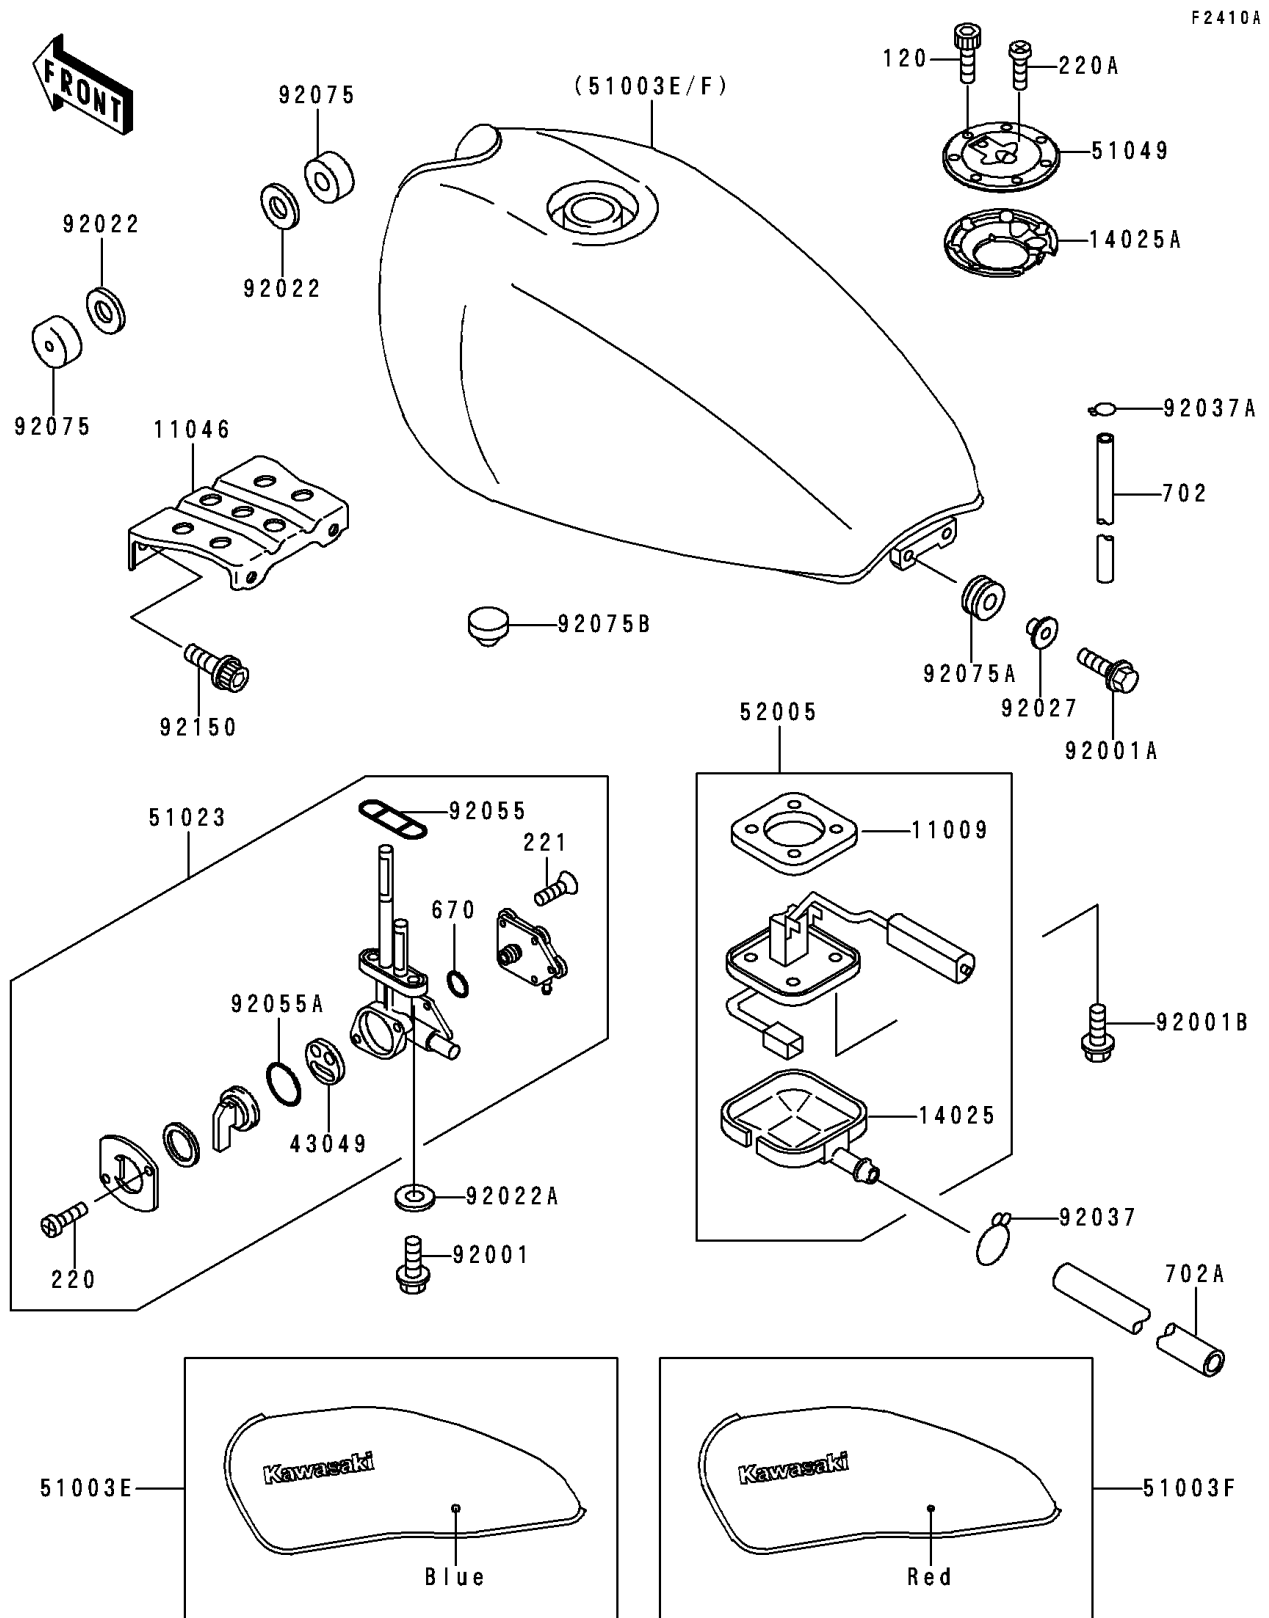

1992 Zephyr

PARTS DIAGRAM

Fuel Tank(ZR550-B3)

1992 Zephyr

PARTS LIST

Fuel Tank(ZR550-B3)

Kawasaki

Let the Good Times Roll®

ITEM NAME

PART NUMBER

QUANTITY
