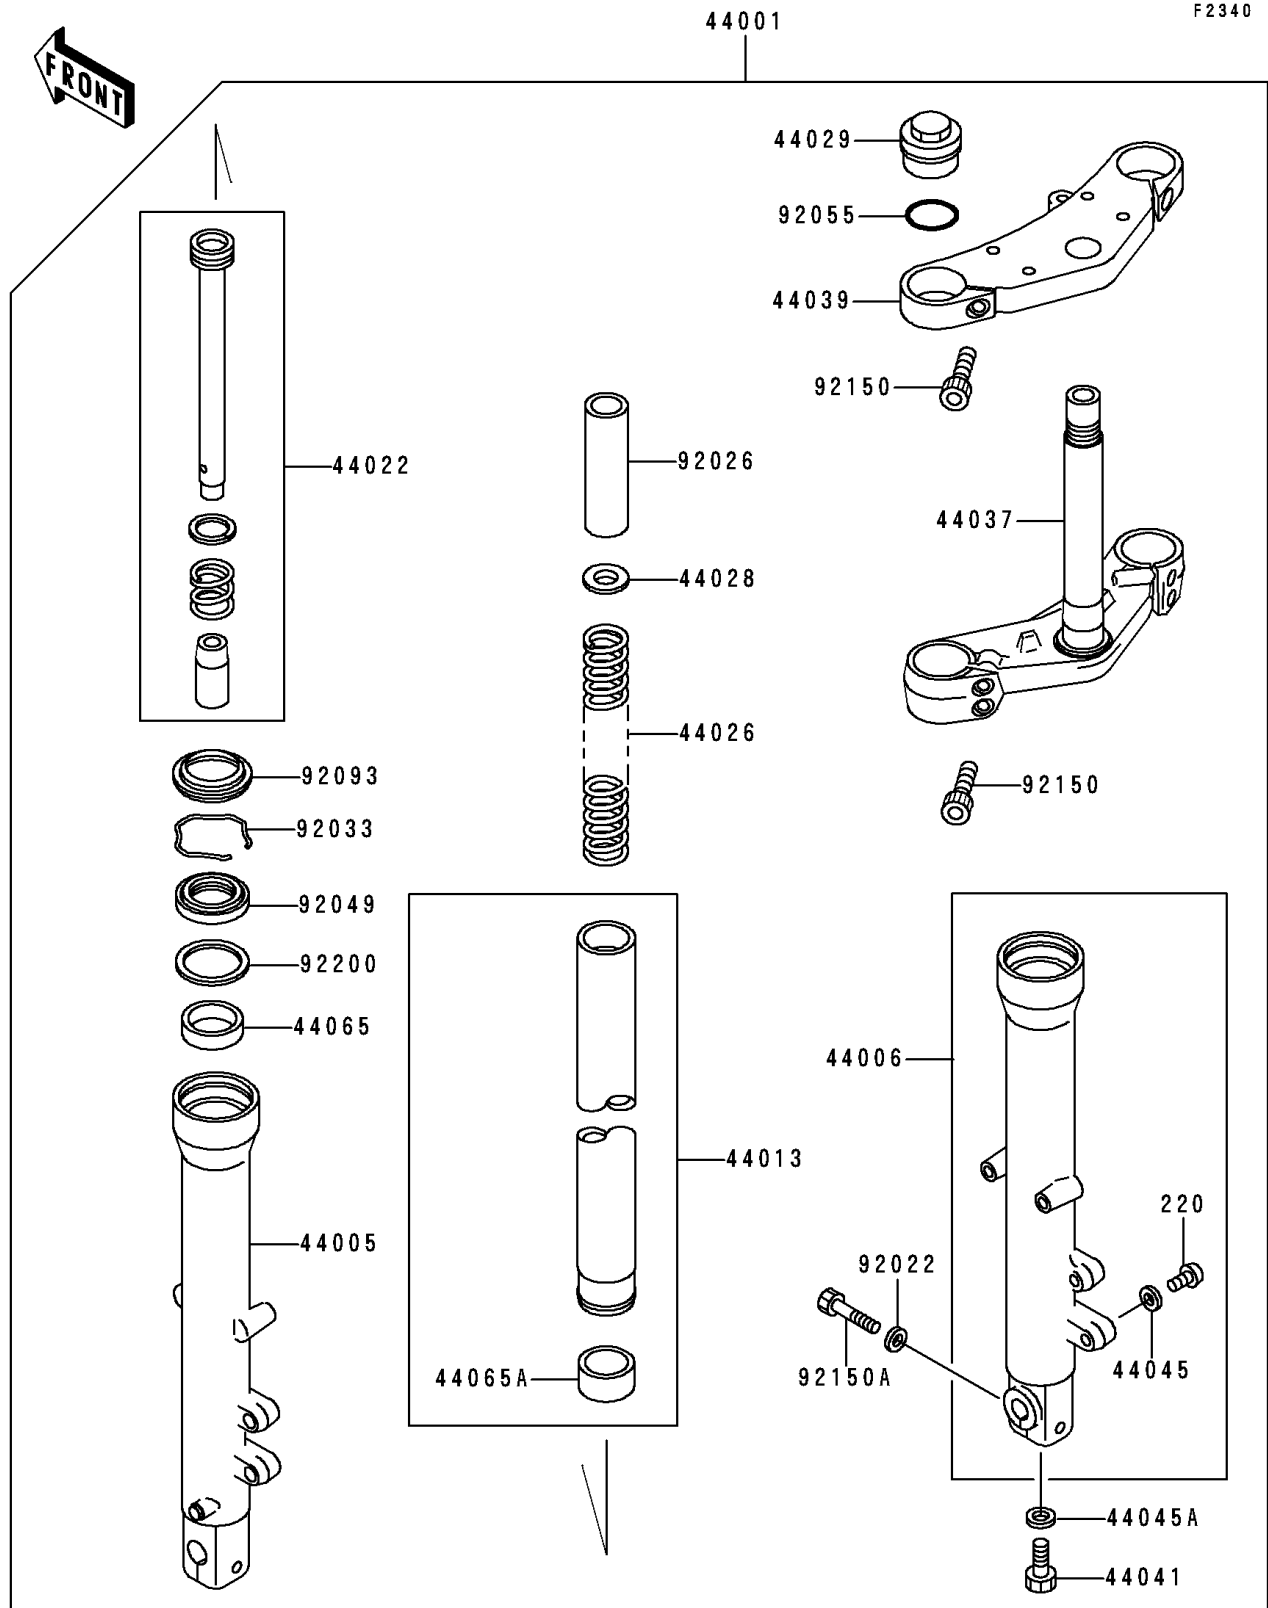

1993 Zephyr

PARTS DIAGRAM

Front Fork

1993 Zephyr

PARTS LIST

Front Fork

ITEM NAME

PART NUMBER

QUANTITY
