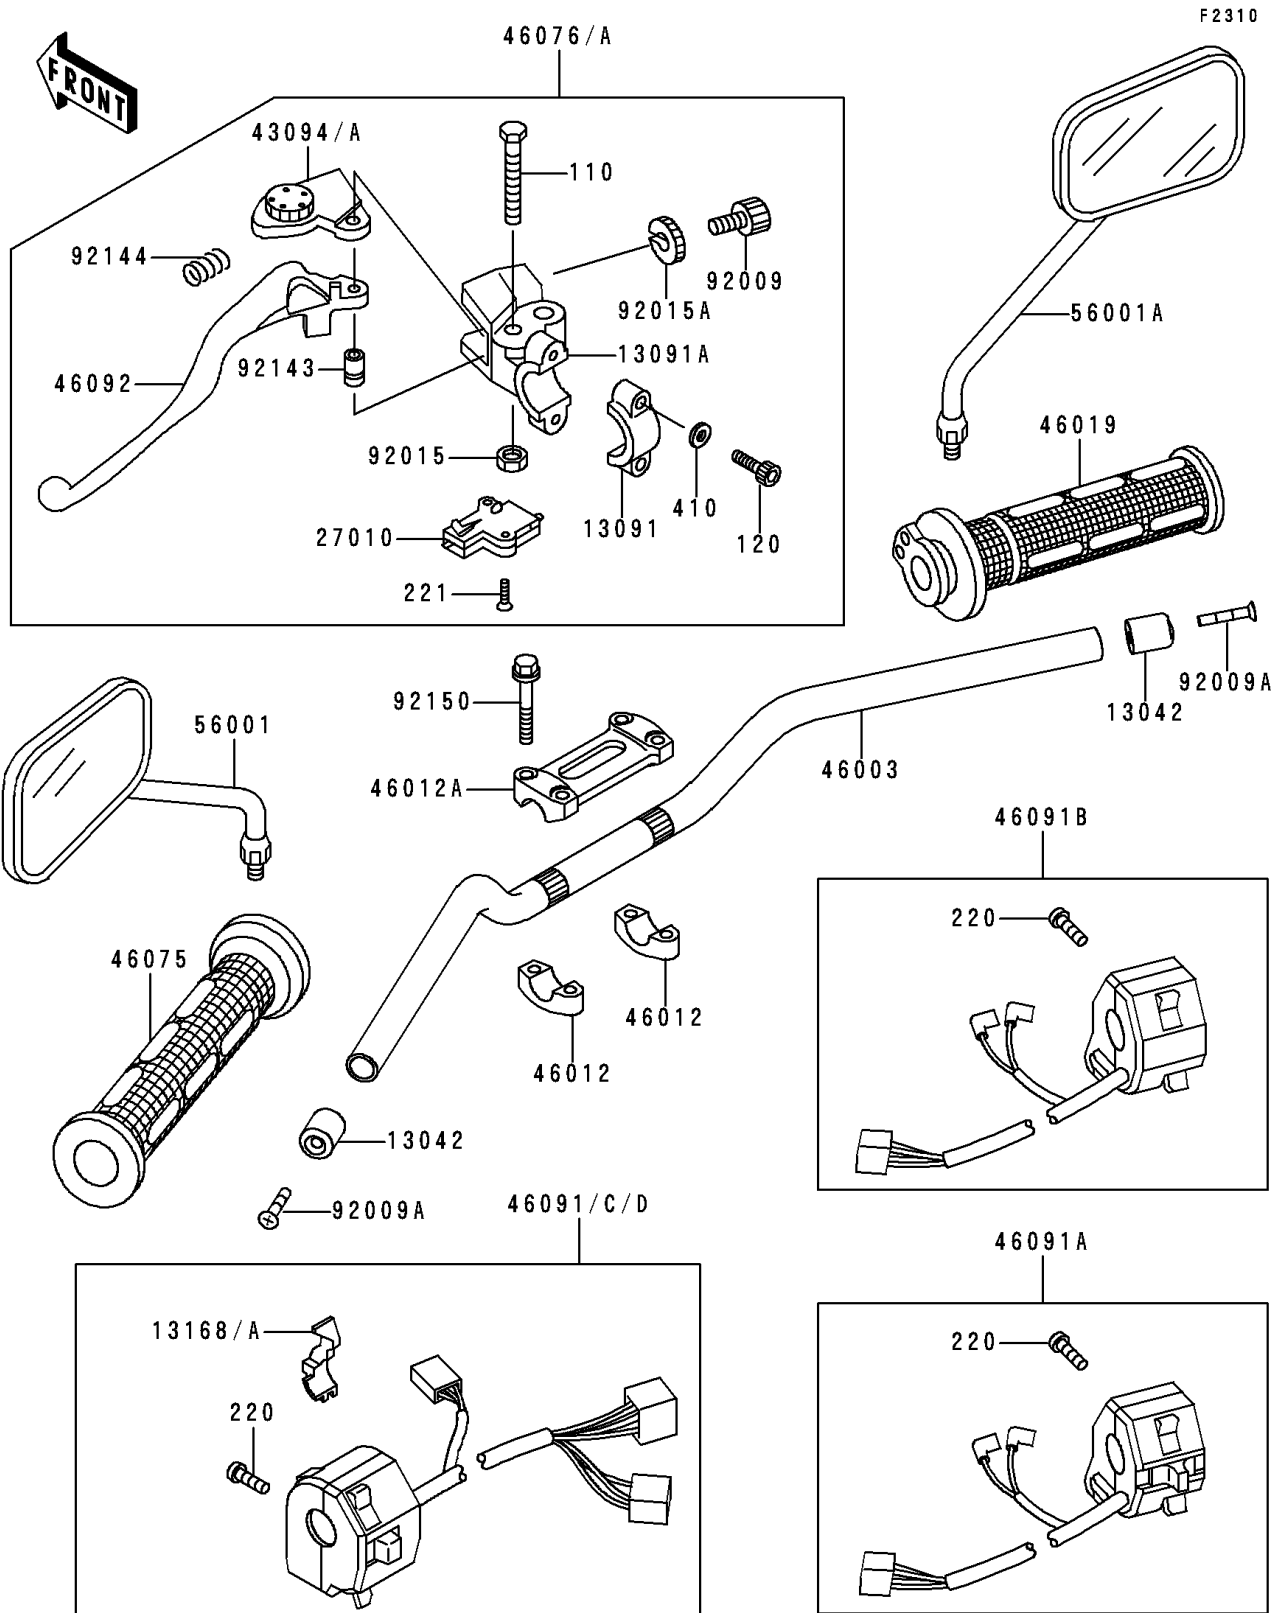

1993 Zephyr

PARTS DIAGRAM

Handlebar

1993 Zephyr

PARTS LIST

Handlebar

Kawasaki

Let the Good Times Roll®

ITEM NAME

PART NUMBER

QUANTITY
